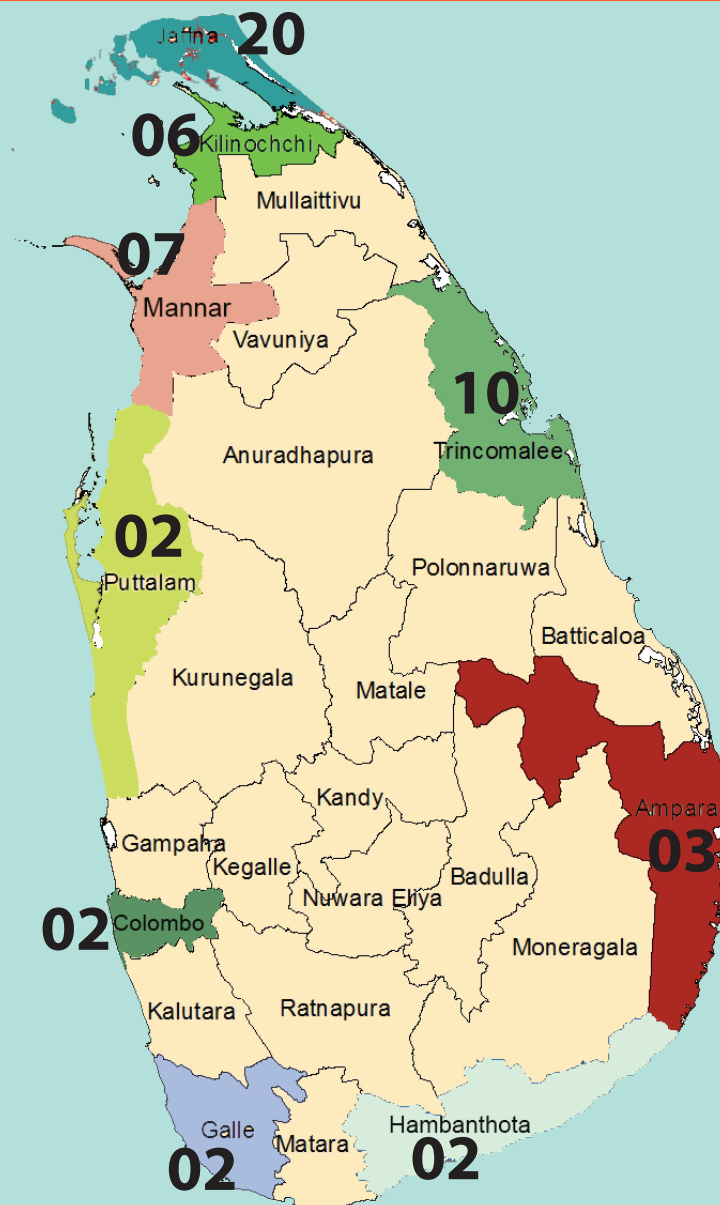

# SEIZURE OF KERALA CANNABIS

## 2023

- 63 Incidents Reported
- 3711.867182 kg of Kerala Cannabis Apprehended
- 54 Suspects Apprehended

# DISTRICTS TO WHICH THE SUSPECTS BELONG

\* Indian - 00

## NATIONALITY OF SUSPECTS

FOREIGN  
03

LOCAL  
51