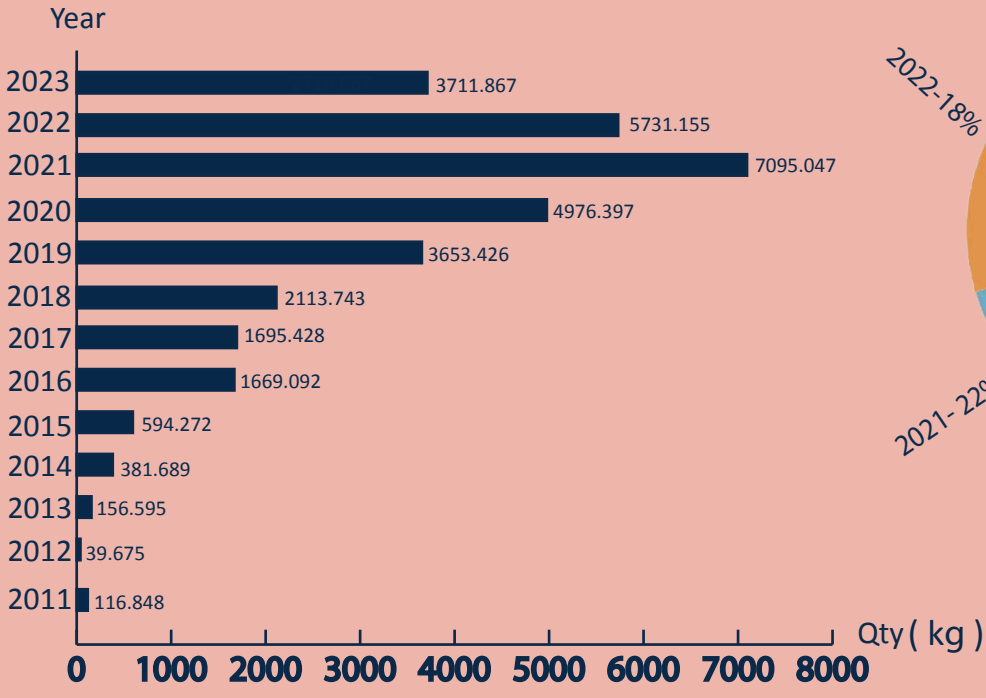

# SEIZURE OF KERALA CANNABIS

## 2023

- 63 Incidents Reported
- 3711.867182 kg of Kerala Cannabis Apprehended
- 54 Suspects Apprehended