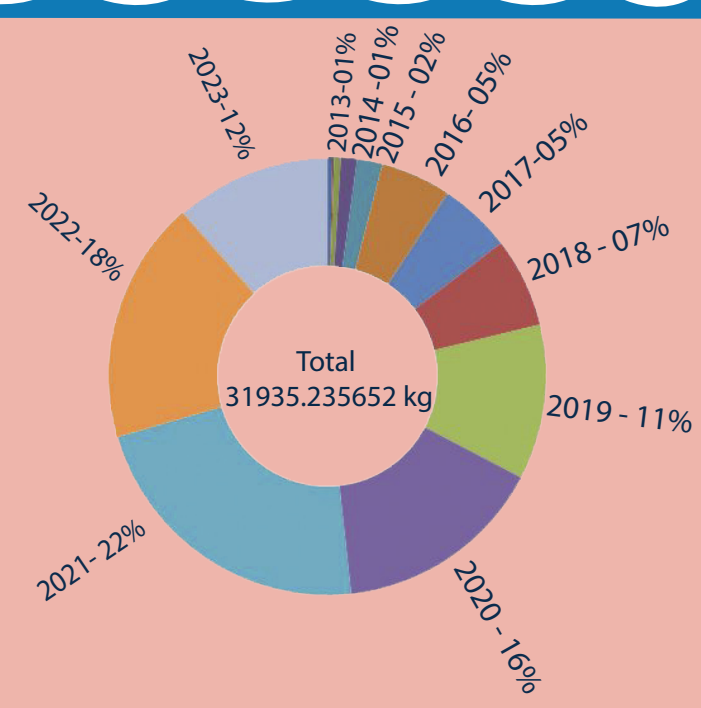

# SEIZURE OF KERALA CANNABIS

## 2023

- 63 Incidents Reported
- 3711.867182 kg of Kerala Cannabis Apprehended
- 54 Suspects Apprehended