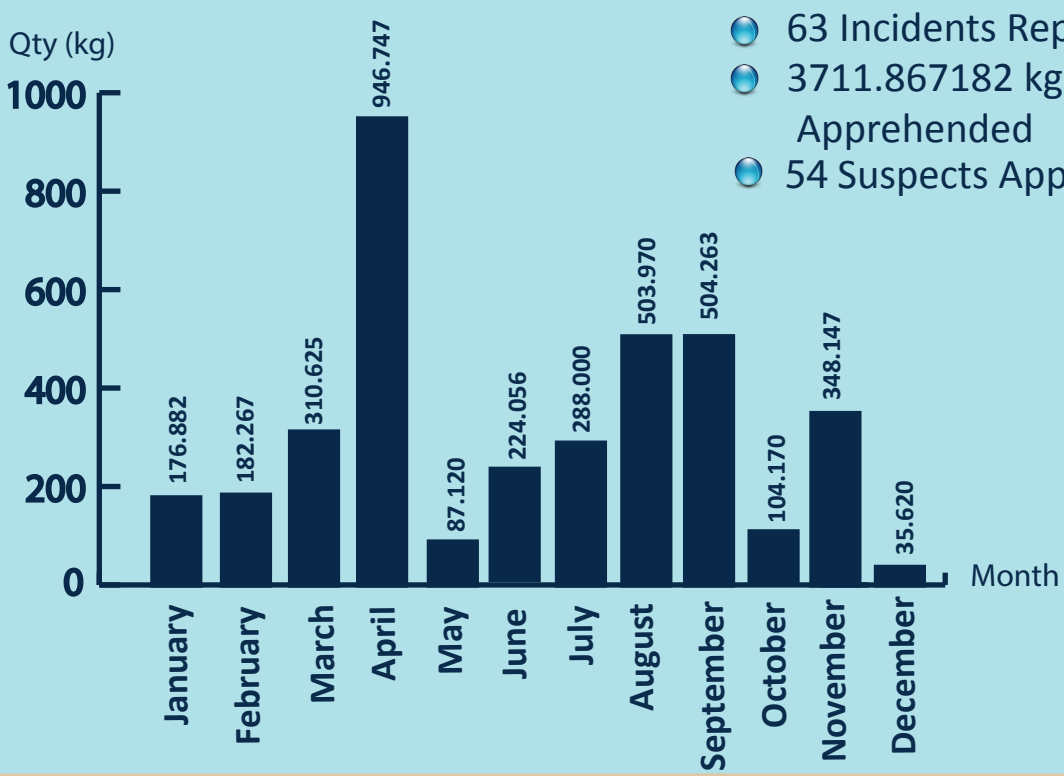

# SEIZURE OF KERALA CANNABIS

## 2023

- 63 Incidents Reported
- 3711.867182 kg of Kerala Cannabis Apprehended
- 54 Suspects Apprehended

## WHERE THE INCIDENTS REPORTED

Land

31

Beach

14

Sea

18