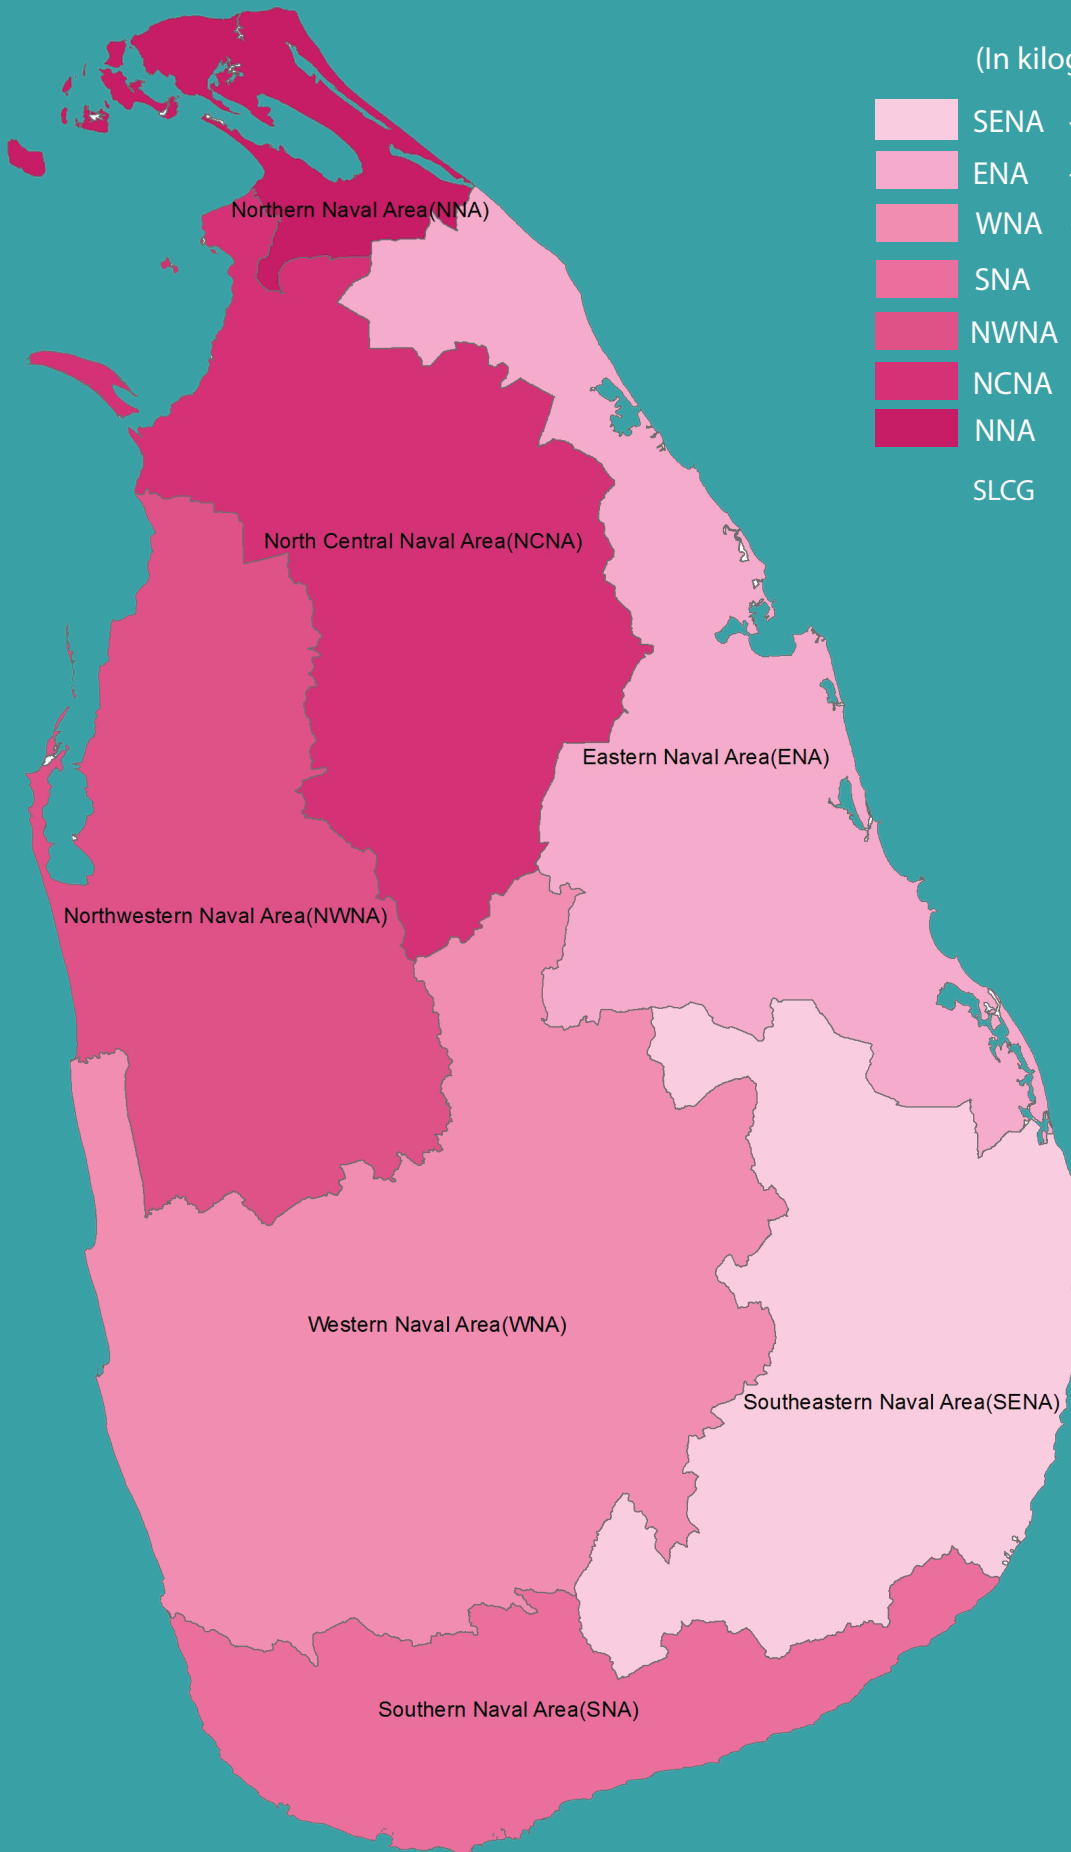

# DISTRICTS TO WHICH THE SUSPECTS BELONG

\* Indian - 00

# AREA WISE SEIZURE IN 2023

(In kilograms)

SENA	-	0.315180
ENA	-	4.431000
WNA	-	401.4800
SNA	-	1.384000
NWNA	-	53.236000
NCNA	-	107.655000
NNA	-	3143.366000
SLCG	-	0.000000

## NATIONALITY OF SUSPECTS

FOREIGN  
03

LOCAL  
51

## WHERE THE INCIDENTS REPORTED

Land

31

Beach

14

Sea

18