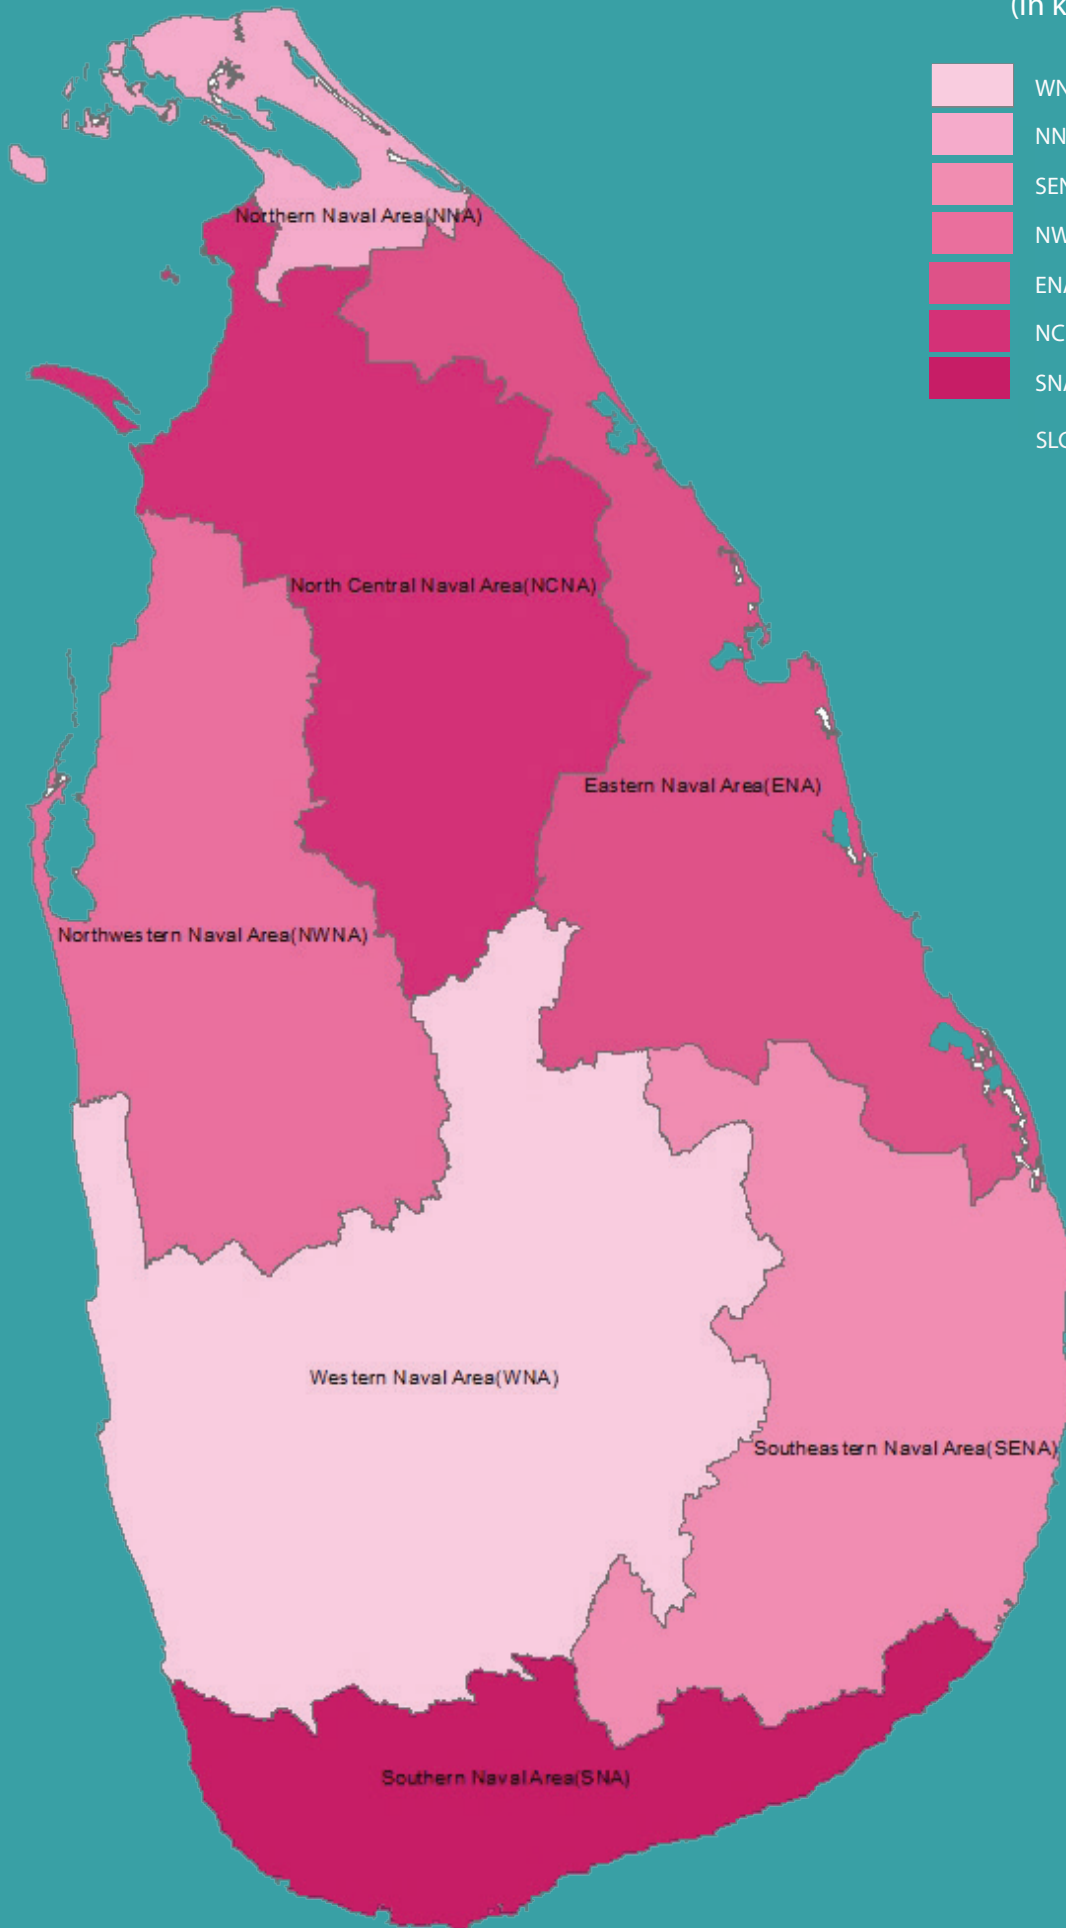

SEIZURE OF HEROIN

2011 - 2024

2024

- 11 Incidents Reported
- 204.431630 kg of Heroin Recovered
- 30 Suspects Apprehended

AGE GROUP OF APPREHENDED SUSPECTS

No of persons

DISTRICTS TO WHICH THE SUSPECTS BELONG

* Foreign - 00

AREA-WISE SEIZURE IN 2024

(In kilograms)

WNA	-	0.107960
NNA	-	0.000000
SENA	-	0.000830
NWNA	-	0.002340
ENA	-	0.010460
NCNA	-	0.003960
SNA	-	204.306080
SLCG	-	0.000000

NATIONALITY OF SUSPECTS

GENDER OF SUSPECTS

VEHICLE/VESSEL SEIZED

WHERE THE INCIDENTS REPORTED

Land

08

Beach

00

Sea