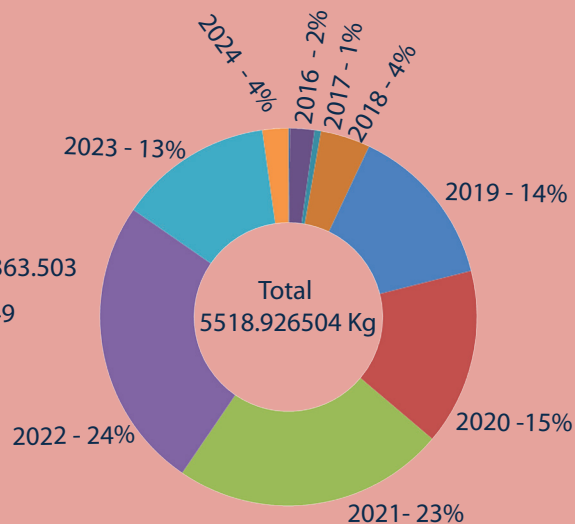

SEIZURE OF HEROIN

2011 - 2024

2024

- 11 Incidents Reported
- 204.431630 kg of Heroin Recovered
- 30 Suspects Apprehended

AGE GROUP OF APPREHENDED SUSPECTS

No of persons

DISTRICTS TO WHICH THE SUSPECTS BELONG

* Foreign - 00

AREA-WISE SEIZURE IN 2024

(In kilograms)

WNA	-	0.107960
NNA	-	0.000000
SENA	-	0.000830
NWNA	-	0.002340
ENA	-	0.010460
NCNA	-	0.003960
SNA	-	204.306080
SLCG	-	0.000000

NATIONALITY OF SUSPECTS