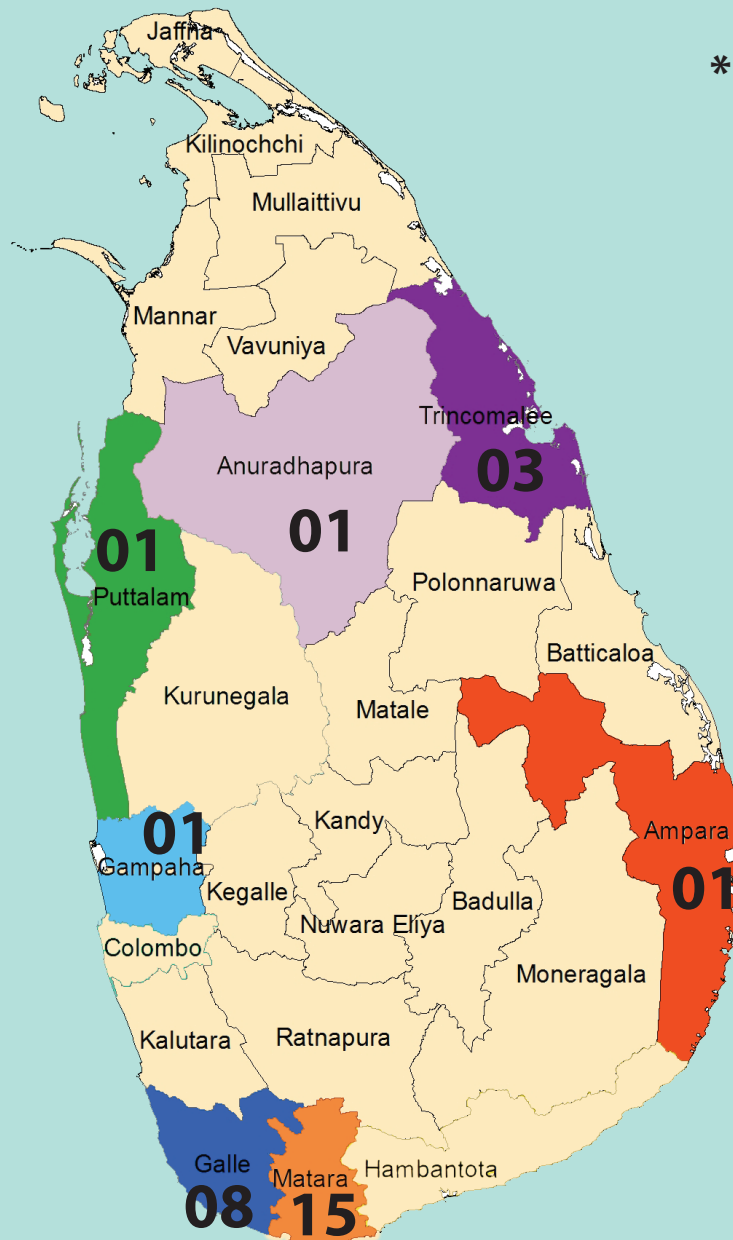

SEIZURE OF HEROIN

2011 - 2024

2024

- 11 Incidents Reported
- 204.431630 kg of Heroin Recovered
- 30 Suspects Apprehended

AGE GROUP OF APPREHENDED SUSPECTS

No of persons

DISTRICTS TO WHICH THE SUSPECTS BELONG

* Foreign - 00

AREA-WISE SEIZURE IN 2024

(In kilograms)

WNA	-	0.107960
NNA	-	0.000000
SENA	-	0.000830
NWNA	-	0.002340
ENA	-	0.010460
NCNA	-	0.003960
SNA	-	204.306080
SLCG	-	0.000000

NATIONALITY OF SUSPECTS

GENDER OF SUSPECTS

VEHICLE/VESSEL SEIZED

WHERE THE INCIDENTS REPORTED

Land

08

Beach

00

Sea