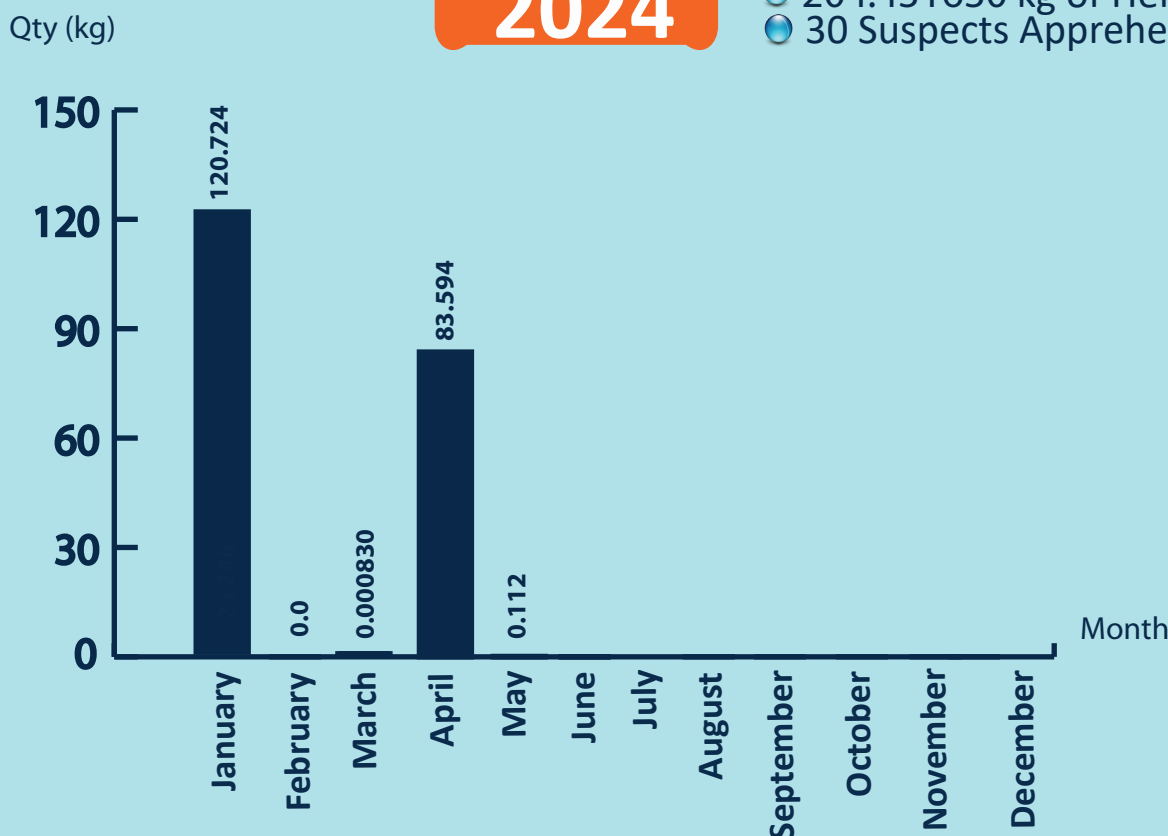

SEIZURE OF HEROIN

2011 - 2024

2024

- 11 Incidents Reported
- 204.431630 kg of Heroin Recovered
- 30 Suspects Apprehended

AGE GROUP OF APPREHENDED SUSPECTS

No of persons

DISTRICTS TO WHICH THE SUSPECTS BELONG

* Foreign - 00

AREA-WISE SEIZURE IN 2024

(In kilograms)

WNA	-	0.107960
NNA	-	0.000000
SENA	-	0.000830
NWNA	-	0.002340
ENA	-	0.010460
NCNA	-	0.003960
SNA	-	204.306080
SLCG	-	0.000000

NATIONALITY OF SUSPECTS