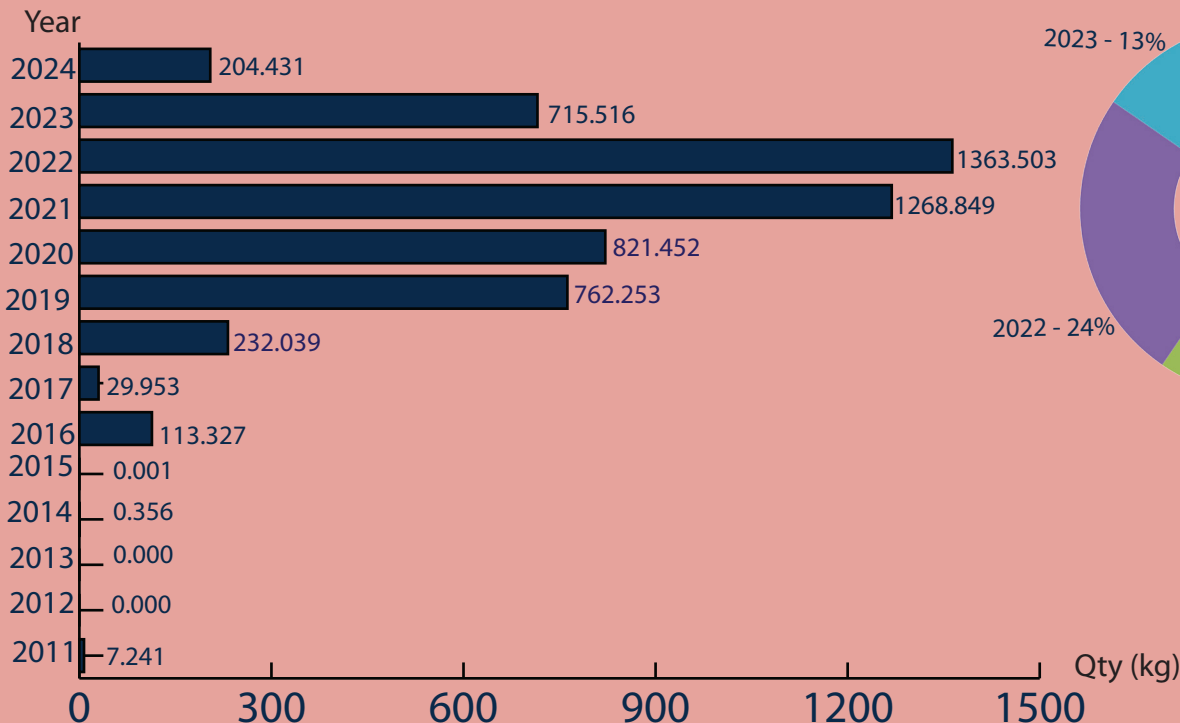

SEIZURE OF HEROIN

2011 - 2024

2024

- 11 Incidents Reported
- 204.431630 kg of Heroin Recovered
- 30 Suspects Apprehended

AGE GROUP OF APPREHENDED SUSPECTS

No of persons

DISTRICTS TO WHICH THE SUSPECTS BELONG

* Foreign - 00

AREA-WISE SEIZURE IN 2024

(In kilograms)

WNA	-	0.107960
NNA	-	0.000000
SENA	-	0.000830
NWNA	-	0.002340
ENA	-	0.010460
NCNA	-	0.003960
SNA	-	204.306080
SLCG	-	0.000000

NATIONALITY OF SUSPECTS