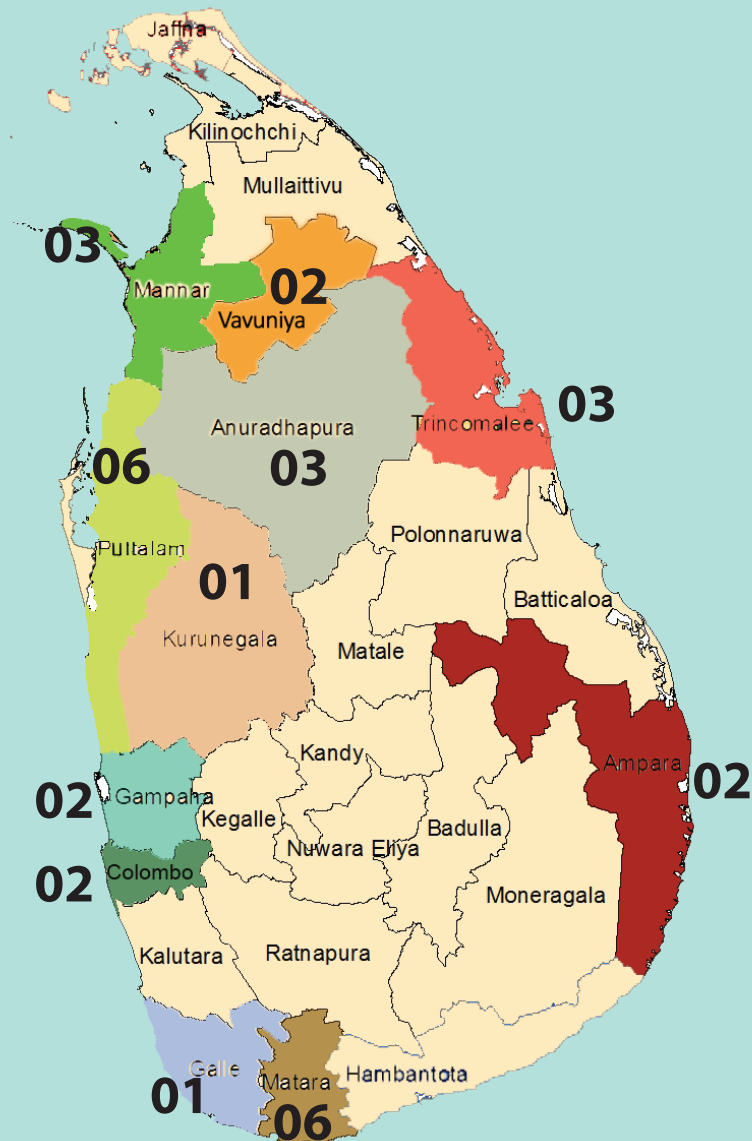

### 2024

- 22 Incidents Reported
- 369.359482 kg of ICE Apprehended
- 31 Suspects Apprehended

# AGE GROUP OF APPREHENDED SUSPECTS

No of persons

# DISTRICTS TO WHICH THE SUSPECTS BELONG

## NATIONALITY OF SUSPECTS