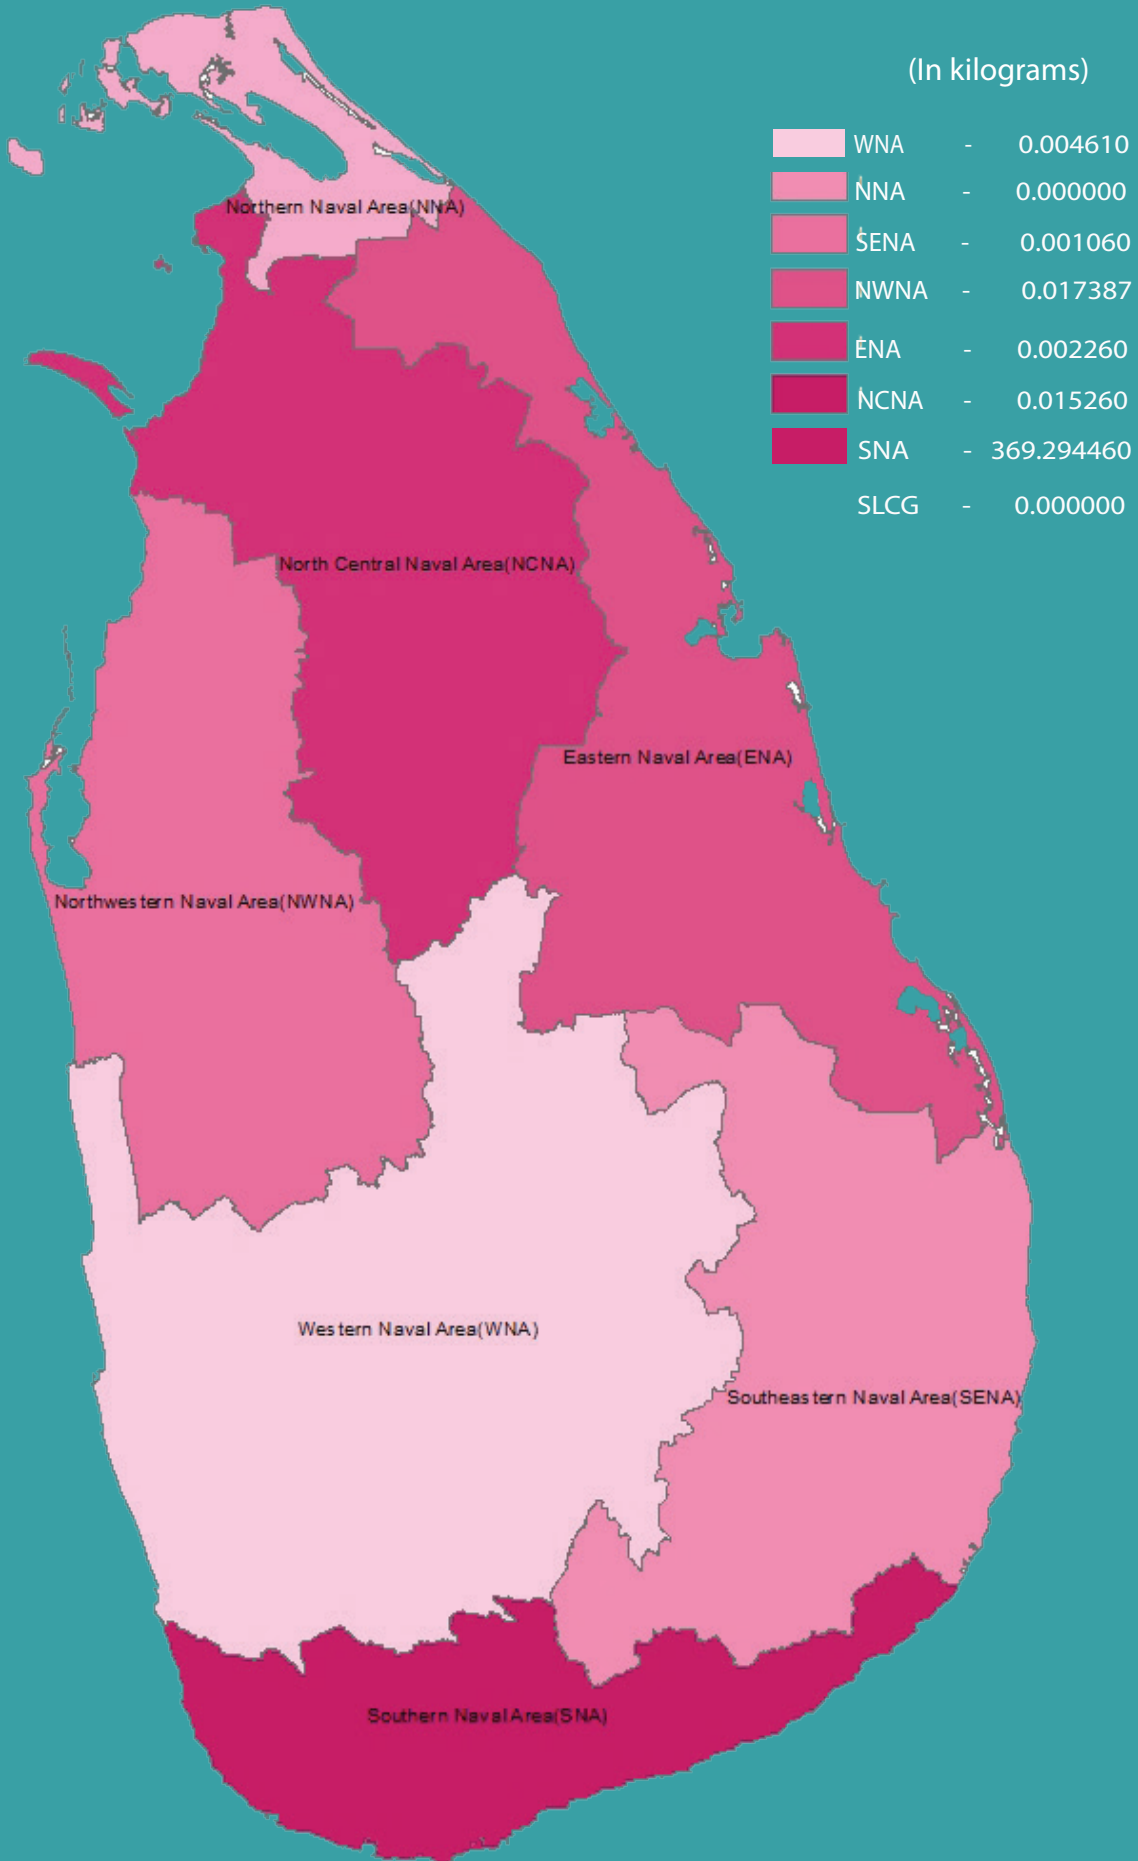

### 2024

- 22 Incidents Reported
- 369.359482 kg of ICE Apprehended
- 31 Suspects Apprehended

# AGE GROUP OF APPREHENDED SUSPECTS

No of persons

# DISTRICTS TO WHICH THE SUSPECTS BELONG

## NATIONALITY OF SUSPECTS