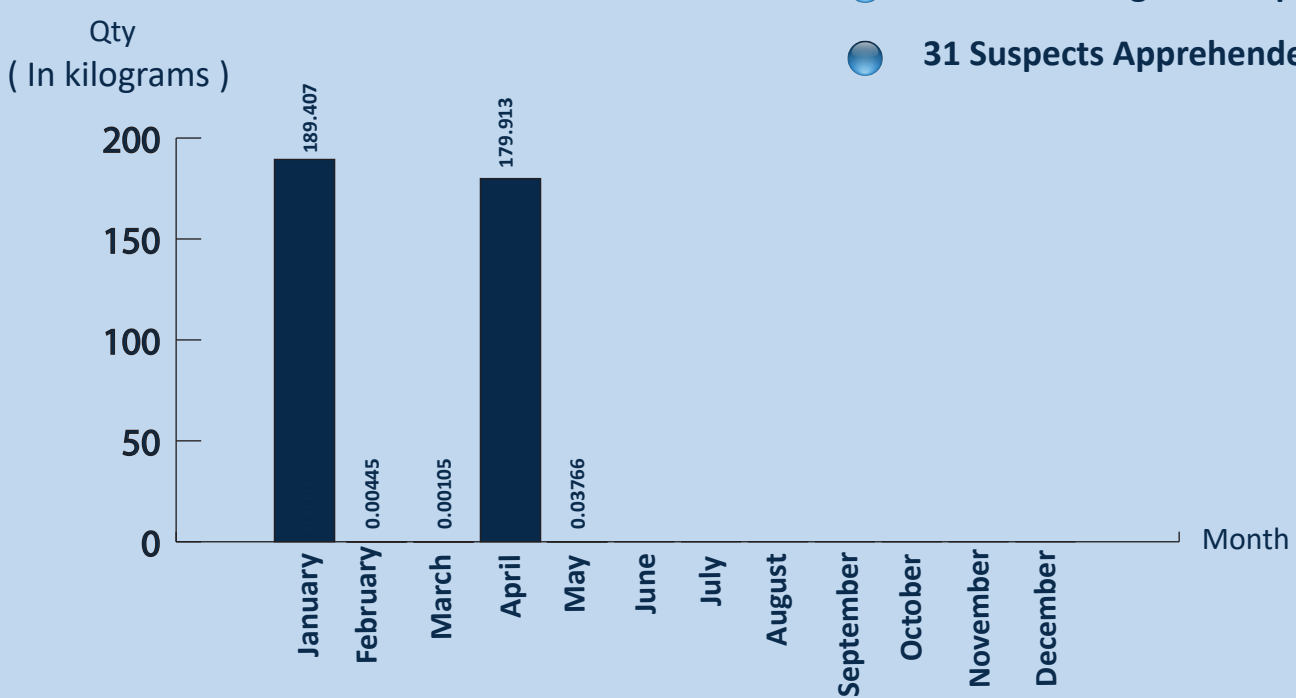

### SEIZURE OF CRYSTAL METHAMPHETAMINE(ICE) FROM 2018-2024

### 2024

- 22 Incidents Reported
- 369.359482 kg of ICE Apprehended
- 31 Suspects Apprehended