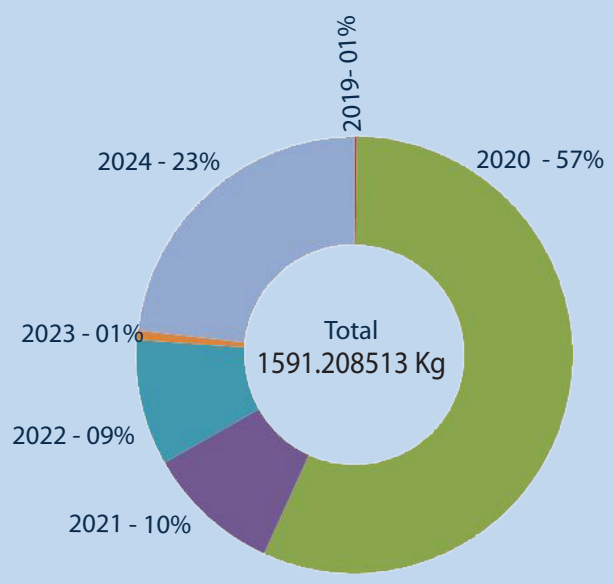

### SEIZURE OF CRYSTAL METHAMPHETAMINE(ICE) FROM 2018-2024

### 2024

- 22 Incidents Reported
- 369.359482 kg of ICE Apprehended
- 31 Suspects Apprehended