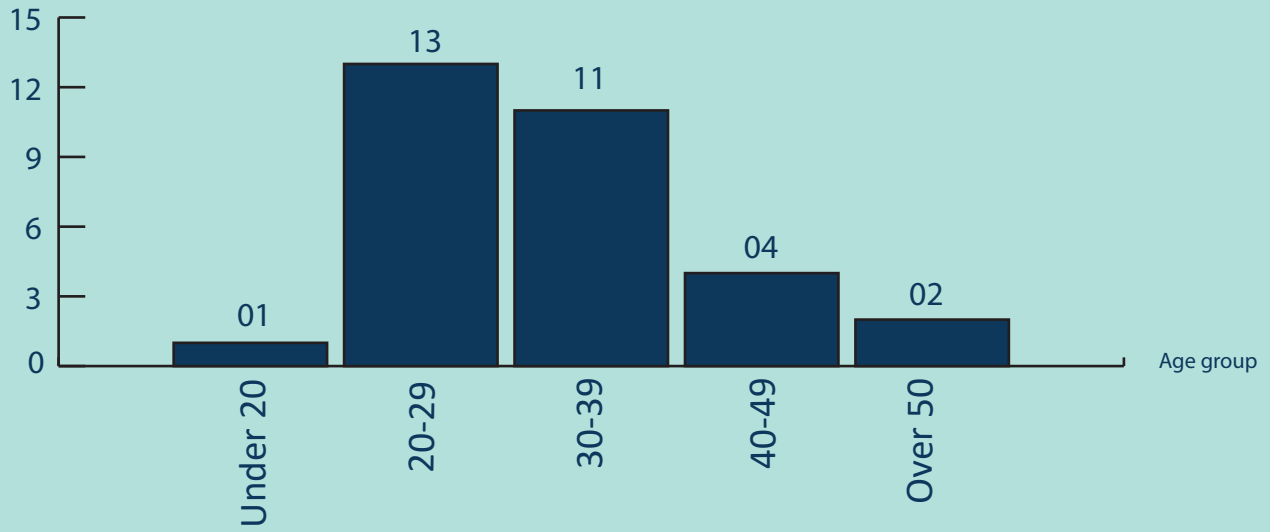

### 2024

- 22 Incidents Reported
- 369.359482 kg of ICE Apprehended
- 31 Suspects Apprehended

# AGE GROUP OF APPREHENDED SUSPECTS

No of persons