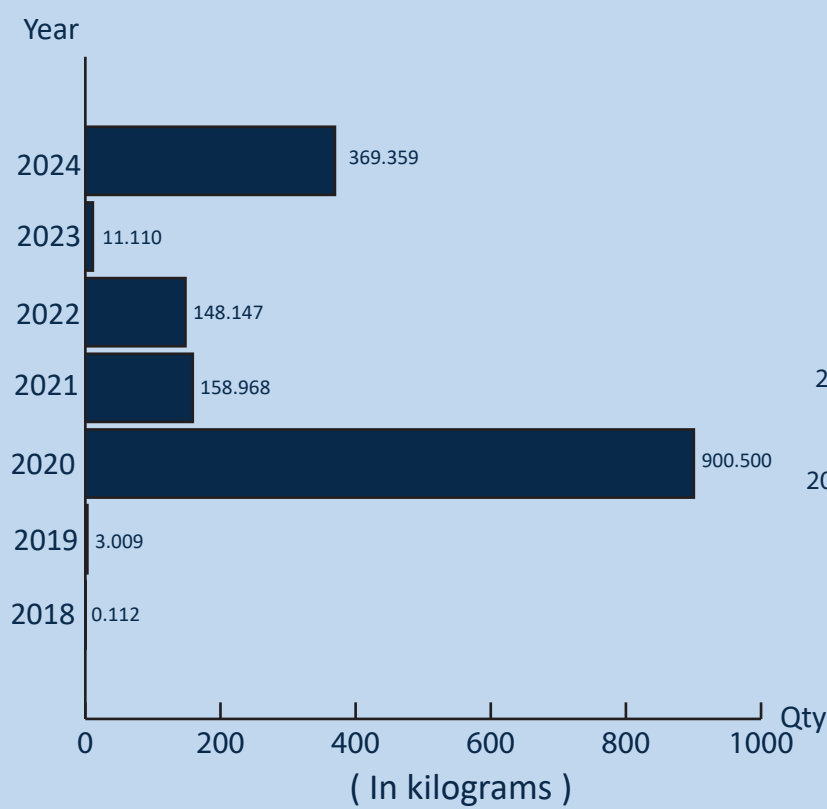

### SEIZURE OF CRYSTAL METHAMPHETAMINE(ICE) FROM 2018-2024

### 2024

- 22 Incidents Reported
- 369.359482 kg of ICE Apprehended
- 31 Suspects Apprehended