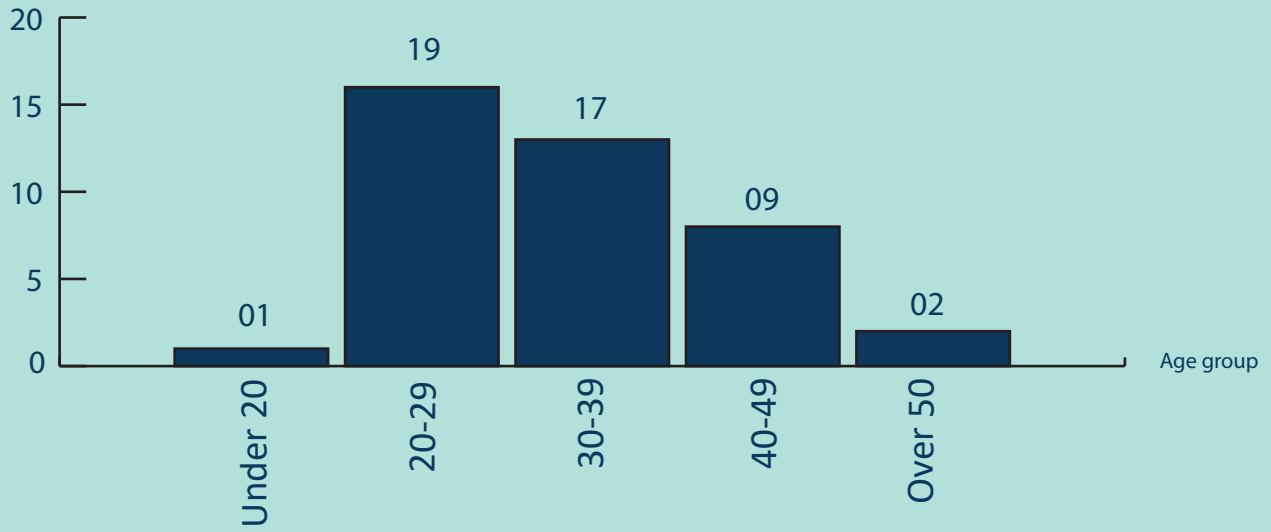

SEIZURE OF CRYSTAL METHAMPHETAMINE(ICE) FROM 2018-2024

2024

- 37 Incidents Reported
- 511.645591 kg of ICE Apprehended
- 48 Suspects Apprehended

AGE GROUP OF APPREHENDED SUSPECTS

No of persons

DISTRICTS TO WHICH THE SUSPECTS BELONG

AREA-WISE SEIZURE IN 2024

NATIONALITY OF SUSPECTS

GENDER OF SUSPECTS

VEHICLE/VESSEL SEIZED

WHERE THE INCIDENTS REPORTED

Land

33

Beach