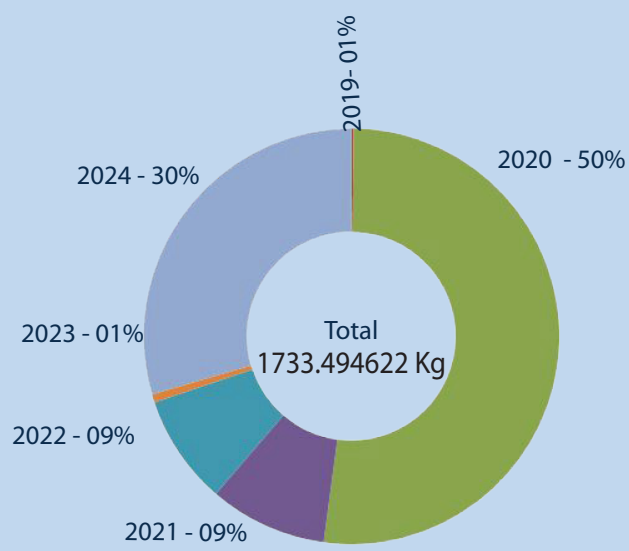

SEIZURE OF CRYSTAL METHAMPHETAMINE(ICE) FROM 2018-2024

2024

- 37 Incidents Reported
- 511.645591 kg of ICE Apprehended
- 48 Suspects Apprehended

AGE GROUP OF APPREHENDED SUSPECTS

No of persons

DISTRICTS TO WHICH THE SUSPECTS BELONG

AREA-WISE SEIZURE IN 2024

NATIONALITY OF SUSPECTS

GENDER OF SUSPECTS

VEHICLE/VESSEL SEIZED

WHERE THE INCIDENTS REPORTED

Land

33

Beach