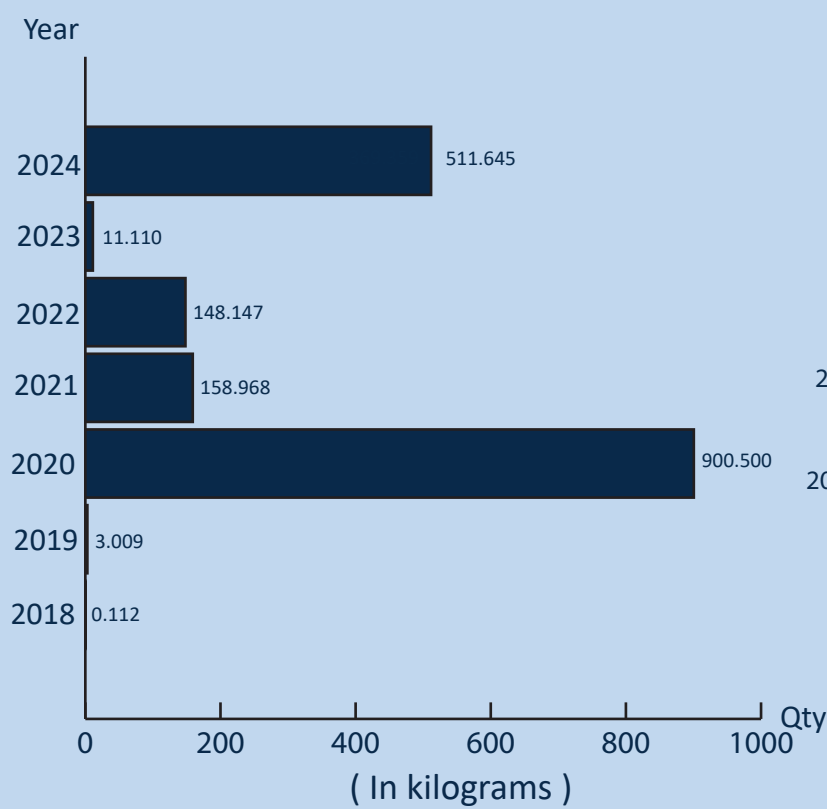

SEIZURE OF CRYSTAL METHAMPHETAMINE(ICE) FROM 2018-2024

2024

- 37 Incidents Reported
- 511.645591 kg of ICE Apprehended
- 48 Suspects Apprehended

AGE GROUP OF APPREHENDED SUSPECTS

No of persons

DISTRICTS TO WHICH THE SUSPECTS BELONG

AREA-WISE SEIZURE IN 2024

NATIONALITY OF SUSPECTS

GENDER OF SUSPECTS

VEHICLE/VESSEL SEIZED

WHERE THE INCIDENTS REPORTED

Land

33

Beach