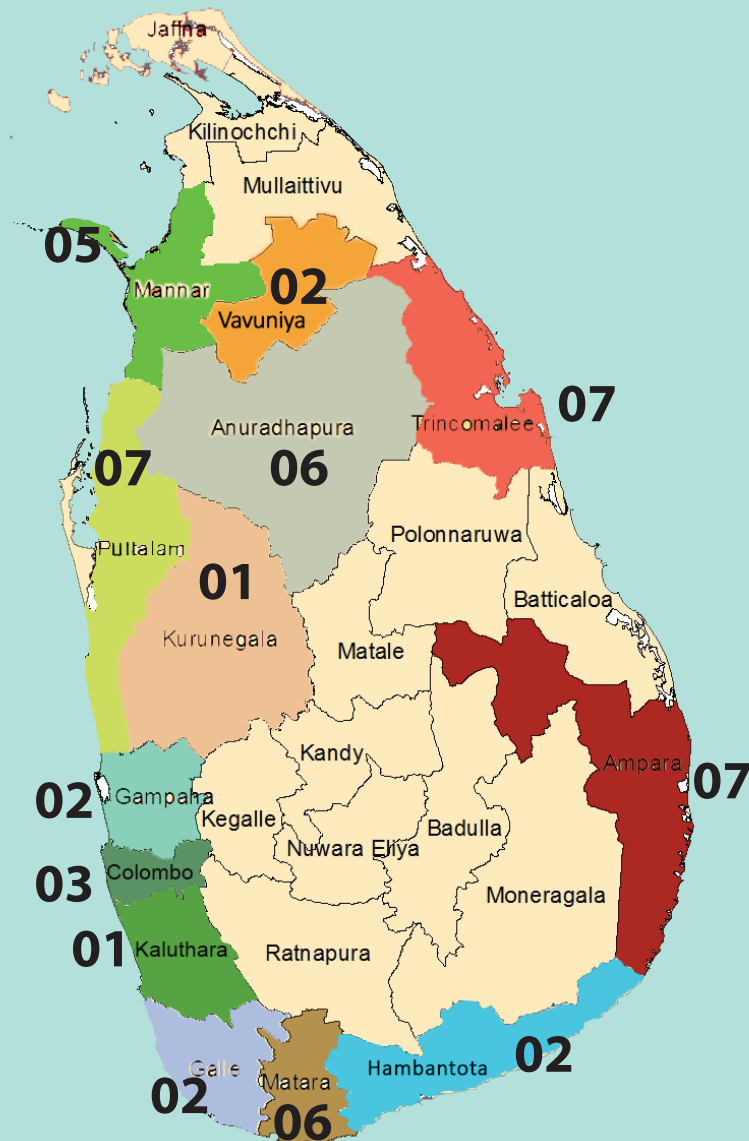

SEIZURE OF CRYSTAL METHAMPHETAMINE(ICE) FROM 2018-2024

2024

- 37 Incidents Reported
- 511.645591 kg of ICE Apprehended
- 48 Suspects Apprehended

AGE GROUP OF APPREHENDED SUSPECTS

No of persons

DISTRICTS TO WHICH THE SUSPECTS BELONG

AREA-WISE SEIZURE IN 2024

NATIONALITY OF SUSPECTS

GENDER OF SUSPECTS

VEHICLE/VESSEL SEIZED

WHERE THE INCIDENTS REPORTED

Land

33

Beach

01

Sea

03