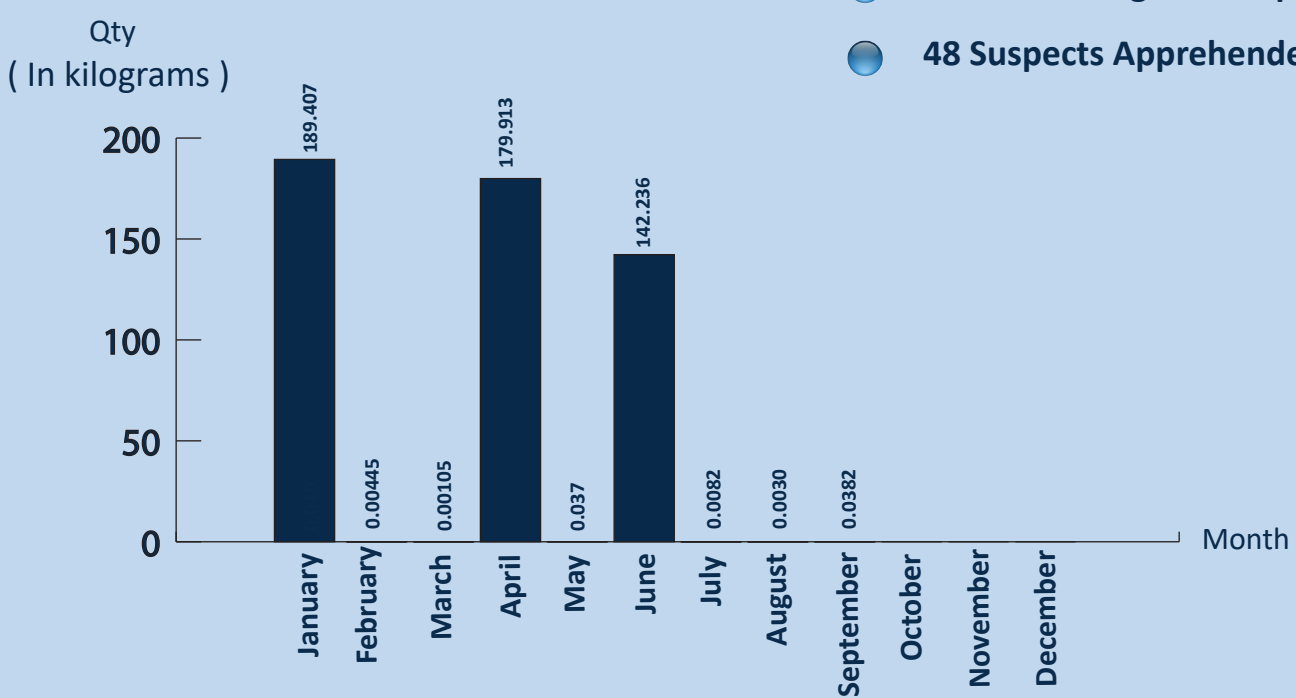

SEIZURE OF CRYSTAL METHAMPHETAMINE(ICE) FROM 2018-2024

2024

- 37 Incidents Reported
- 511.645591 kg of ICE Apprehended
- 48 Suspects Apprehended

AGE GROUP OF APPREHENDED SUSPECTS

No of persons

DISTRICTS TO WHICH THE SUSPECTS BELONG

AREA-WISE SEIZURE IN 2024

NATIONALITY OF SUSPECTS

GENDER OF SUSPECTS

VEHICLE/VESSEL SEIZED

WHERE THE INCIDENTS REPORTED

Land

33

Beach