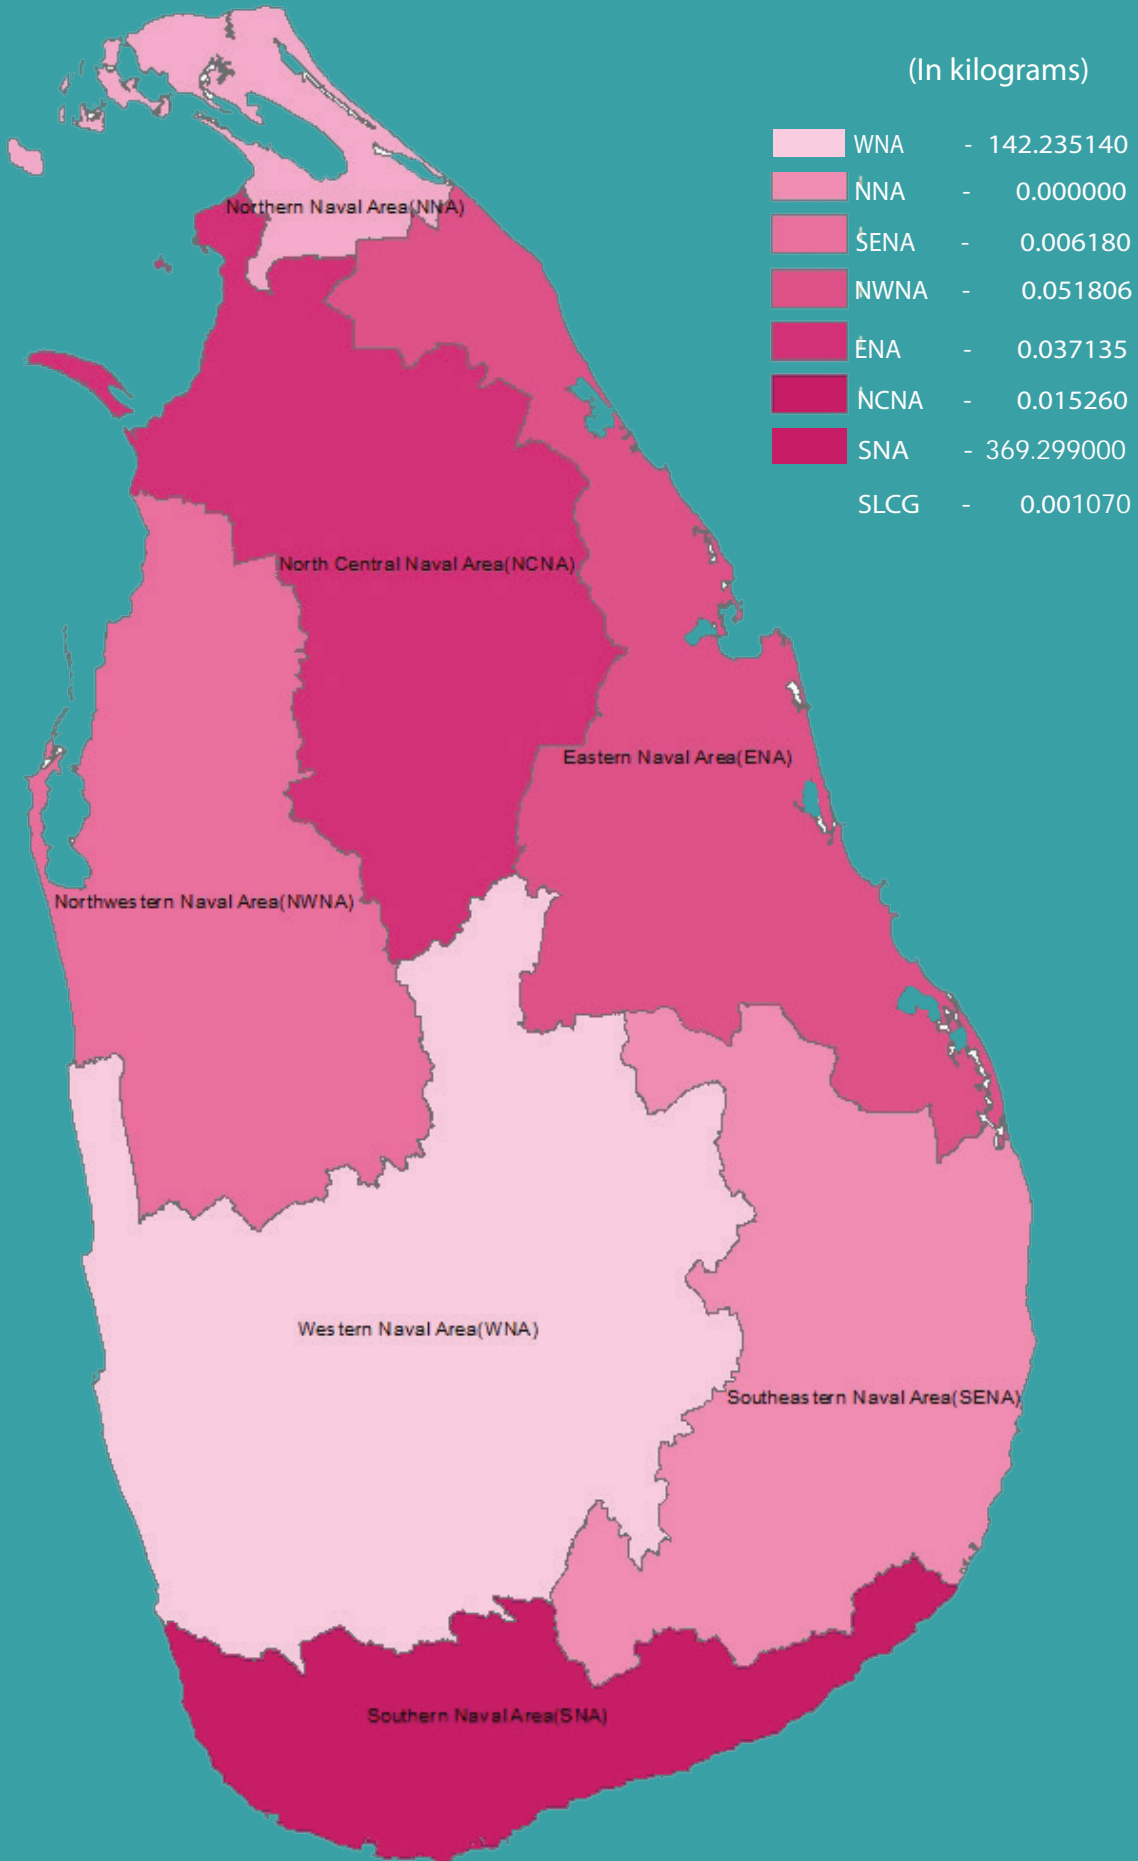

SEIZURE OF CRYSTAL METHAMPHETAMINE(ICE) FROM 2018-2024

2024

- 37 Incidents Reported
- 511.645591 kg of ICE Apprehended
- 48 Suspects Apprehended

AGE GROUP OF APPREHENDED SUSPECTS

No of persons

DISTRICTS TO WHICH THE SUSPECTS BELONG

AREA-WISE SEIZURE IN 2024

NATIONALITY OF SUSPECTS

GENDER OF SUSPECTS

VEHICLE/VESSEL SEIZED

WHERE THE INCIDENTS REPORTED

Land

33

Beach

01

Sea

03