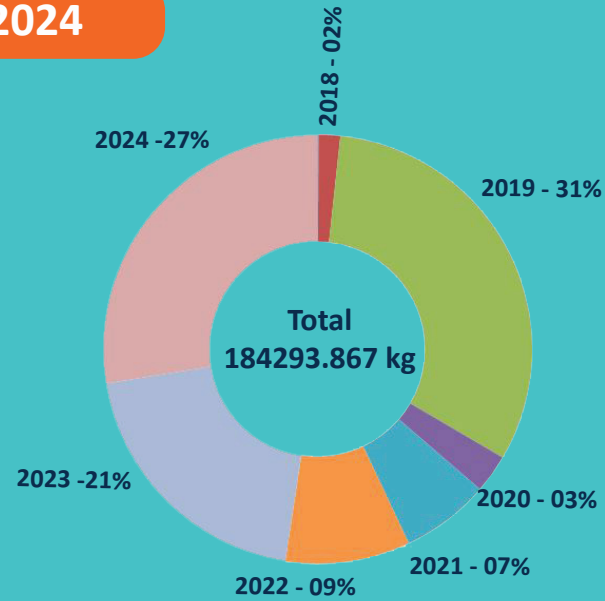

## SEIZURE OF KENDU LEAVES FROM 2017 - 2024

## 2024

- 96 Incidents Reported
- 50812.760 kg Apprehended
- 33 Suspects Apprehended