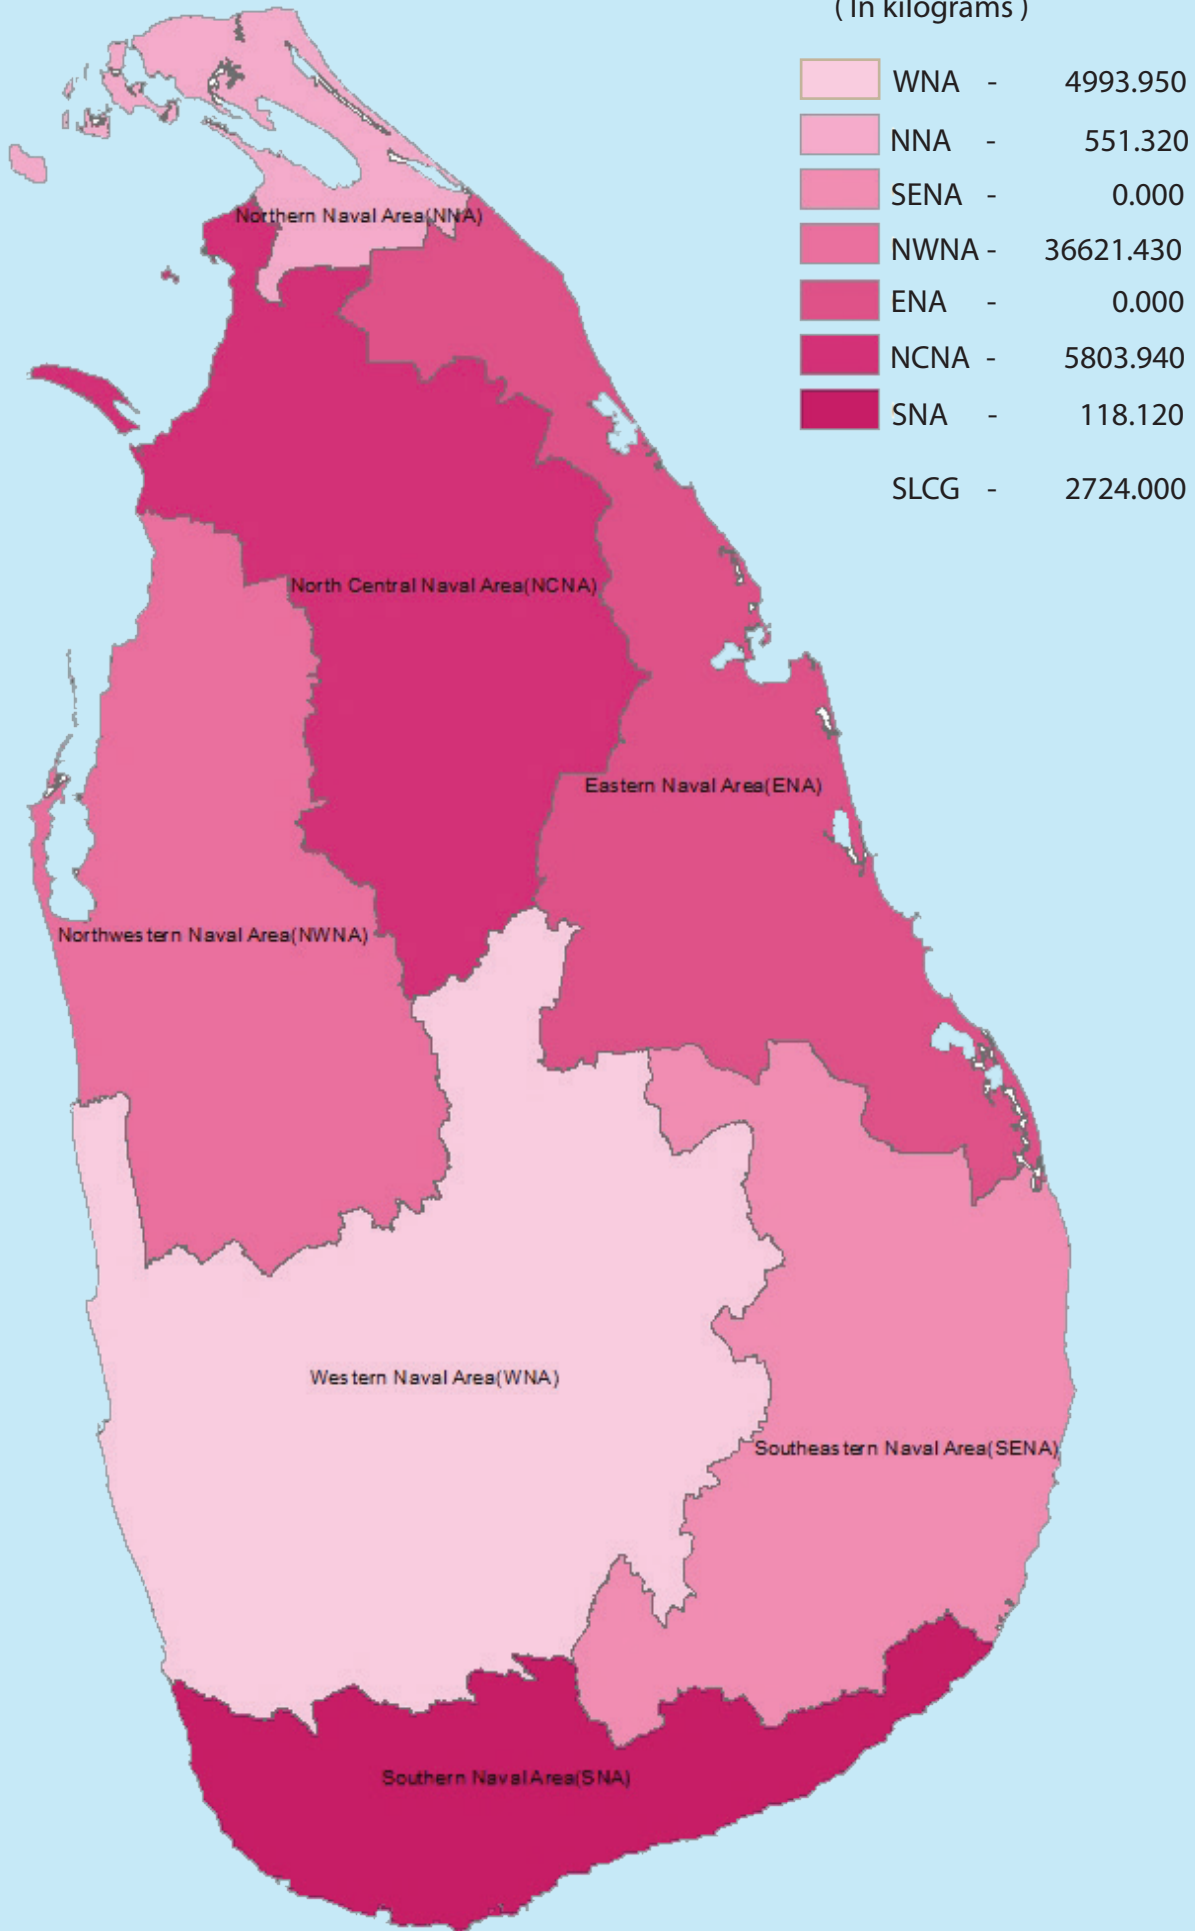

## 2024

- 96 Incidents Reported
- 50812.760 kg Apprehended
- 33 Suspects Apprehended

# AGE GROUP OF APPREHENDED SUSPECTS

No of persons

\* Age not specified - 00

# DISTRICTS TO WHICH THE SUSPECTS BELONG

\* Indian - 03

## NATIONALITY OF SUSPECTS