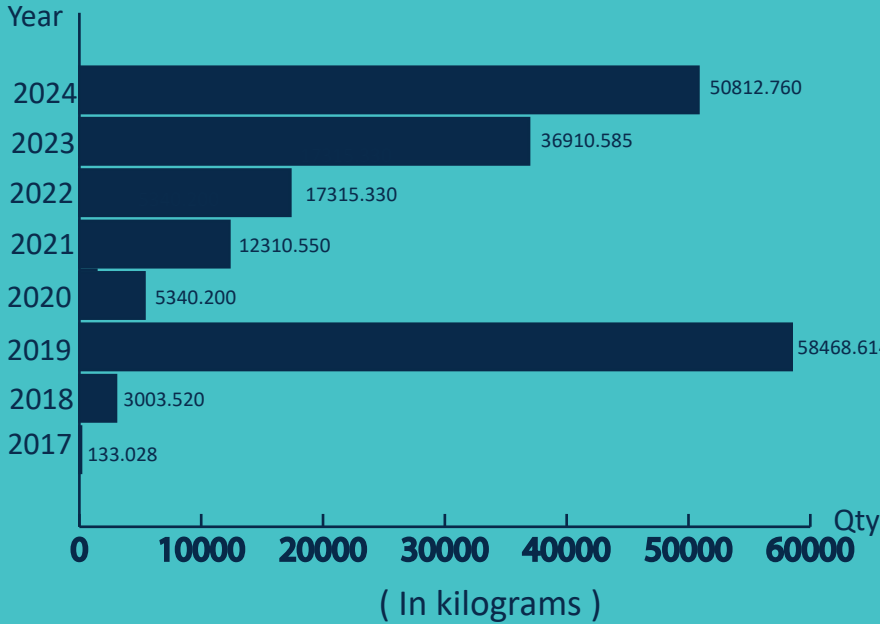

# SEIZURE OF KENDU LEAVES

Sri Lanka Navy

## SEIZURE OF KENDU LEAVES FROM 2017 - 2024

## 2024

- 96 Incidents Reported
- 50812.760 kg Apprehended
- 33 Suspects Apprehended