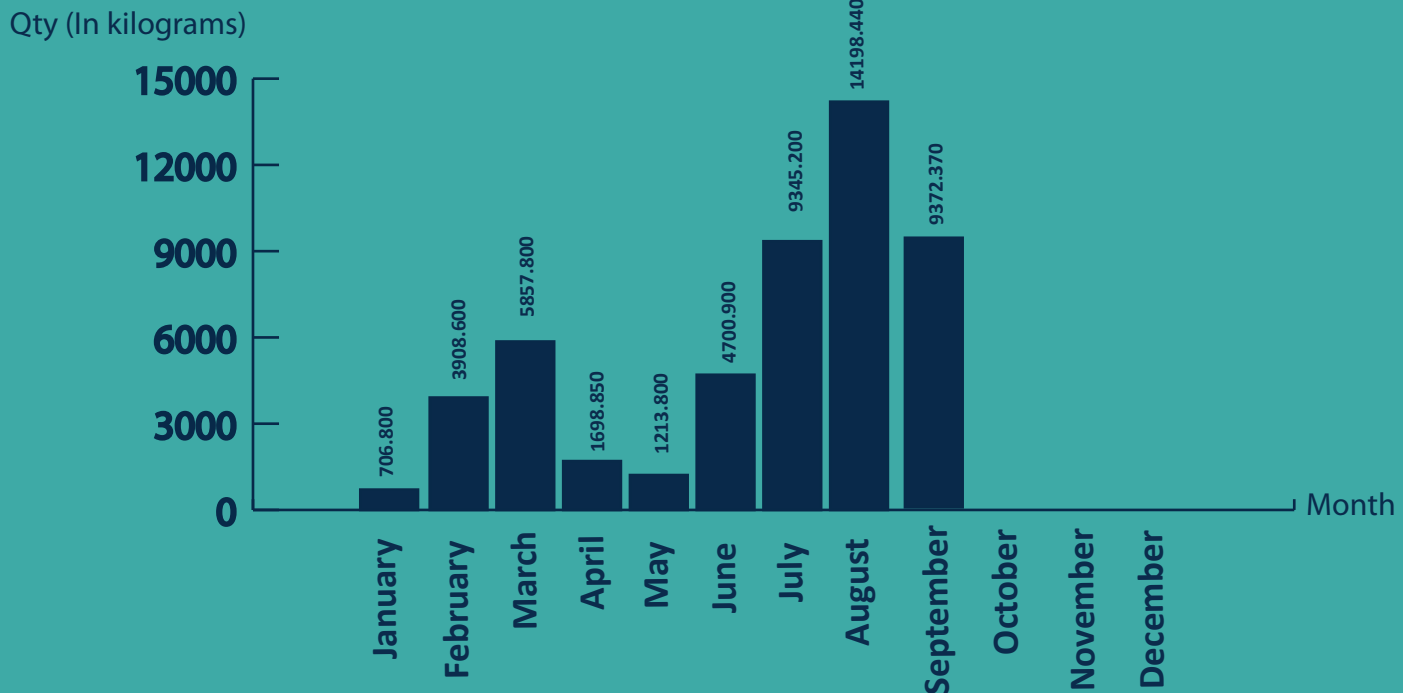

## SEIZURE OF KENDU LEAVES FROM 2017 - 2024

## 2024

- 96 Incidents Reported
- 50812.760 kg Apprehended
- 33 Suspects Apprehended