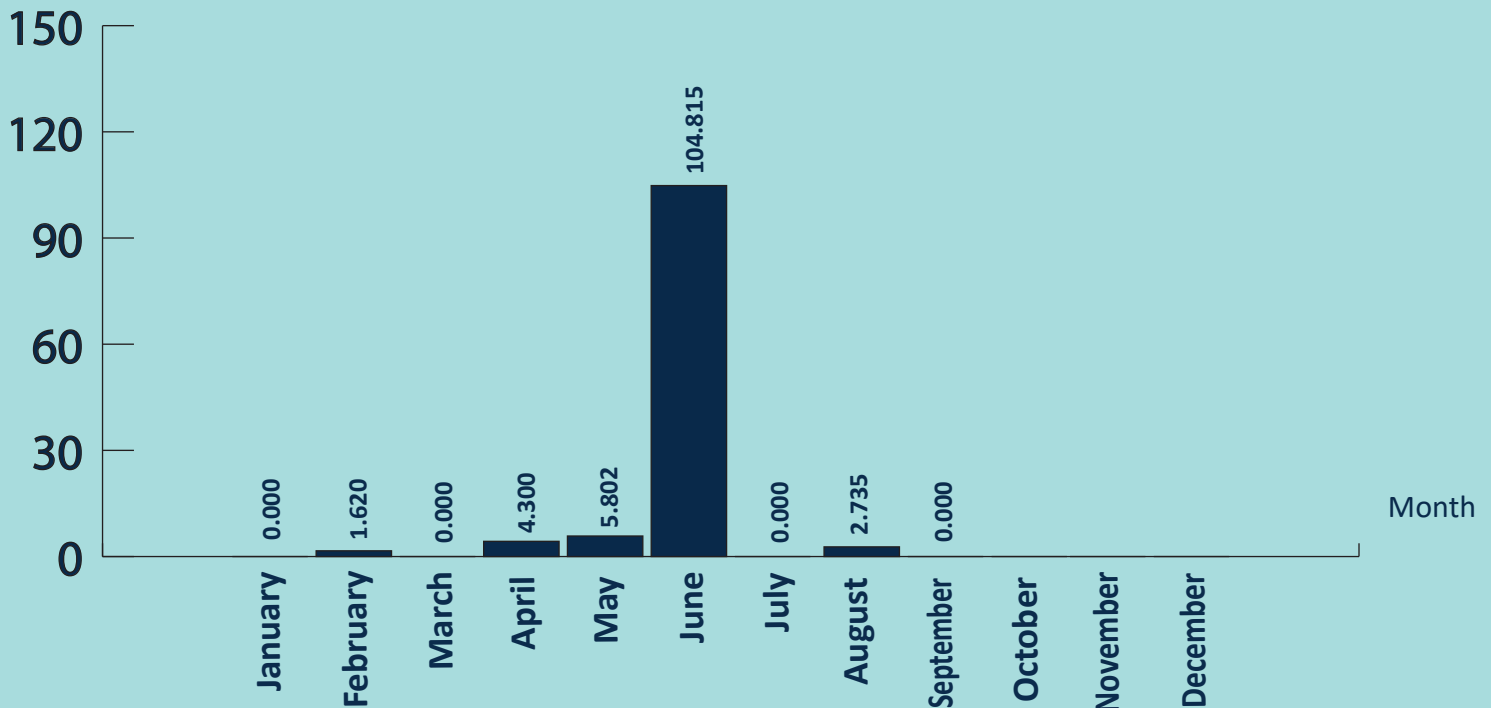

SEIZURE OF LOCAL CANNABIS

2013 - 2024

2024

Qty (In kilograms)

- 05 Incidents Reported
- 119.272 kg of local Cannabis Rcovered
- 06 Suspects Apprehended

AGE GROUP OF APPREHENDED SUSPECTS

No of persons

DISTRICTS TO WHICH THE SUSPECTS BELONG

AREA-WISE SEIZURE IN 2024

NATIONALITY OF SUSPECTS

FOREIGN
00

LOCAL
06

GENDER OF SUSPECTS

06

00

VEHICLE/VESSEL SEIZED