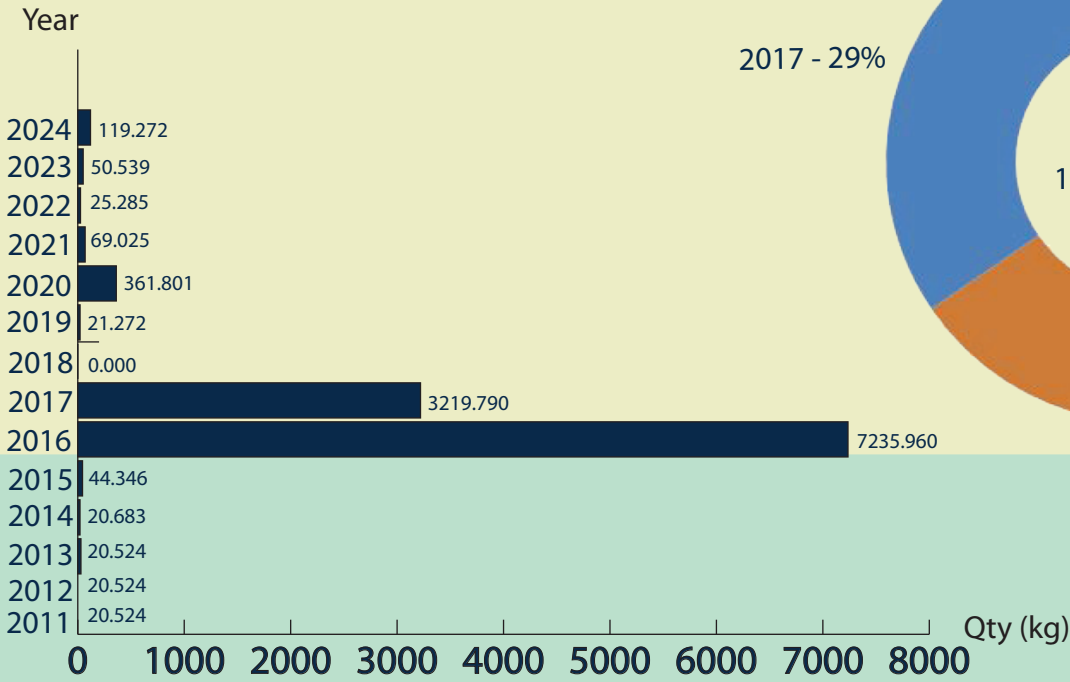

SEIZURE OF LOCAL CANNABIS

2013 - 2024

2024

Qty (In kilograms)

- 05 Incidents Reported
- 119.272 kg of local Cannabis Rcovered
- 06 Suspects Apprehended

AGE GROUP OF APPREHENDED SUSPECTS

No of persons

DISTRICTS TO WHICH THE SUSPECTS BELONG

AREA-WISE SEIZURE IN 2024

NATIONALITY OF SUSPECTS

FOREIGN
00

LOCAL
06

GENDER OF SUSPECTS

06

00

VEHICLE/VESSEL SEIZED