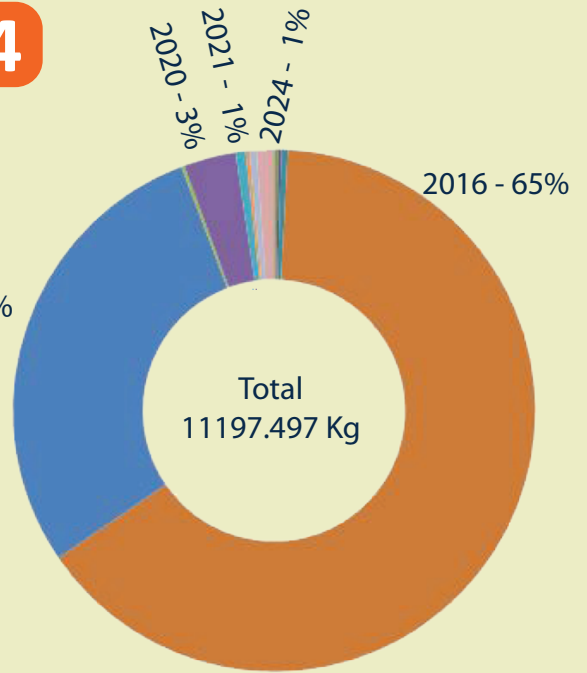

SEIZURE OF LOCAL CANNABIS

2013 - 2024

2024

Qty (In kilograms)

- 05 Incidents Reported
- 119.272 kg of local Cannabis Rcovered
- 06 Suspects Apprehended

AGE GROUP OF APPREHENDED SUSPECTS

No of persons

DISTRICTS TO WHICH THE SUSPECTS BELONG

AREA-WISE SEIZURE IN 2024

NATIONALITY OF SUSPECTS

FOREIGN
00

LOCAL
06

GENDER OF SUSPECTS

06

00

VEHICLE/VESSEL SEIZED