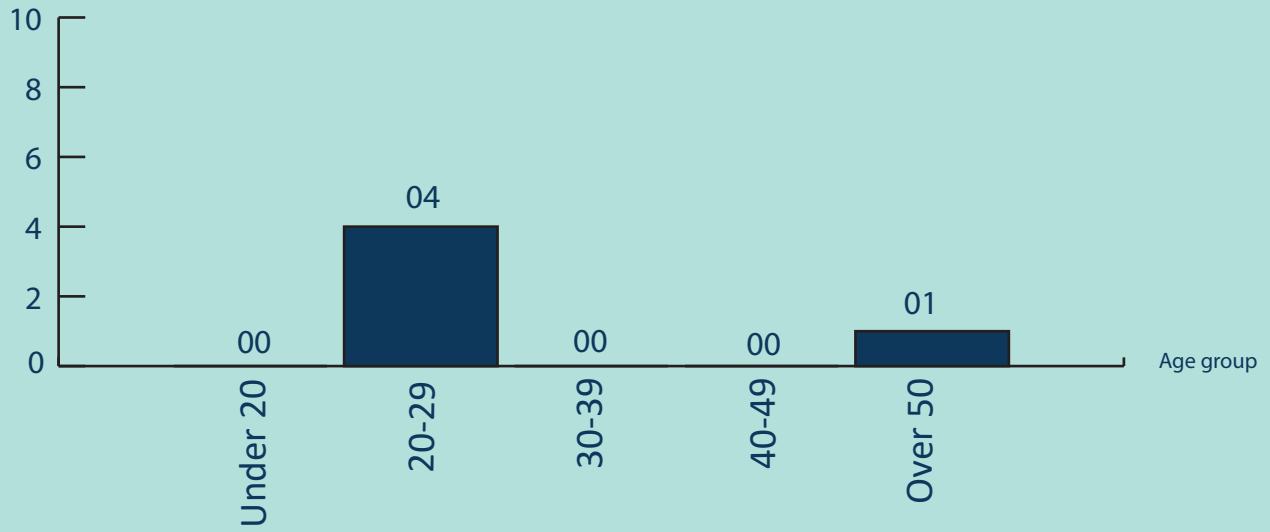

SEIZURE OF LOCAL CANNABIS

2013 - 2024

2024

Qty (In kilograms)

- 05 Incidents Reported
- 119.272 kg of local Cannabis Rcovered
- 06 Suspects Apprehended

AGE GROUP OF APPREHENDED SUSPECTS

No of persons

DISTRICTS TO WHICH THE SUSPECTS BELONG