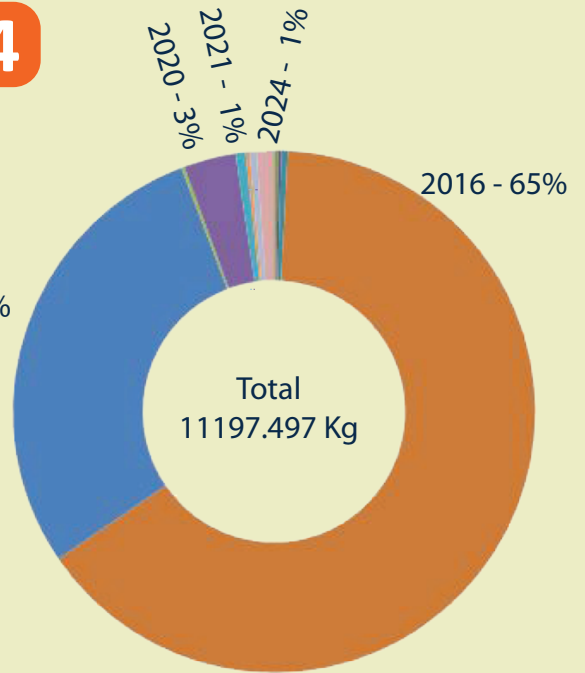

SEIZURE OF LOCAL CANNABIS

2013 - 2024

2024

Qty (In kilograms)

- 05 Incidents Reported
- 119.272 kg of local Cannabis Rcovered
- 06 Suspects Apprehended

AGE GROUP OF APPREHENDED SUSPECTS

No of persons

DISTRICTS TO WHICH THE SUSPECTS BELONG

AREA-WISE SEIZURE IN 2024

NATIONALITY OF SUSPECTS

FOREIGN
00

LOCAL
06

GENDER OF SUSPECTS

06

00

VEHICLE/VESSEL SEIZED