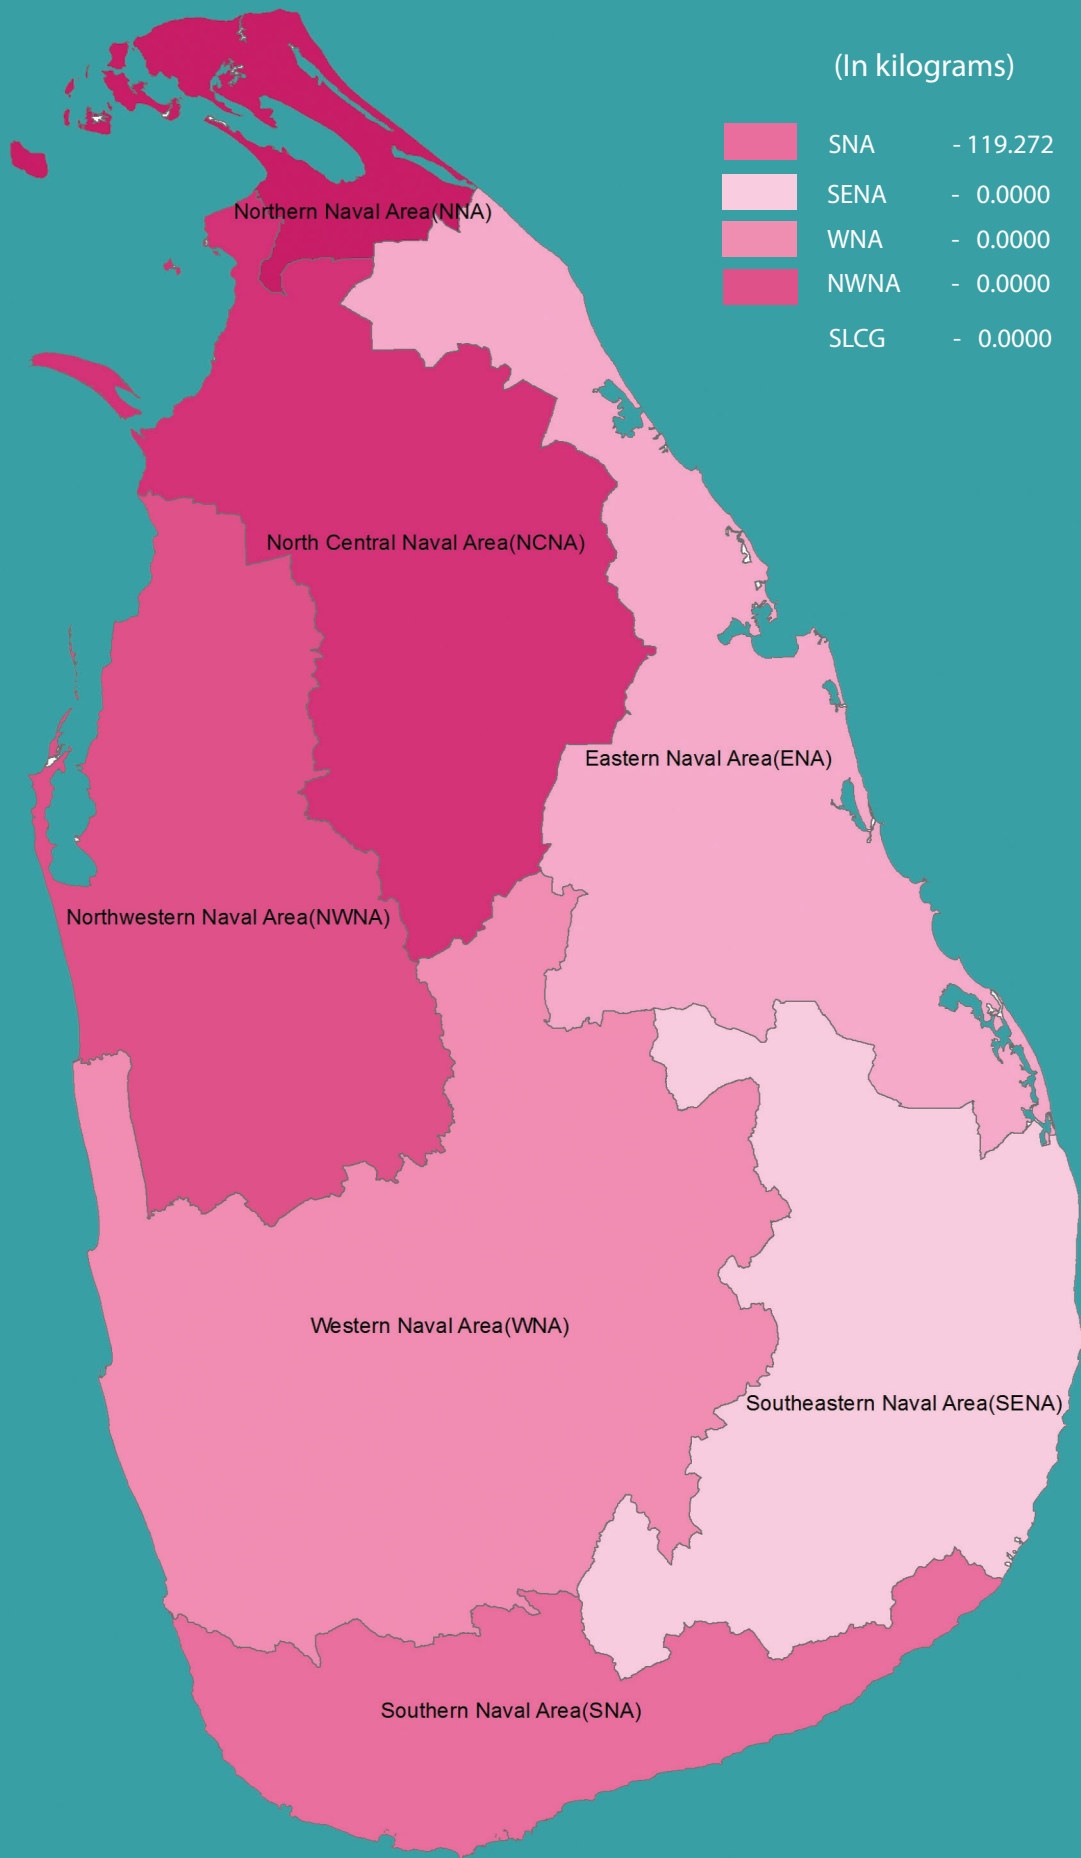

SEIZURE OF LOCAL CANNABIS

2013 - 2024

2024

Qty (In kilograms)

- 05 Incidents Reported
- 119.272 kg of local Cannabis Rcovered
- 06 Suspects Apprehended

AGE GROUP OF APPREHENDED SUSPECTS

No of persons

DISTRICTS TO WHICH THE SUSPECTS BELONG

AREA-WISE SEIZURE IN 2024

NATIONALITY OF SUSPECTS

FOREIGN
00

LOCAL
06

GENDER OF SUSPECTS

06

00

VEHICLE/VESSEL SEIZED

00

00

01

WHERE THE INCIDENTS REPORTED

Land

05

Beach

00

Sea

00