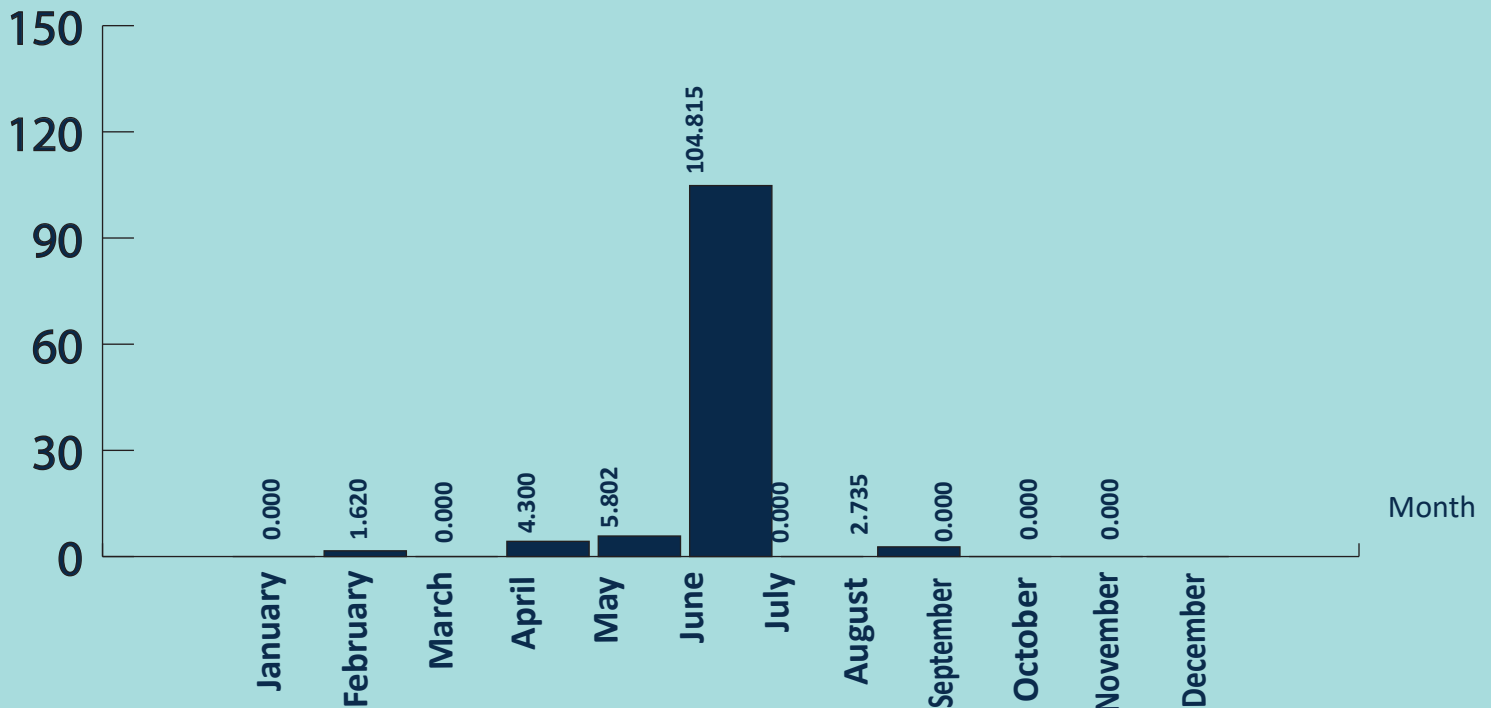

SEIZURE OF LOCAL CANNABIS

2013 - 2024

2024

Qty (In kilograms)

- 05 Incidents Reported
- 119.272 kg of local Cannabis Rcovered
- 06 Suspects Apprehended

AGE GROUP OF APPREHENDED SUSPECTS

No of persons

DISTRICTS TO WHICH THE SUSPECTS BELONG

AREA-WISE SEIZURE IN 2024

NATIONALITY OF SUSPECTS

FOREIGN
00

LOCAL
06

GENDER OF SUSPECTS

06

00

VEHICLE/VESSEL SEIZED