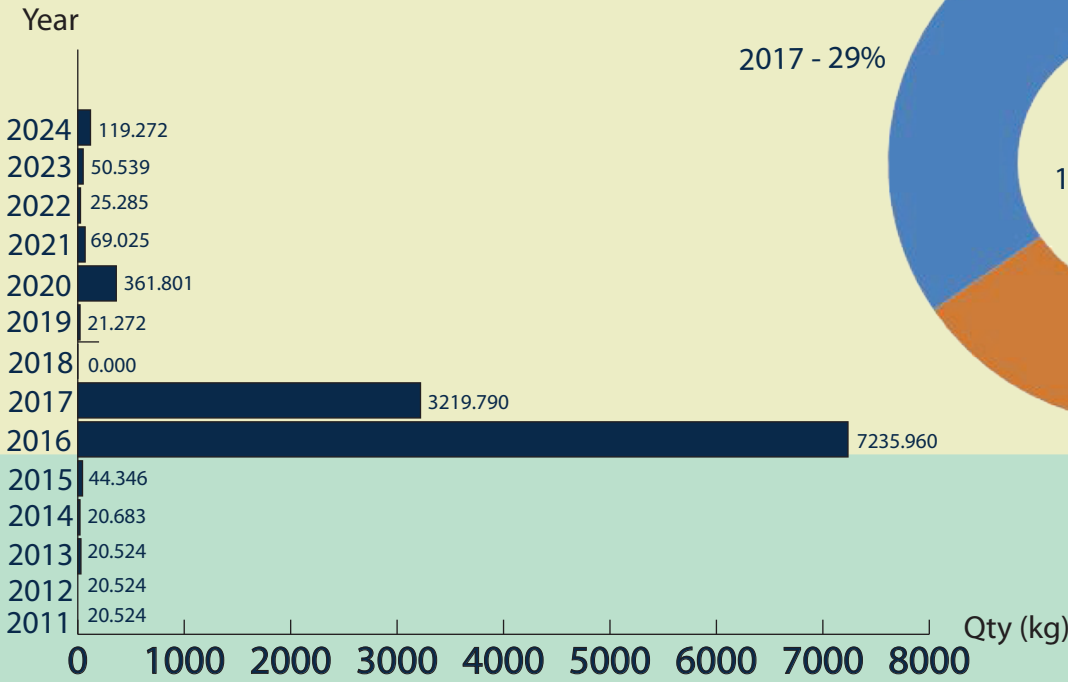

SEIZURE OF LOCAL CANNABIS

2013 - 2024

2024

Qty (In kilograms)

- 05 Incidents Reported
- 119.272 kg of local Cannabis Rcovered
- 06 Suspects Apprehended

AGE GROUP OF APPREHENDED SUSPECTS

No of persons

DISTRICTS TO WHICH THE SUSPECTS BELONG

AREA-WISE SEIZURE IN 2024

NATIONALITY OF SUSPECTS

FOREIGN
00

LOCAL
06

GENDER OF SUSPECTS

06

00

VEHICLE/VESSEL SEIZED