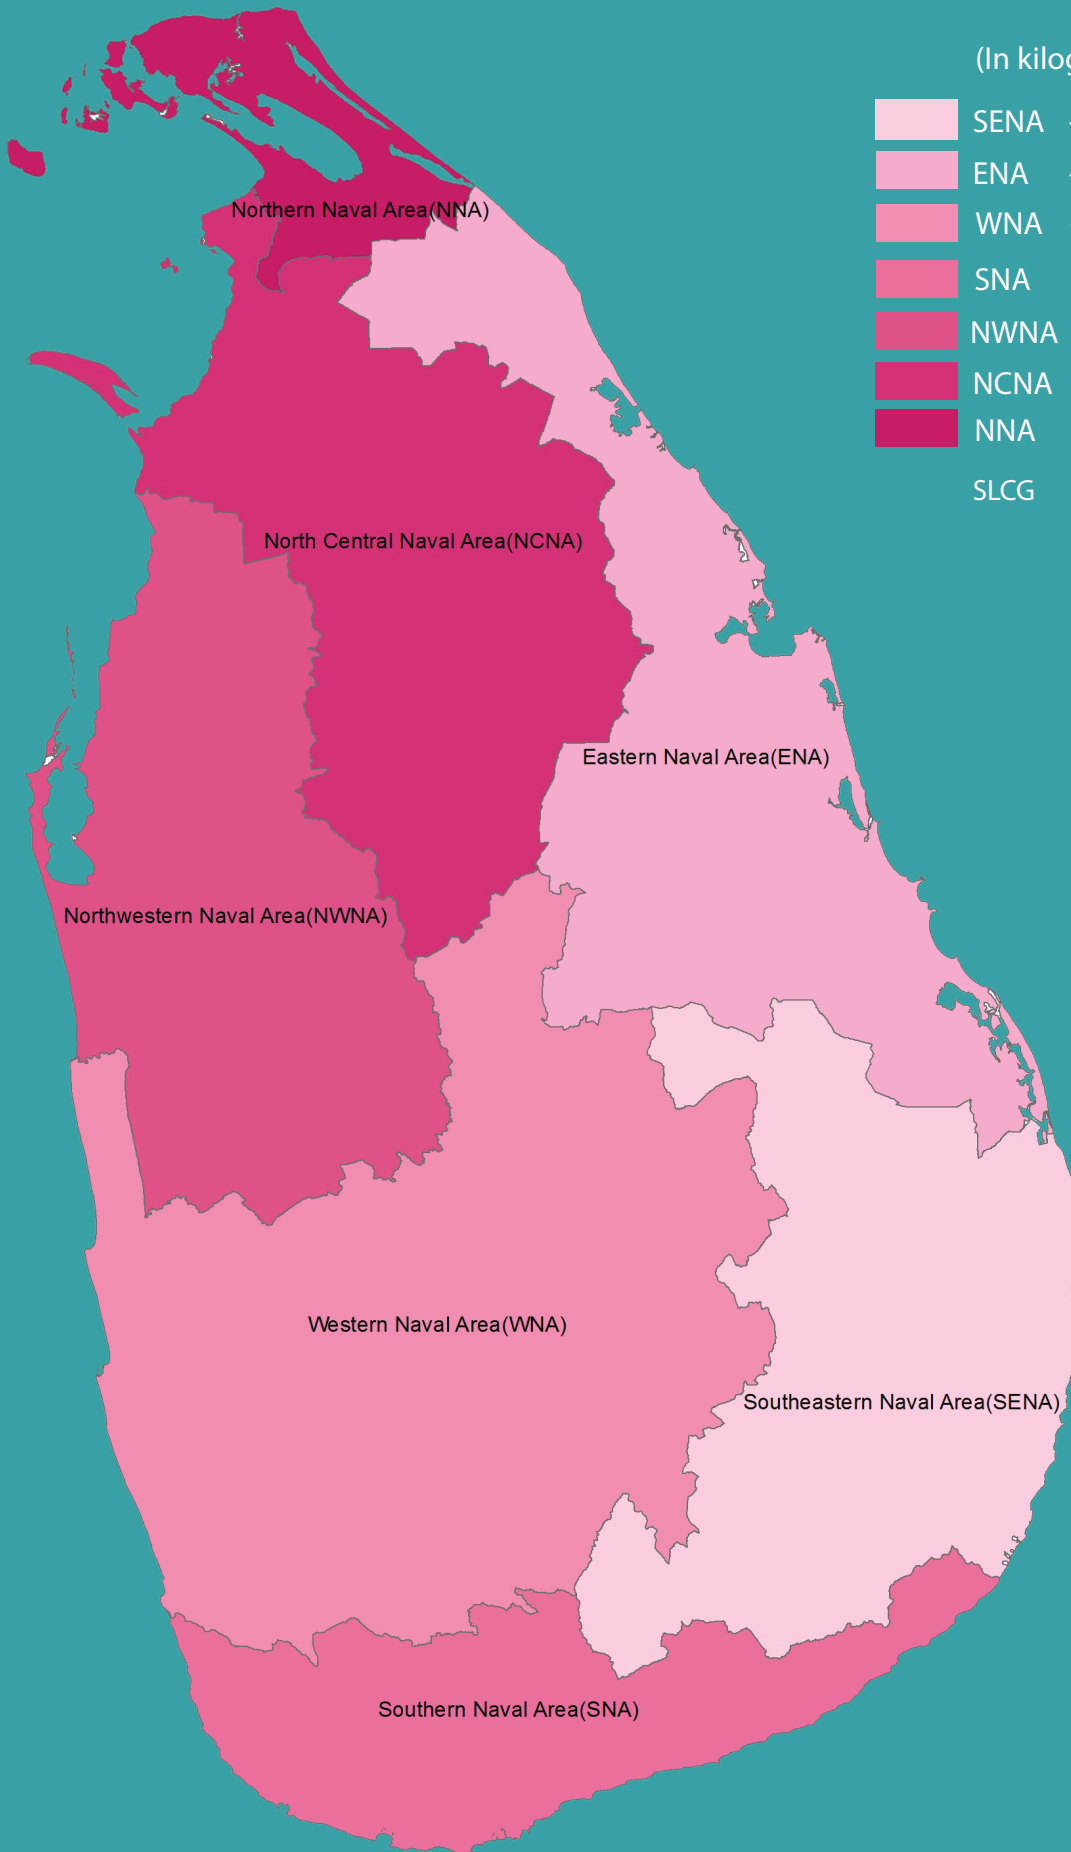

SEIZURE OF KERALA CANNABIS

2011 - 2025

2025

- 08 Incidents Reported
- 202.879500 kg of Kerala Cannabis Apprehended
- 10 Suspects Apprehended

AGE GROUP OF APPREHENDED SUSPECTS

No of persons

DISTRICTS TO WHICH THE SUSPECTS BELONG

* Indian - 00

AREA WISE SEIZURE IN 2025

(In kilograms)

SENA	-	0.000000
ENA	-	0.000000
WNA	-	0.000000
SNA	-	0.015000
NWNA	-	94.275000
NCNA	-	0.108000
NNA	-	108.460000
SLCG	-	0.021500

NATIONALITY OF SUSPECTS

00

01

01

00

00

WHERE THE INCIDENTS REPORTED

Land

04

Beach

01

Sea

03