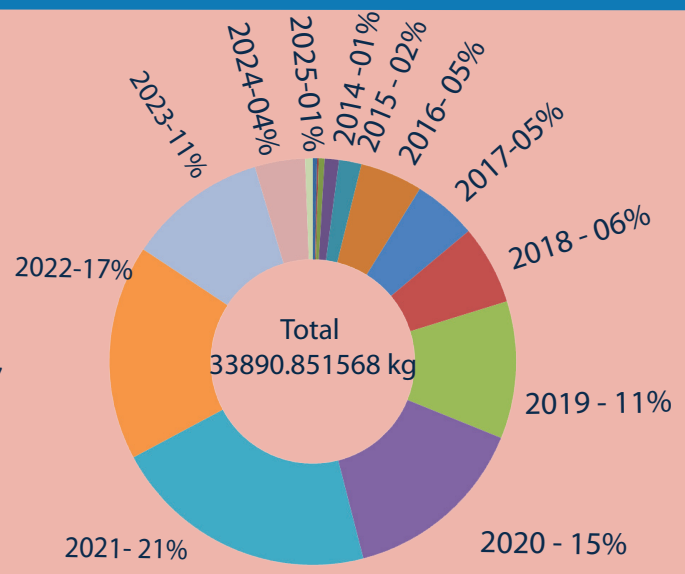

SEIZURE OF KERALA CANNABIS

2011 - 2025

2025

- 08 Incidents Reported
- 202.879500 kg of Kerala Cannabis Apprehended
- 10 Suspects Apprehended

AGE GROUP OF APPREHENDED SUSPECTS

No of persons

DISTRICTS TO WHICH THE SUSPECTS BELONG

* Indian - 00

AREA WISE SEIZURE IN 2025

(In kilograms)

SENA	-	0.000000
ENA	-	0.000000
WNA	-	0.000000
SNA	-	0.015000
NWNA	-	94.275000
NCNA	-	0.108000
NNA	-	108.460000
SLCG	-	0.021500

NATIONALITY OF SUSPECTS