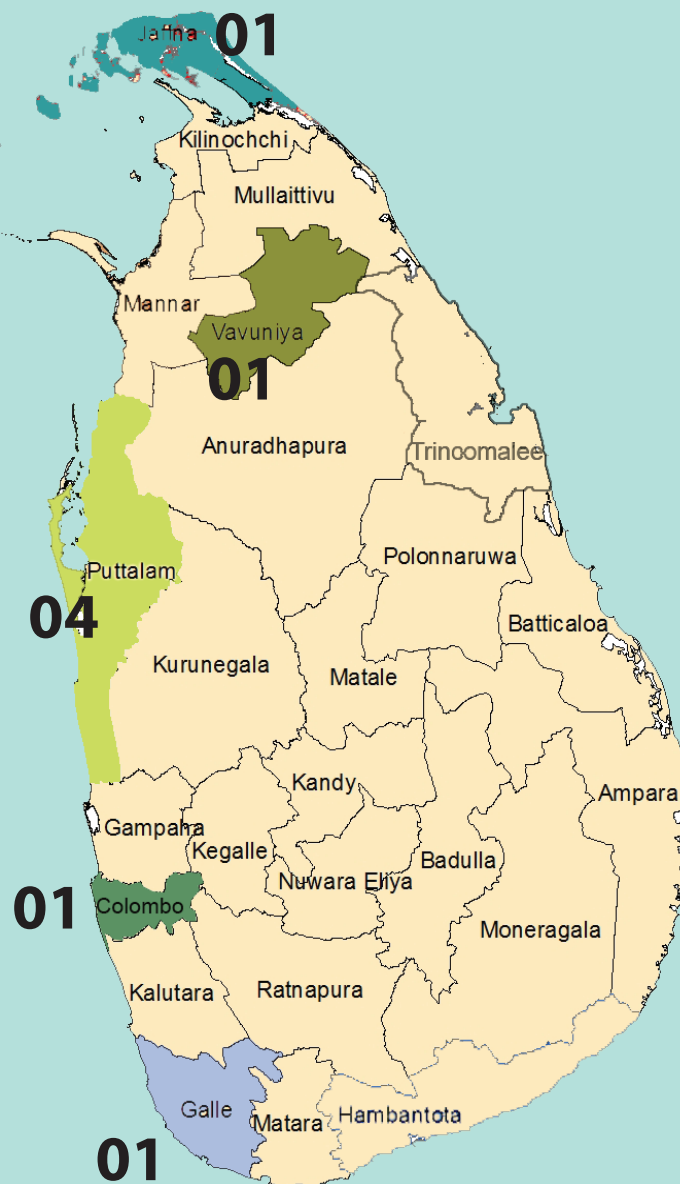

SEIZURE OF KERALA CANNABIS

2011 - 2025

2025

- 08 Incidents Reported
- 202.879500 kg of Kerala Cannabis Apprehended
- 10 Suspects Apprehended

AGE GROUP OF APPREHENDED SUSPECTS

No of persons

DISTRICTS TO WHICH THE SUSPECTS BELONG

* Indian - 00

AREA WISE SEIZURE IN 2025

(In kilograms)

SENA	-	0.000000
ENA	-	0.000000
WNA	-	0.000000
SNA	-	0.015000
NWNA	-	94.275000
NCNA	-	0.108000
NNA	-	108.460000
SLCG	-	0.021500

NATIONALITY OF SUSPECTS

00

01

01

00

00

WHERE THE INCIDENTS REPORTED

Land

04

Beach

01

Sea

03