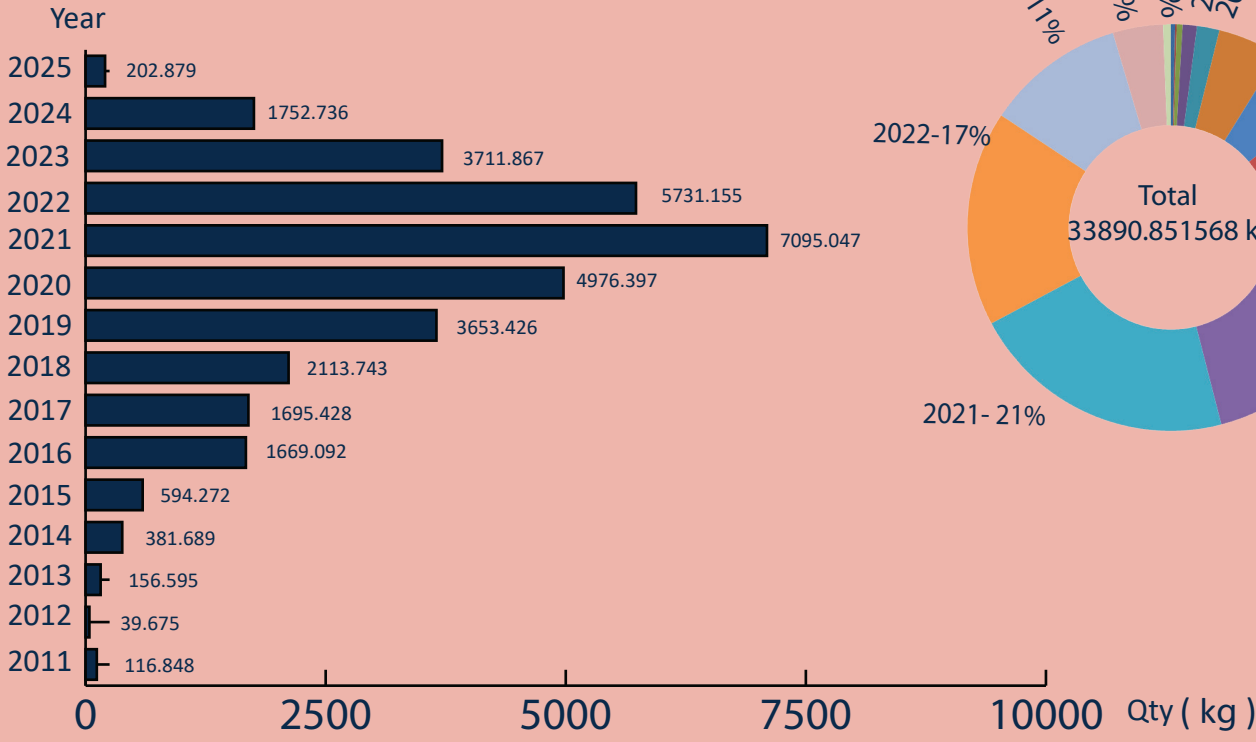

SEIZURE OF KERALA CANNABIS

2011 - 2025

2025

- 08 Incidents Reported
- 202.879500 kg of Kerala Cannabis Apprehended
- 10 Suspects Apprehended

AGE GROUP OF APPREHENDED SUSPECTS

No of persons

DISTRICTS TO WHICH THE SUSPECTS BELONG

* Indian - 00

AREA WISE SEIZURE IN 2025

(In kilograms)

SENA	-	0.000000
ENA	-	0.000000
WNA	-	0.000000
SNA	-	0.015000
NWNA	-	94.275000
NCNA	-	0.108000
NNA	-	108.460000
SLCG	-	0.021500

NATIONALITY OF SUSPECTS