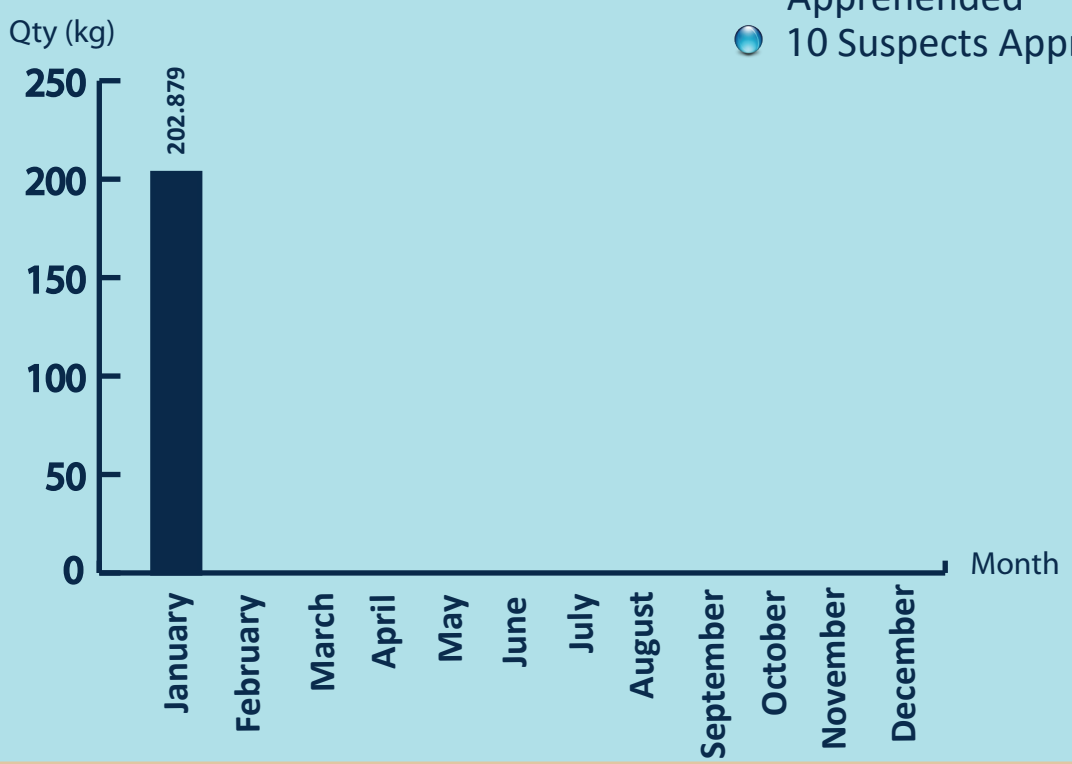

SEIZURE OF KERALA CANNABIS

2011 - 2025

2025

- 08 Incidents Reported
- 202.879500 kg of Kerala Cannabis Apprehended
- 10 Suspects Apprehended

AGE GROUP OF APPREHENDED SUSPECTS

No of persons

DISTRICTS TO WHICH THE SUSPECTS BELONG