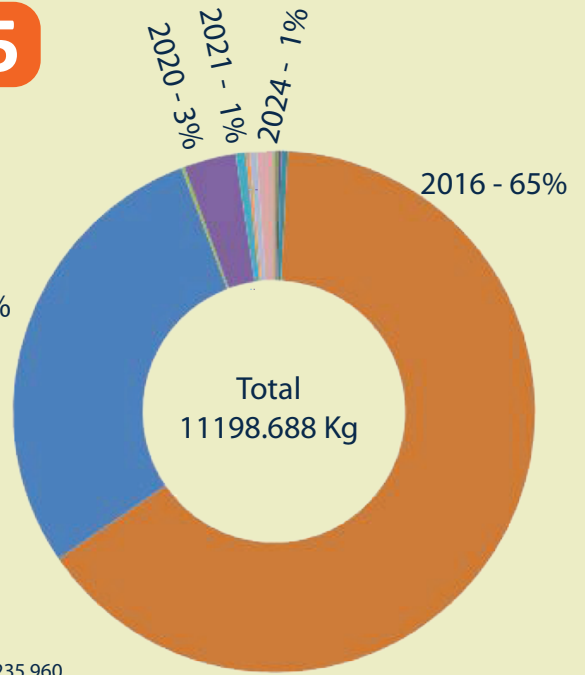

SEIZURE OF LOCAL CANNABIS

2013 - 2025

2025

Qty (In kilograms)

- 01 Incidents Reported
- 1.60000 kg of local Cannabis Rcovered
- 01 Suspects Apprehended

AGE GROUP OF APPREHENDED SUSPECTS

No of persons

DISTRICTS TO WHICH THE SUSPECTS BELONG

AREA-WISE SEIZURE IN 2025

NATIONALITY OF SUSPECTS

FOREIGN
00

LOCAL
01

GENDER OF SUSPECTS

01

00

VEHICLE/VESSEL SEIZED