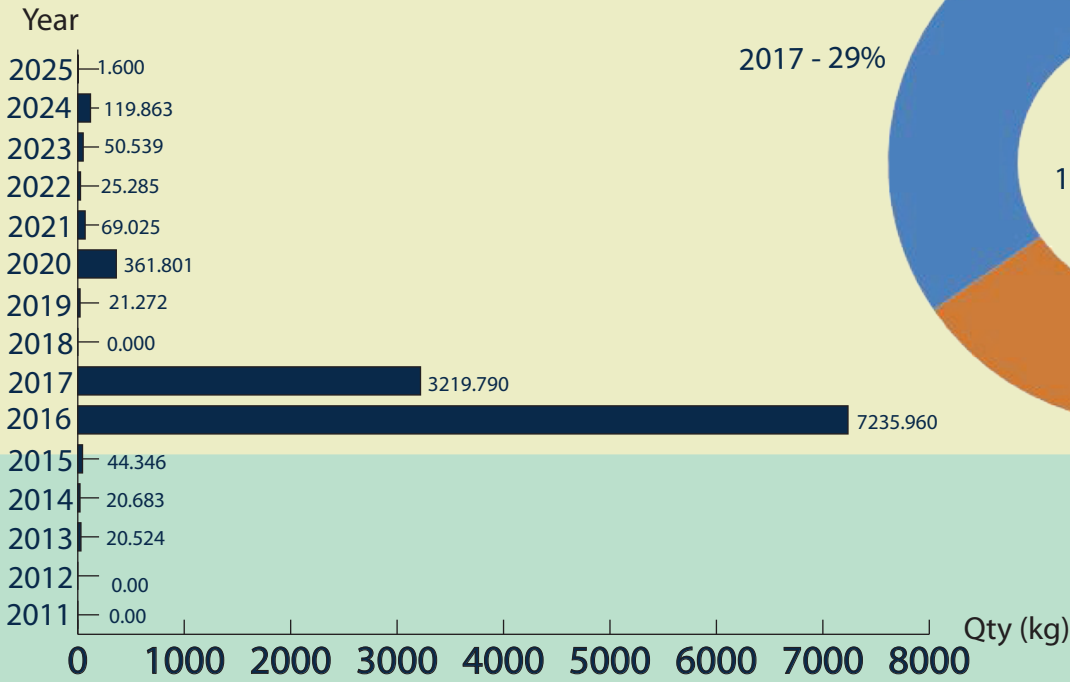

SEIZURE OF LOCAL CANNABIS

2013 - 2025

2025

Qty (In kilograms)

- 01 Incidents Reported
- 1.60000 kg of local Cannabis Rcovered
- 01 Suspects Apprehended

AGE GROUP OF APPREHENDED SUSPECTS

No of persons

DISTRICTS TO WHICH THE SUSPECTS BELONG

AREA-WISE SEIZURE IN 2025

NATIONALITY OF SUSPECTS

FOREIGN
00

LOCAL
01

GENDER OF SUSPECTS

01

00

VEHICLE/VESSEL SEIZED