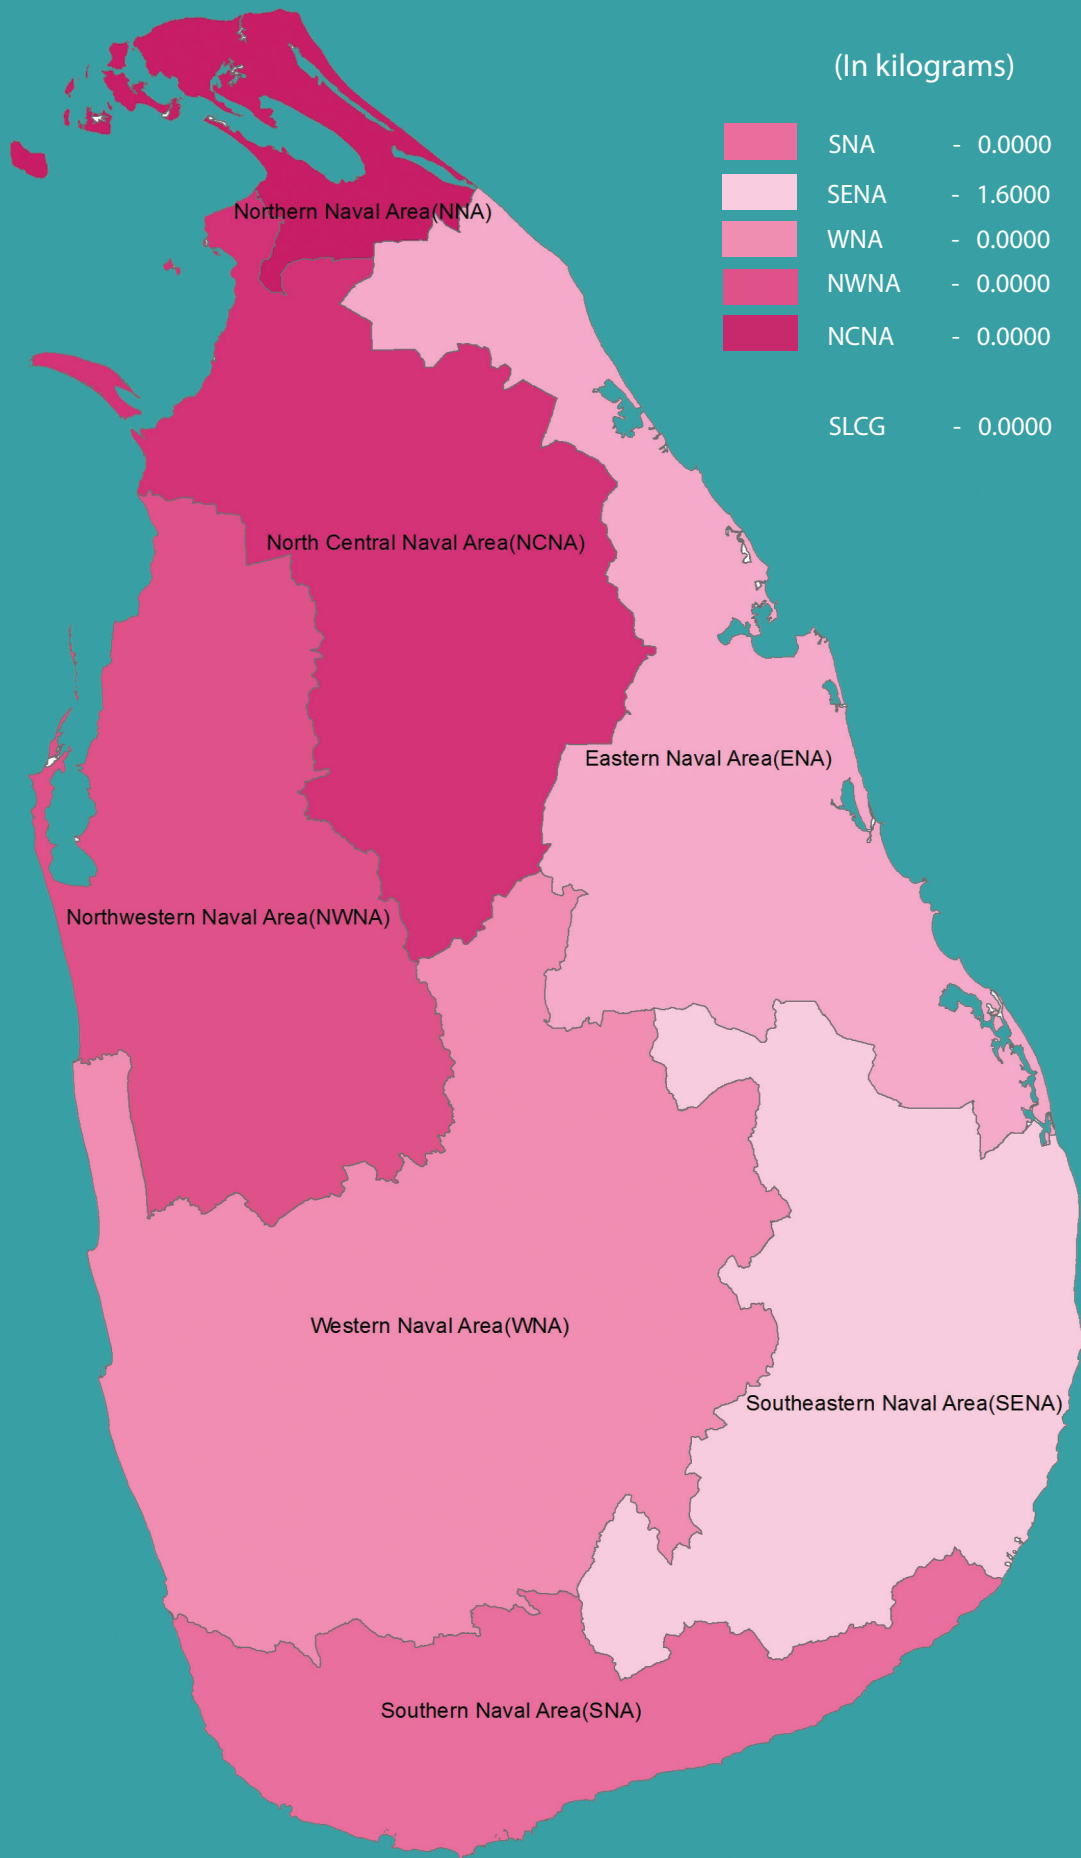

SEIZURE OF LOCAL CANNABIS

2013 - 2025

2025

Qty (In kilograms)

- 01 Incidents Reported
- 1.60000 kg of local Cannabis Rcovered
- 01 Suspects Apprehended

AGE GROUP OF APPREHENDED SUSPECTS

No of persons

DISTRICTS TO WHICH THE SUSPECTS BELONG

AREA-WISE SEIZURE IN 2025

NATIONALITY OF SUSPECTS

FOREIGN
00

LOCAL
01

GENDER OF SUSPECTS

01

00

VEHICLE/VESSEL SEIZED

00

00

00

WHERE THE INCIDENTS REPORTED

Land

01

Beach

00

Sea

00