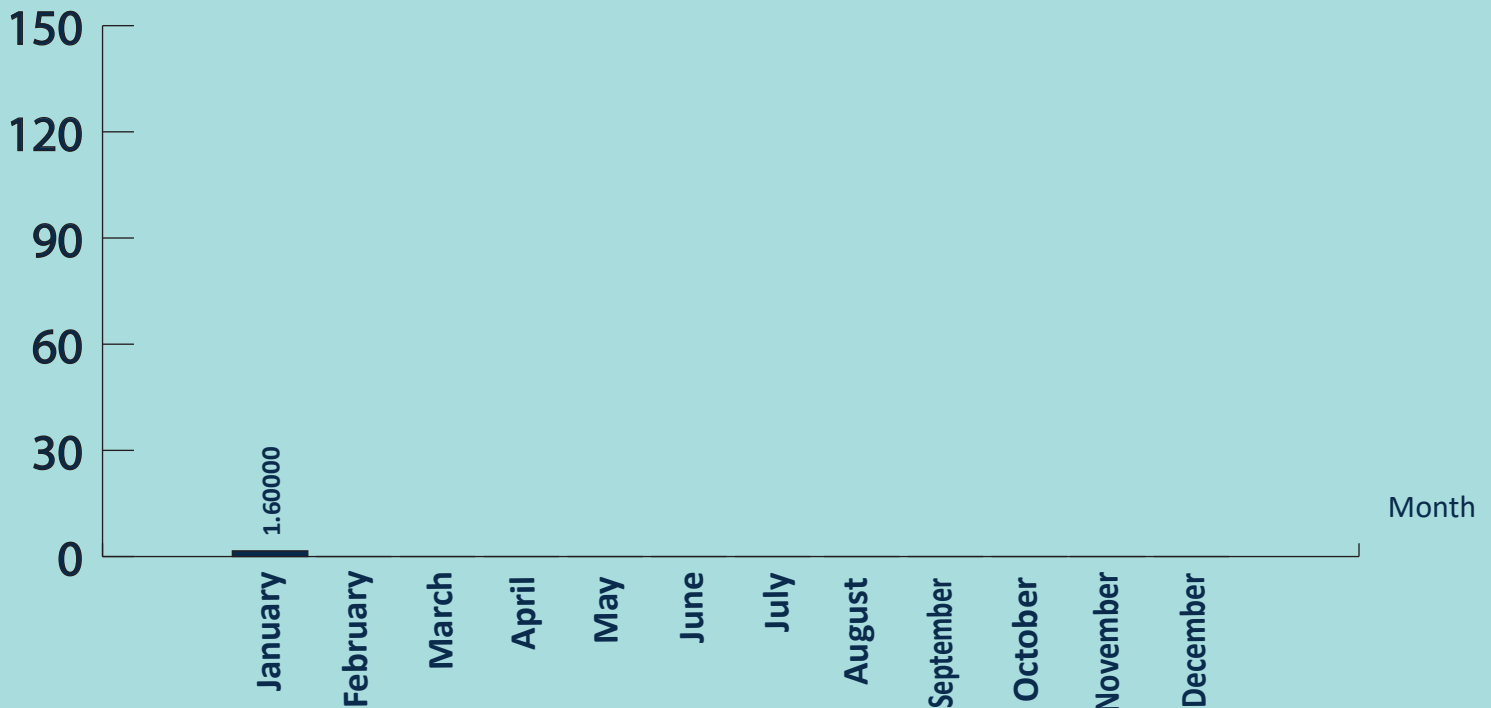

SEIZURE OF LOCAL CANNABIS

2013 - 2025

2025

Qty (In kilograms)

- 01 Incidents Reported
- 1.60000 kg of local Cannabis Rcovered
- 01 Suspects Apprehended

AGE GROUP OF APPREHENDED SUSPECTS

No of persons

DISTRICTS TO WHICH THE SUSPECTS BELONG

AREA-WISE SEIZURE IN 2025

NATIONALITY OF SUSPECTS

FOREIGN
00

LOCAL
01

GENDER OF SUSPECTS

01

00

VEHICLE/VESSEL SEIZED