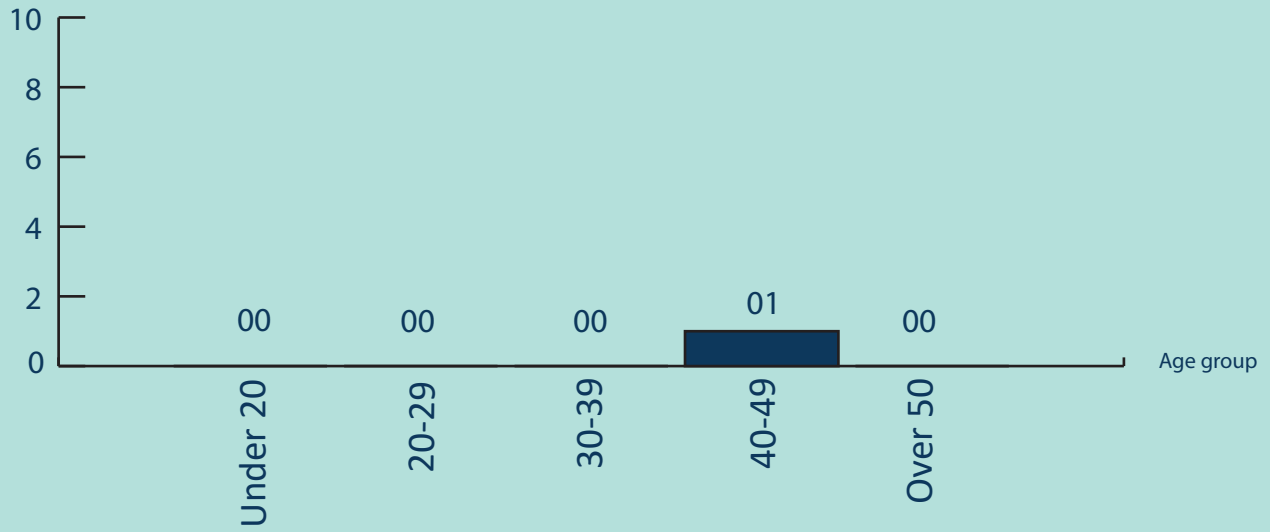

SEIZURE OF LOCAL CANNABIS

2013 - 2025

2025

Qty (In kilograms)

- 01 Incidents Reported
- 1.60000 kg of local Cannabis Rcovered
- 01 Suspects Apprehended

AGE GROUP OF APPREHENDED SUSPECTS

No of persons

DISTRICTS TO WHICH THE SUSPECTS BELONG