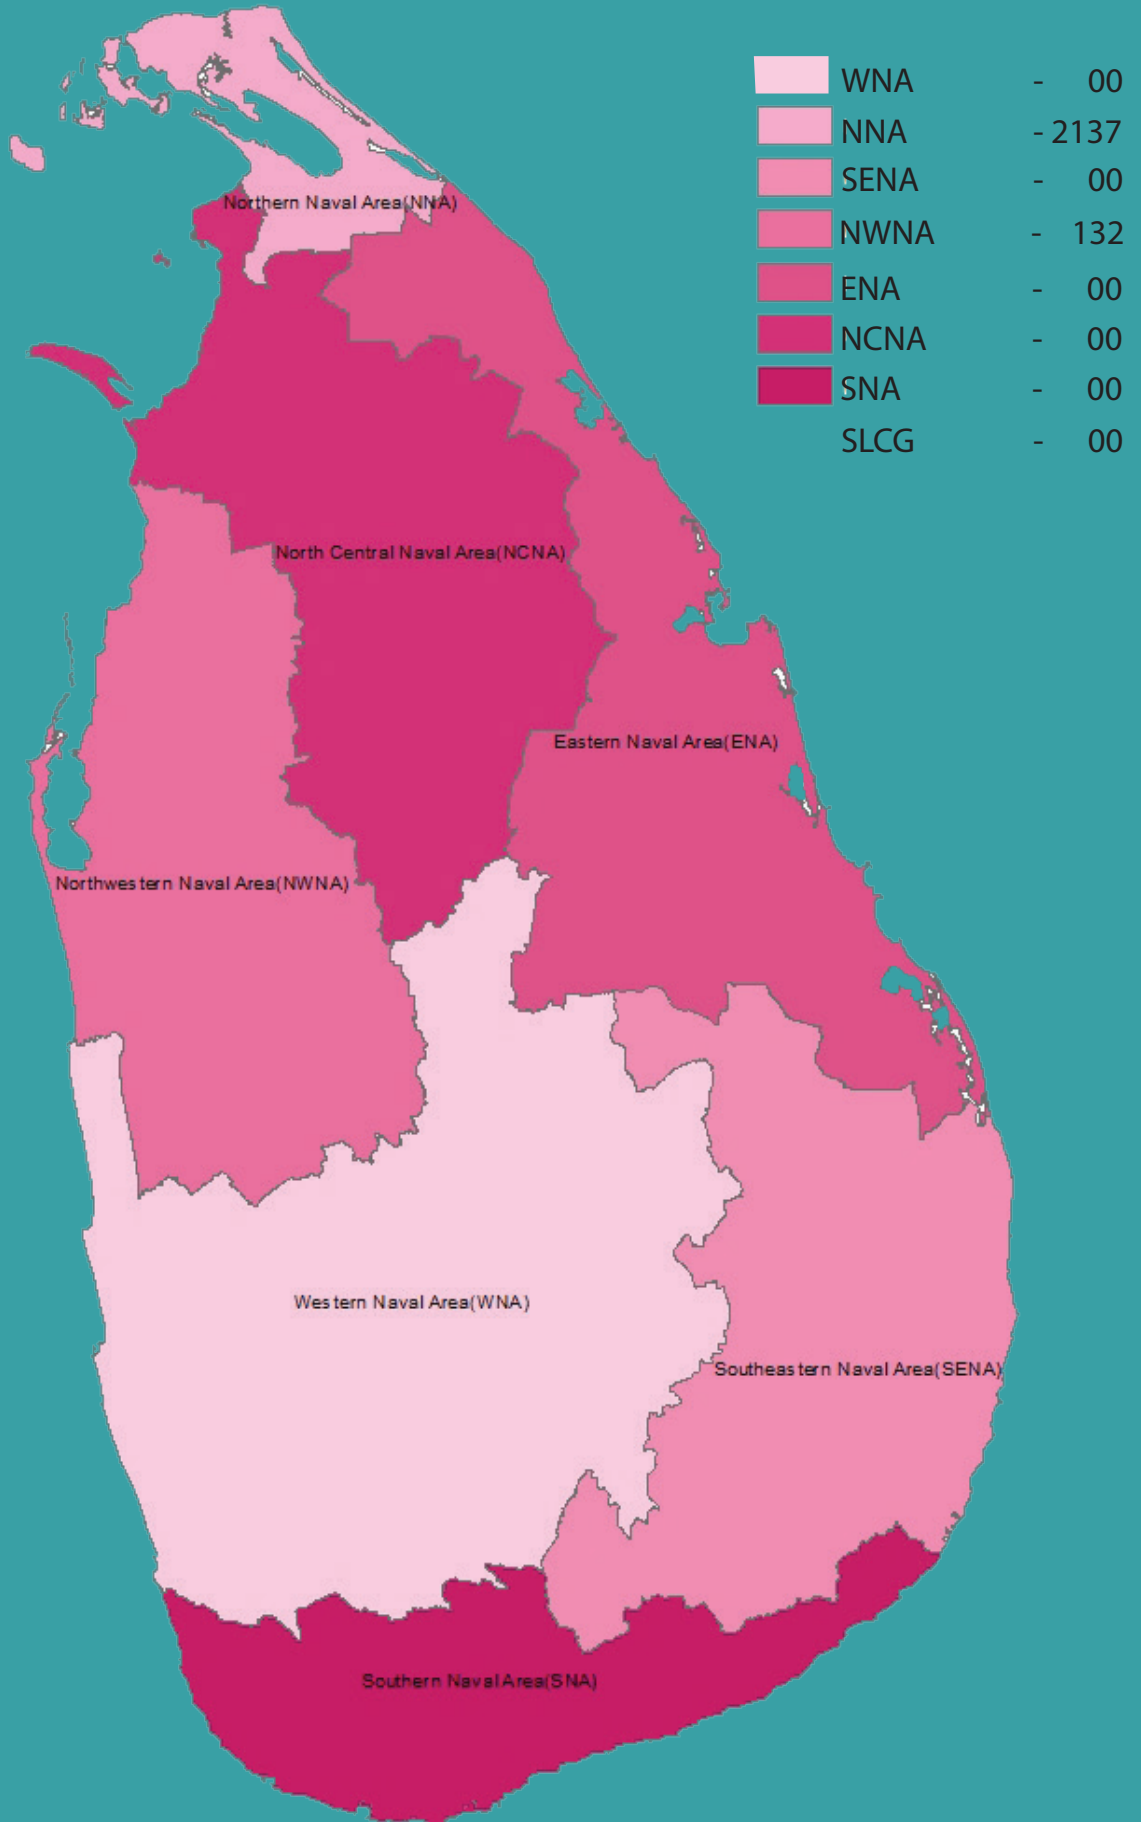

# AGE GROUP OF APPREHENDED SUSPECTS

No of persons

# DISTRICTS TO WHICH THE SUSPECTS BELONG

# AREA-WISE SEIZURE IN 2025

## NATIONALITY OF SUSPECTS

FOREIGN  
00

LOCAL  
02