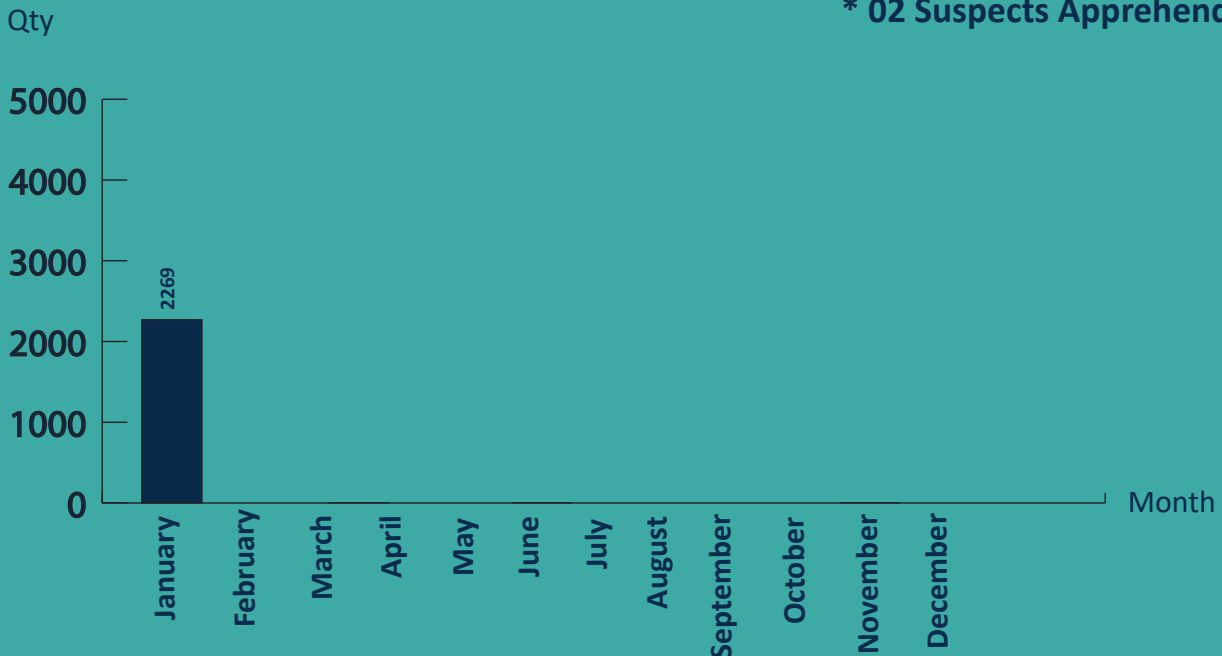

2025

- 02 Incidents Reported
- 2269 Conch Shells Recovered
- 02 Suspects Apprehended