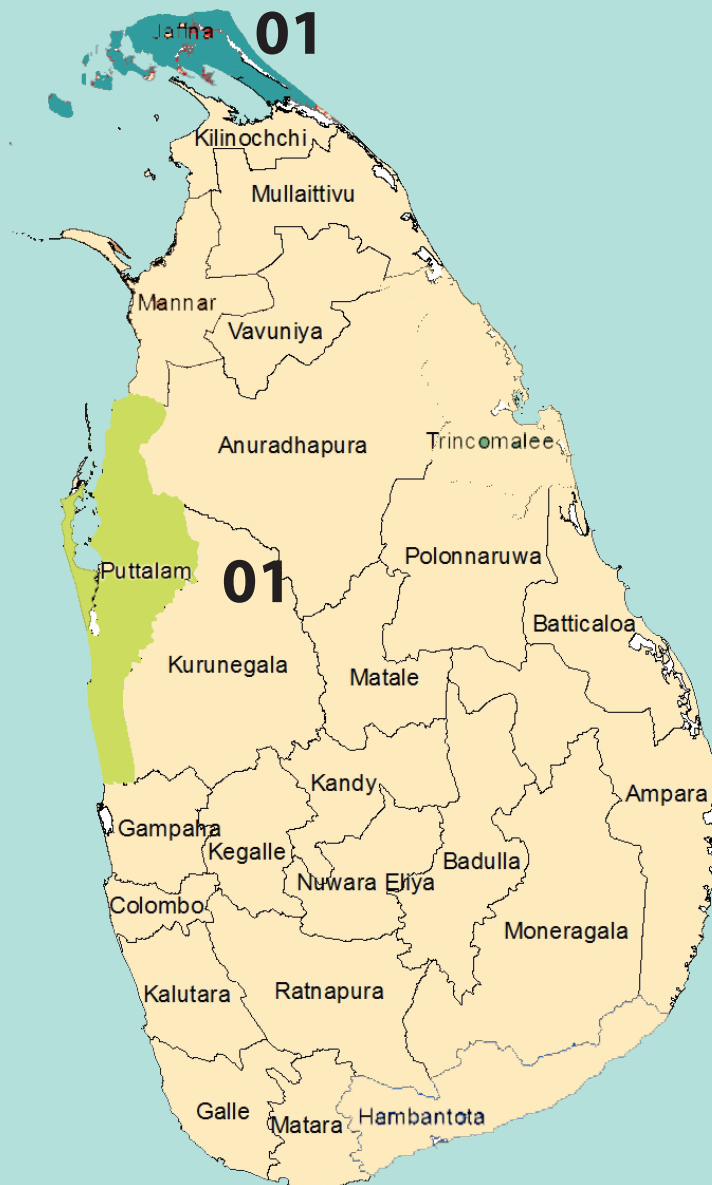

### 2025

- \* 02 Incidents Reported
- \* 2269 Conch Shells Recovered
- \* 02 Suspects Apprehended

# AGE GROUP OF APPREHENDED SUSPECTS

No of persons

# DISTRICTS TO WHICH THE SUSPECTS BELONG

## NATIONALITY OF SUSPECTS

FOREIGN  
00

LOCAL  
02