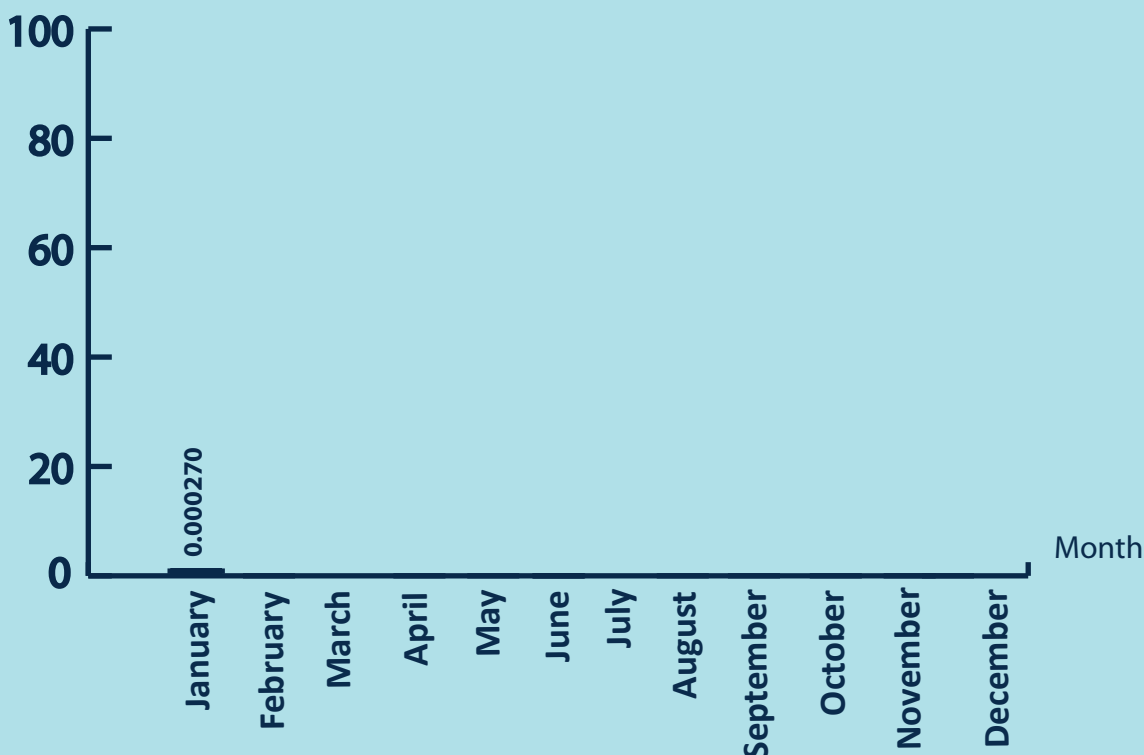

SEIZURE OF HEROIN

2011 - 2025

2025

- 01 Incidents Reported
- 0.000270 kg of Heroin Recovered
- 01 Suspects Apprehended

Qty (kg)

AGE GROUP OF APPREHENDED SUSPECTS

No of persons

DISTRICTS TO WHICH THE SUSPECTS BELONG