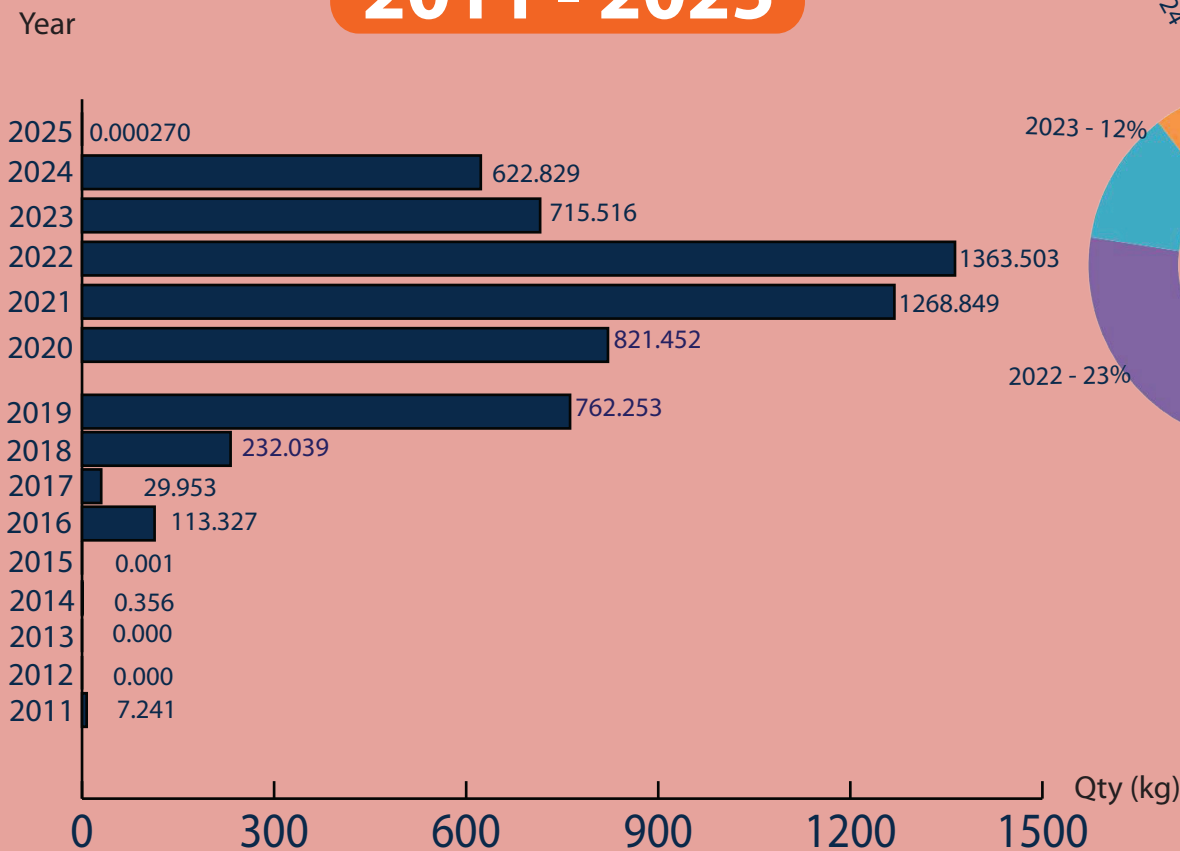

SEIZURE OF HEROIN

2011 - 2025

2025

- 01 Incidents Reported
- 0.000270 kg of Heroin Recovered
- 01 Suspects Apprehended

Qty (kg)

AGE GROUP OF APPREHENDED SUSPECTS

No of persons

DISTRICTS TO WHICH THE SUSPECTS BELONG