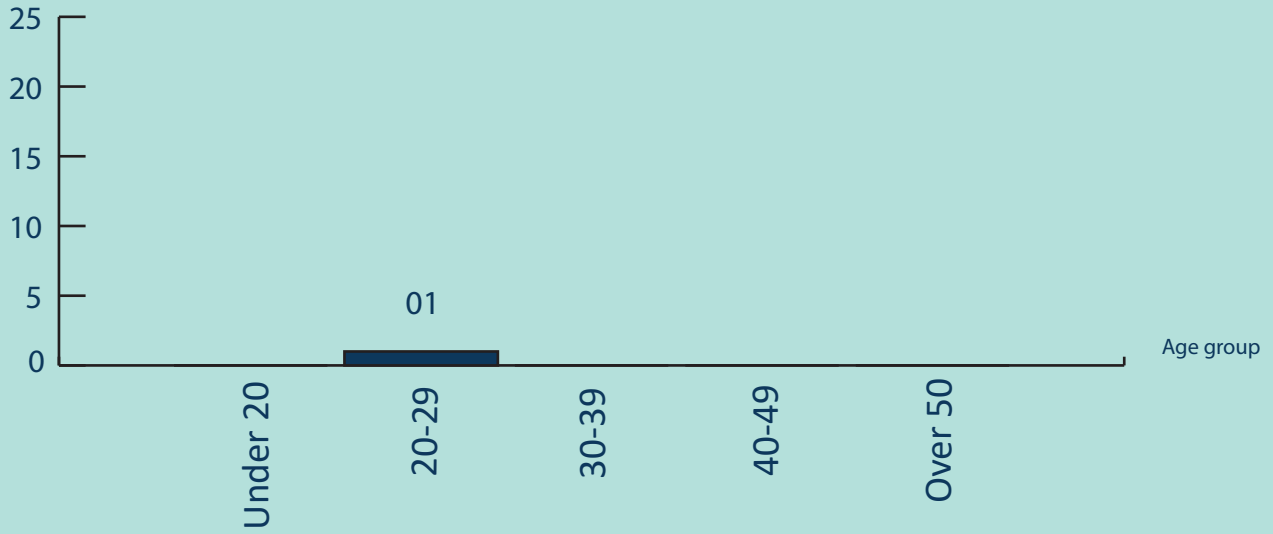

SEIZURE OF HEROIN

2011 - 2025

2025

- 01 Incidents Reported
- 0.000270 kg of Heroin Recovered
- 01 Suspects Apprehended

Qty (kg)

AGE GROUP OF APPREHENDED SUSPECTS

No of persons

DISTRICTS TO WHICH THE SUSPECTS BELONG

* Foreign - 00

01

AREA-WISE SEIZURE IN 2025

(In kilograms)

WNA	-	0.000000
NNA	-	0.000000
SENA	-	0.000000
NWNA	-	0.000000
ENA	-	0.000000
NCNA	-	0.000000
SNA	-	0.000000
SLCG	-	0.000270

NATIONALITY OF SUSPECTS