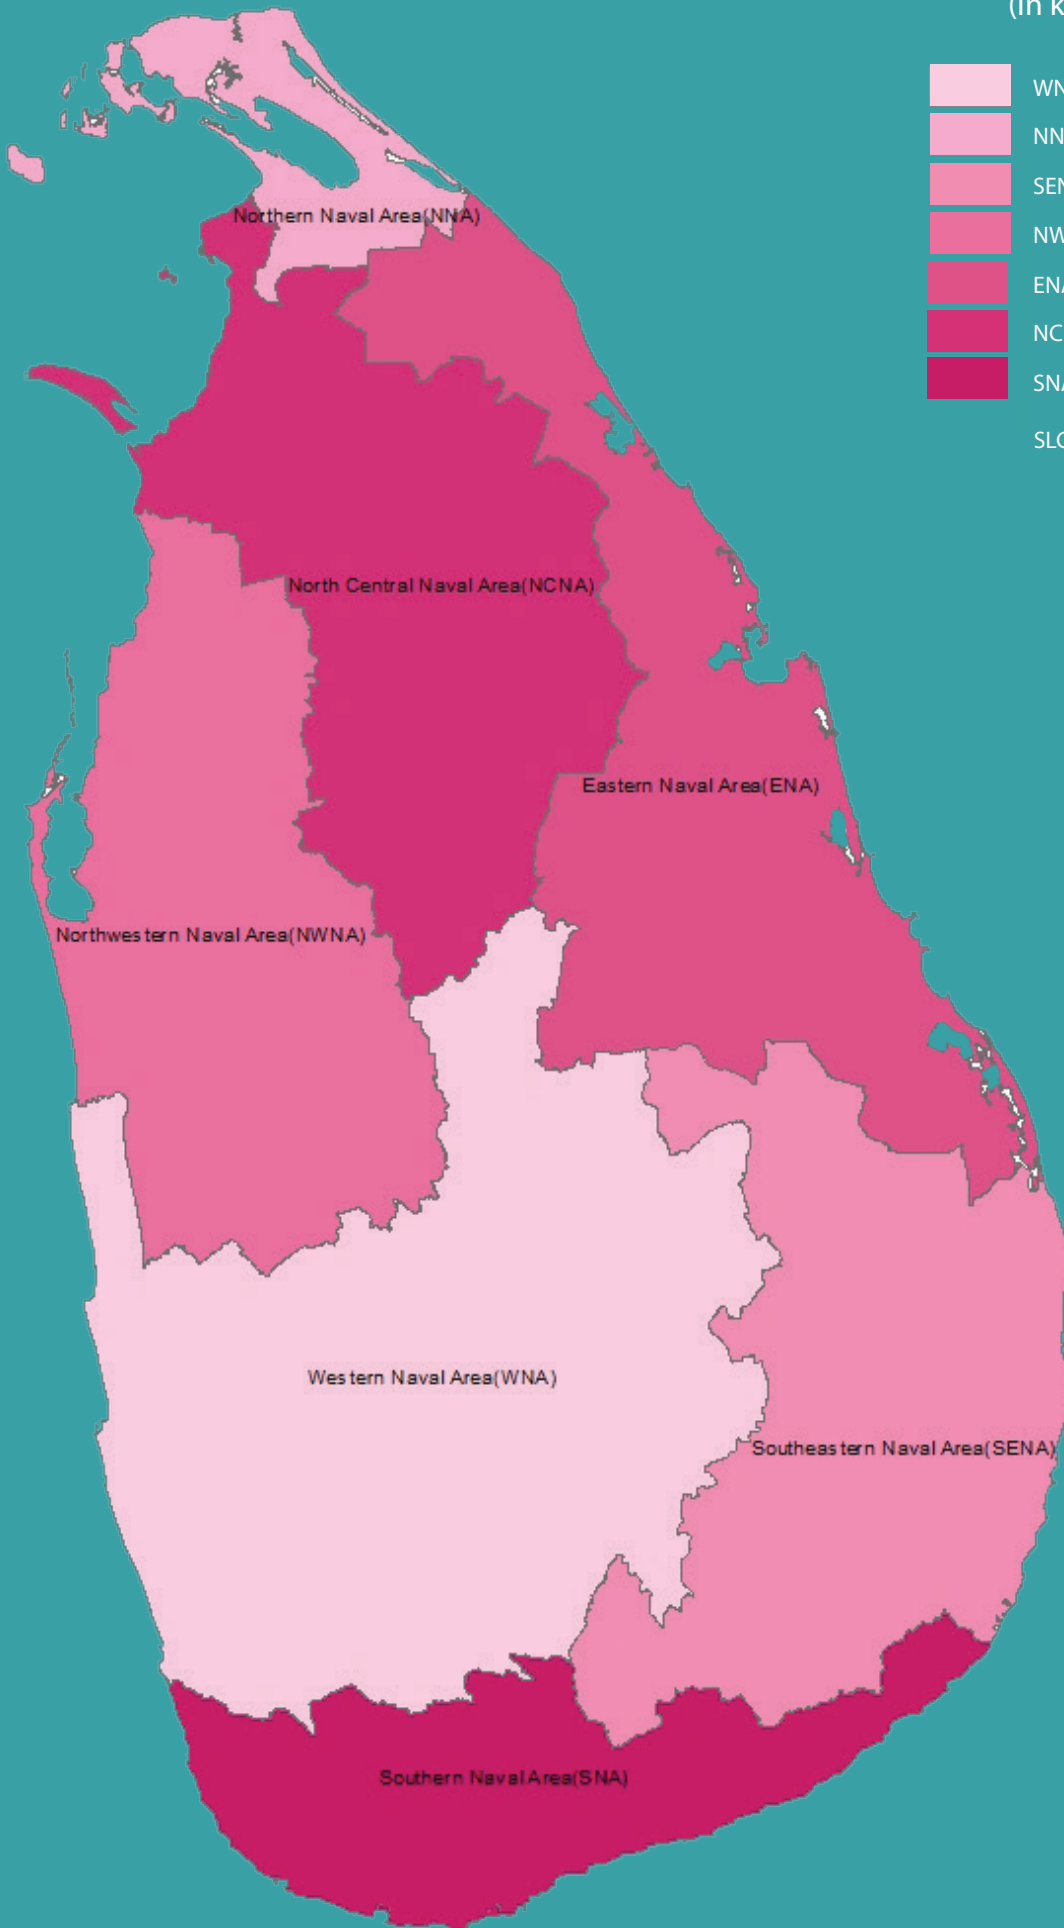

SEIZURE OF HEROIN

2011 - 2025

2025

- 01 Incidents Reported
- 0.000270 kg of Heroin Recovered
- 01 Suspects Apprehended

Qty (kg)

AGE GROUP OF APPREHENDED SUSPECTS

No of persons

DISTRICTS TO WHICH THE SUSPECTS BELONG

* Foreign - 00

01

AREA-WISE SEIZURE IN 2025

(In kilograms)

WNA	-	0.000000
NNA	-	0.000000
SENA	-	0.000000
NWNA	-	0.000000
ENA	-	0.000000
NCNA	-	0.000000
SNA	-	0.000000
SLCG	-	0.000270

NATIONALITY OF SUSPECTS

GENDER OF SUSPECTS

VEHICLE/VESSEL SEIZED

WHERE THE INCIDENTS REPORTED

Land

00

Beach

01

Sea