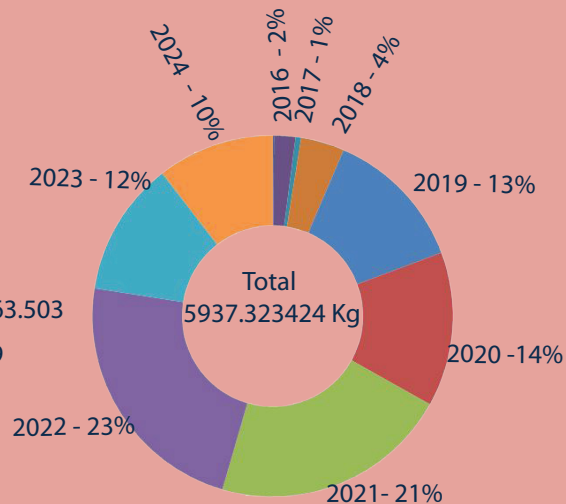

SEIZURE OF HEROIN

2011 - 2025

2025

- 01 Incidents Reported
- 0.000270 kg of Heroin Recovered
- 01 Suspects Apprehended

Qty (kg)

AGE GROUP OF APPREHENDED SUSPECTS

No of persons

DISTRICTS TO WHICH THE SUSPECTS BELONG

* Foreign - 00

01

AREA-WISE SEIZURE IN 2025

(In kilograms)

WNA	-	0.000000
NNA	-	0.000000
SENA	-	0.000000
NWNA	-	0.000000
ENA	-	0.000000
NCNA	-	0.000000
SNA	-	0.000000
SLCG	-	0.000270

NATIONALITY OF SUSPECTS