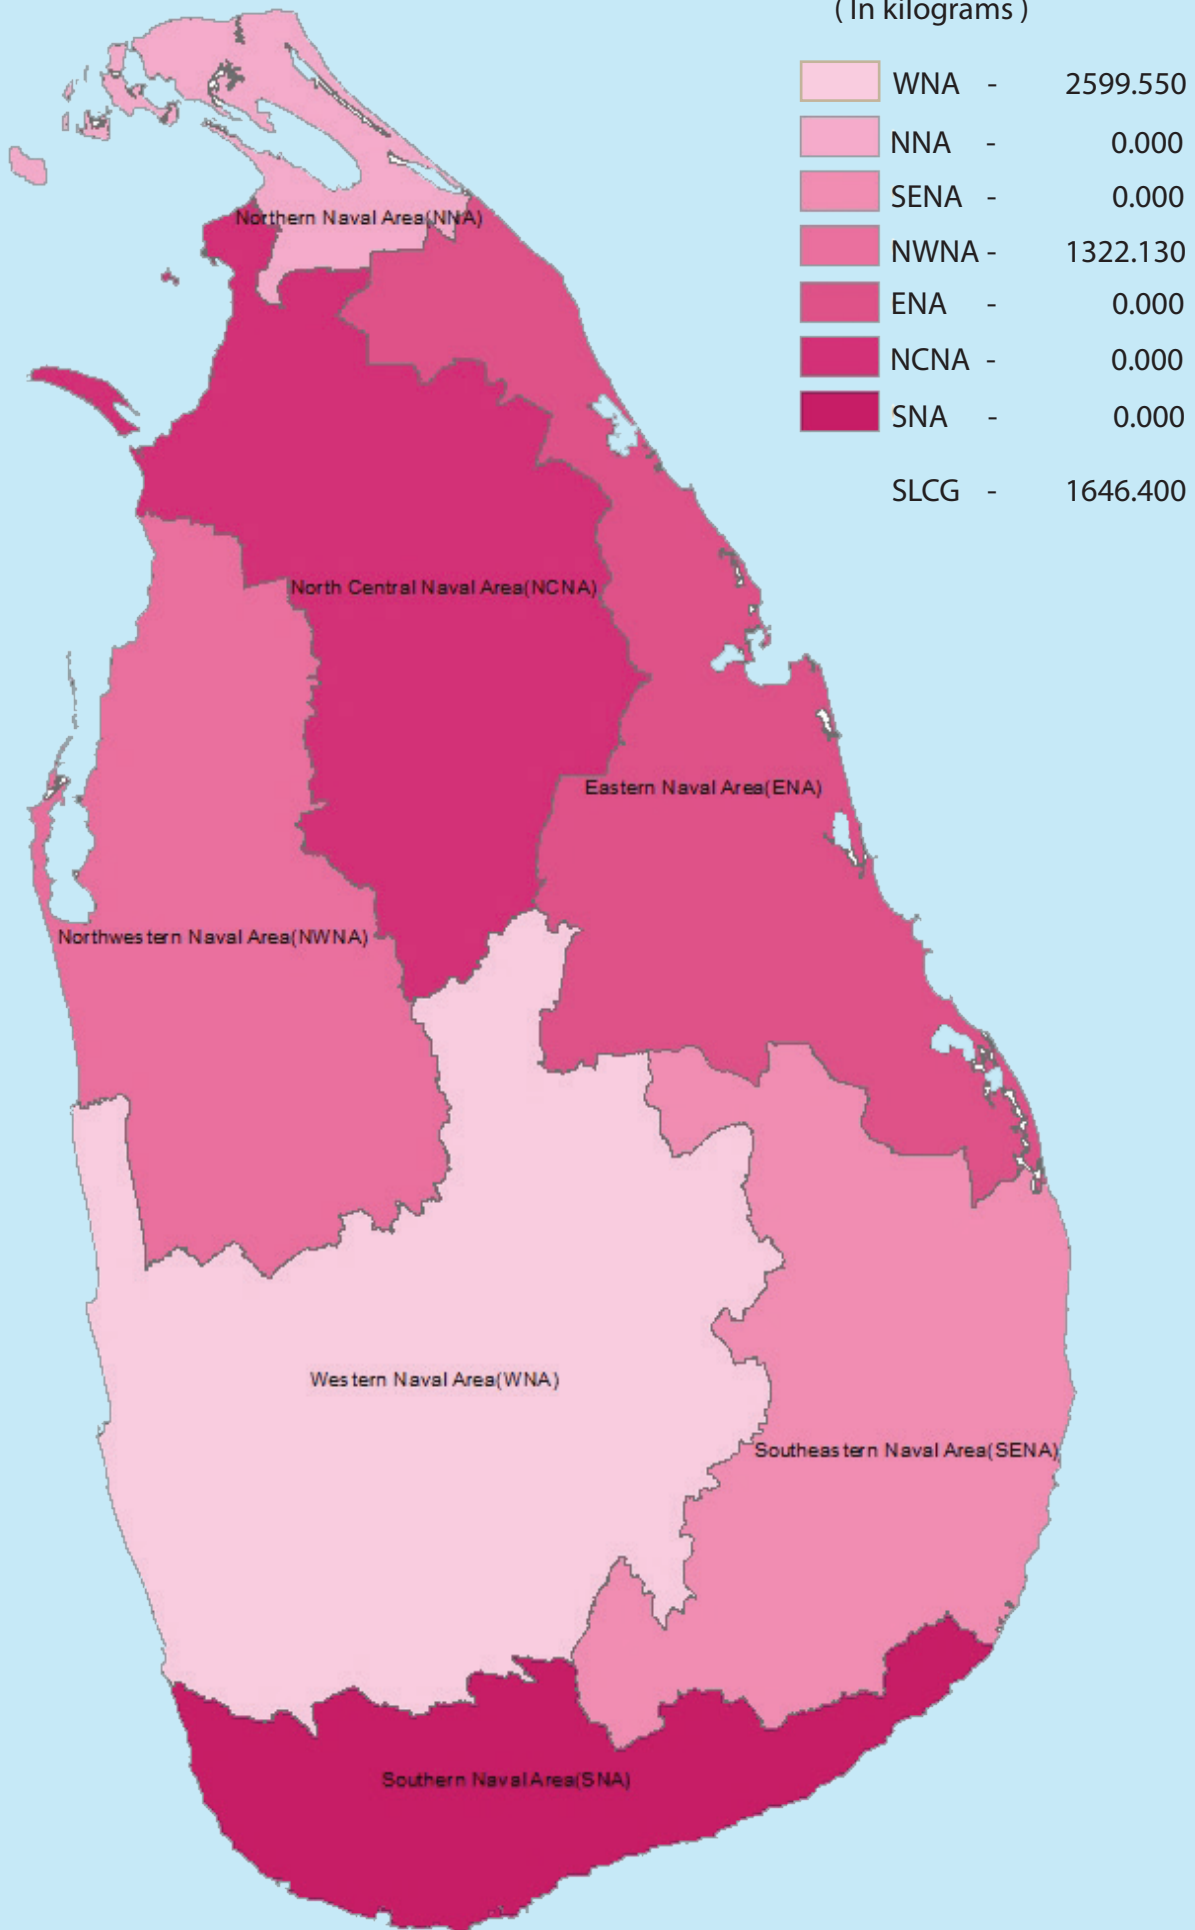

SEIZURE OF KENDU LEAVES

Sri Lanka Navy

SEIZURE OF KENDU LEAVES FROM 2017 - 2025

2025

- 09 Incidents Reported
- 204737.847 kg Apprehended
- 02 Suspects Apprehended

Qty (In kilograms)

AGE GROUP OF APPREHENDED SUSPECTS

* Age not specified - 02

No of persons

DISTRICTS TO WHICH THE SUSPECTS BELONG

AREA-WISE SEIZURE IN 2025

(In kilograms)

NATIONALITY OF SUSPECTS

FOREIGN
00

LOCAL
02

GENDER OF SUSPECTS

02

00

VEHICLE/VESSEL SEIZED

00

02

01

00

00

12

WHERE THE INCIDENTS REPORTED

Land

00

Beach

03

Sea