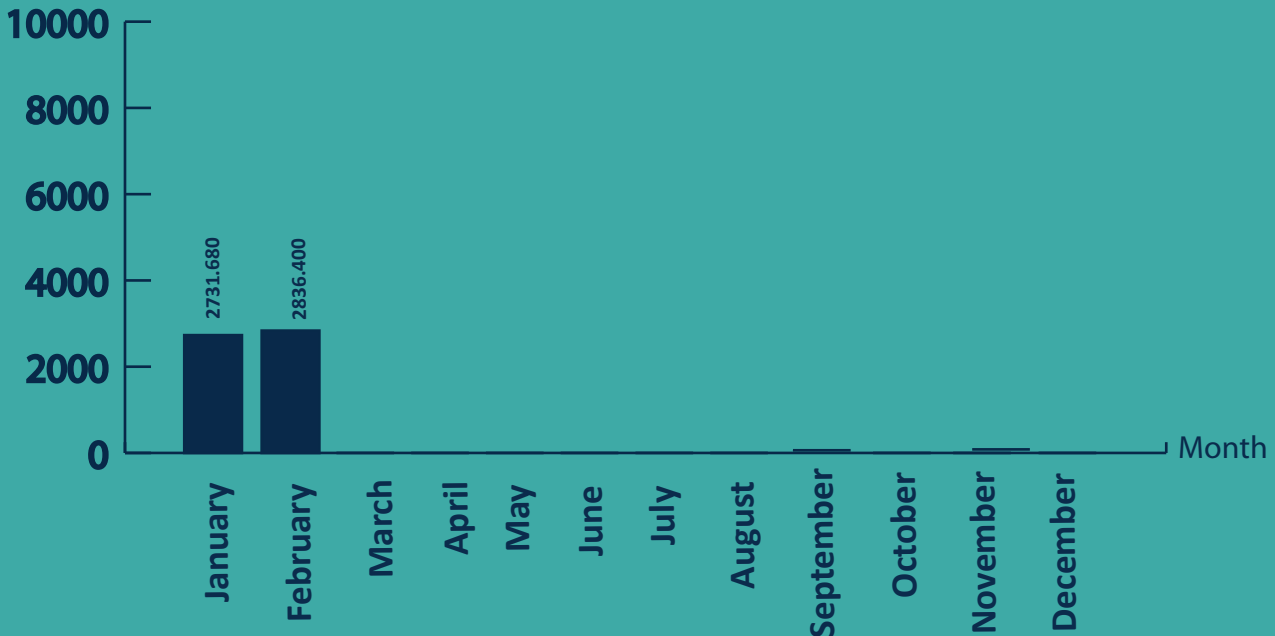

SEIZURE OF KENDU LEAVES

Sri Lanka Navy

SEIZURE OF KENDU LEAVES FROM 2017 - 2025

2025

- 09 Incidents Reported
- 204737.847 kg Apprehended
- 02 Suspects Apprehended

Qty (In kilograms)

AGE GROUP OF APPREHENDED SUSPECTS

* Age not specified - 02

No of persons

DISTRICTS TO WHICH THE SUSPECTS BELONG

AREA-WISE SEIZURE IN 2025

(In kilograms)

NATIONALITY OF SUSPECTS

FOREIGN
00

LOCAL
02