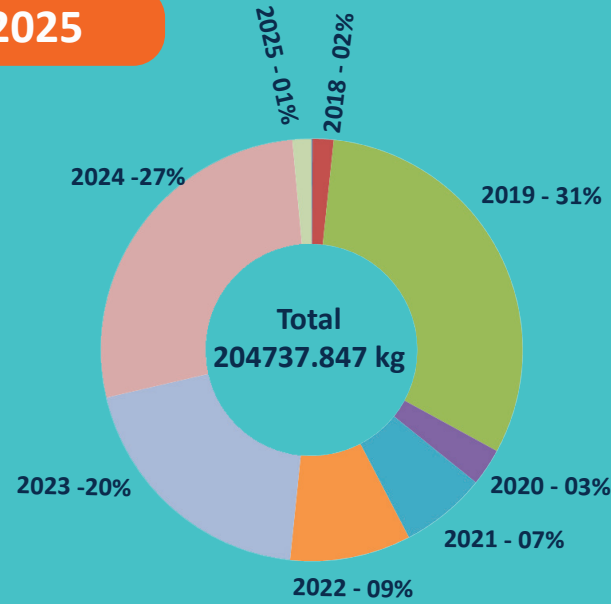

SEIZURE OF KENDU LEAVES

Sri Lanka Navy

SEIZURE OF KENDU LEAVES FROM 2017 - 2025

2025

- 09 Incidents Reported
- 204737.847 kg Apprehended
- 02 Suspects Apprehended

Qty (In kilograms)

AGE GROUP OF APPREHENDED SUSPECTS

* Age not specified - 02

No of persons

DISTRICTS TO WHICH THE SUSPECTS BELONG

AREA-WISE SEIZURE IN 2025

(In kilograms)

NATIONALITY OF SUSPECTS

FOREIGN
00

LOCAL
02