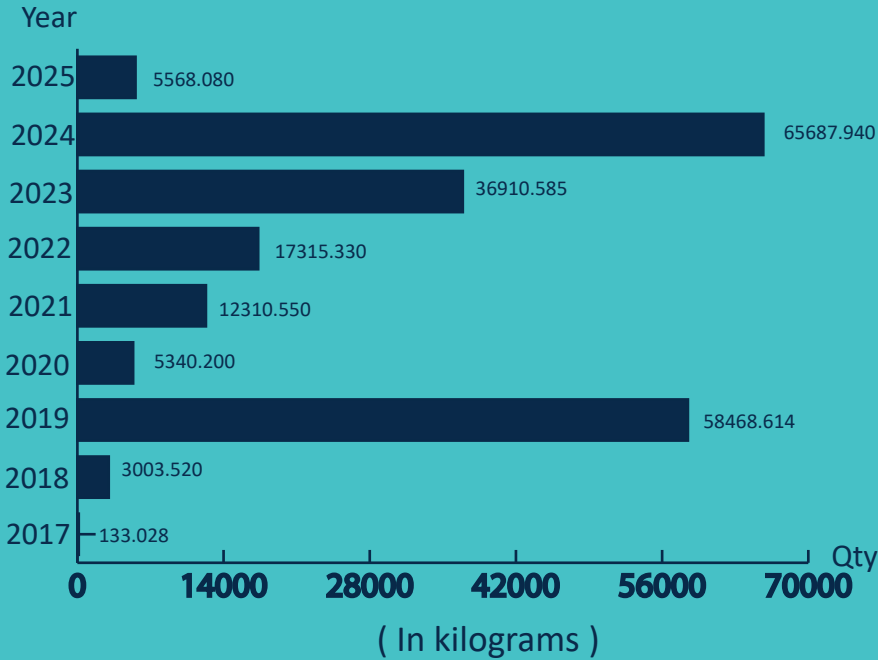

SEIZURE OF KENDU LEAVES

Sri Lanka Navy

SEIZURE OF KENDU LEAVES FROM 2017 - 2025

2025

- 09 Incidents Reported
- 204737.847 kg Apprehended
- 02 Suspects Apprehended

Qty (In kilograms)

AGE GROUP OF APPREHENDED SUSPECTS

* Age not specified - 02

No of persons

DISTRICTS TO WHICH THE SUSPECTS BELONG

AREA-WISE SEIZURE IN 2025

(In kilograms)

NATIONALITY OF SUSPECTS

FOREIGN
00

LOCAL
02