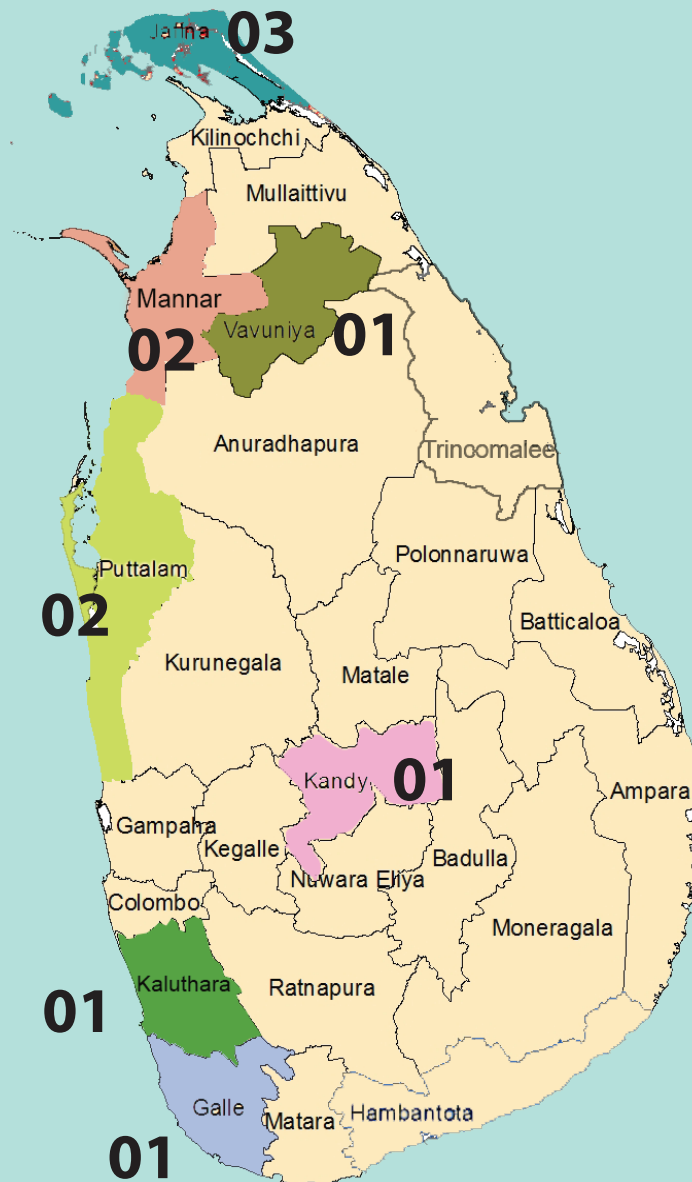

SEIZURE OF KERALA CANNABIS

2011 - 2025

2024

- 10 Incidents Reported
- 342.939500 kg of Kerala Cannabis Apprehended
- 10 Suspects Apprehended

AGE GROUP OF APPREHENDED SUSPECTS

No of persons

DISTRICTS TO WHICH THE SUSPECTS BELONG

* Indian - 00

AREA WISE SEIZURE IN 2025

NATIONALITY OF SUSPECTS

FOREIGN
00

LOCAL
11

GENDER OF SUSPECTS

10

01

VEHICLE/VESSEL SEIZED

00

00

00

02

02

00

00

WHERE THE INCIDENTS REPORTED

Land

06

Beach

01

Sea

03