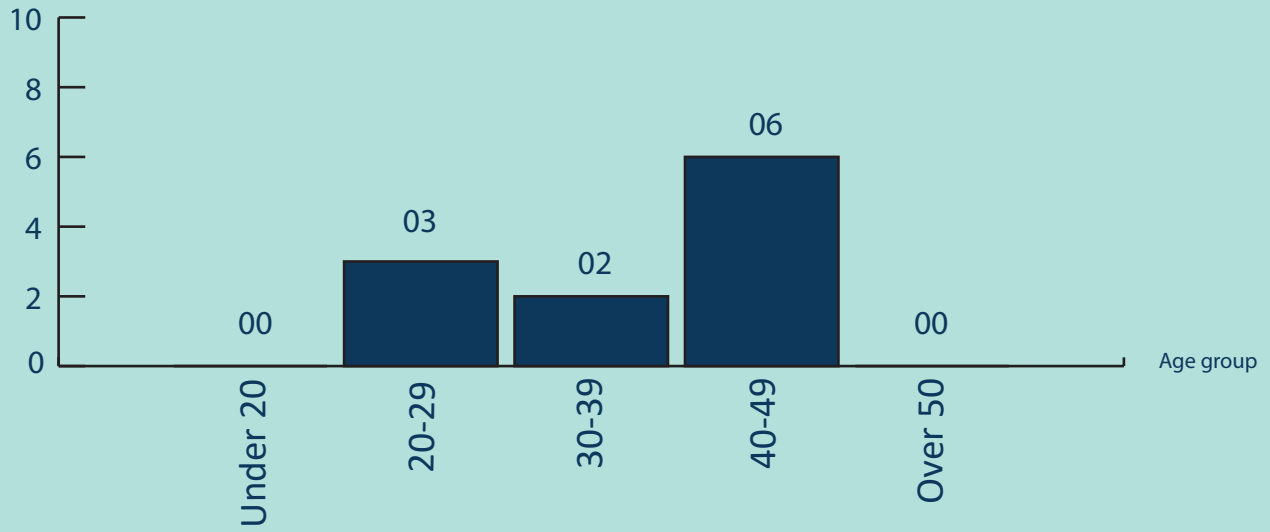

SEIZURE OF KERALA CANNABIS

2011 - 2025

2024

- 10 Incidents Reported
- 342.939500 kg of Kerala Cannabis Apprehended
- 10 Suspects Apprehended

AGE GROUP OF APPREHENDED SUSPECTS

No of persons

DISTRICTS TO WHICH THE SUSPECTS BELONG

* Indian - 00

AREA WISE SEIZURE IN 2025

NATIONALITY OF SUSPECTS

FOREIGN
00

LOCAL
11

GENDER OF SUSPECTS

10

01