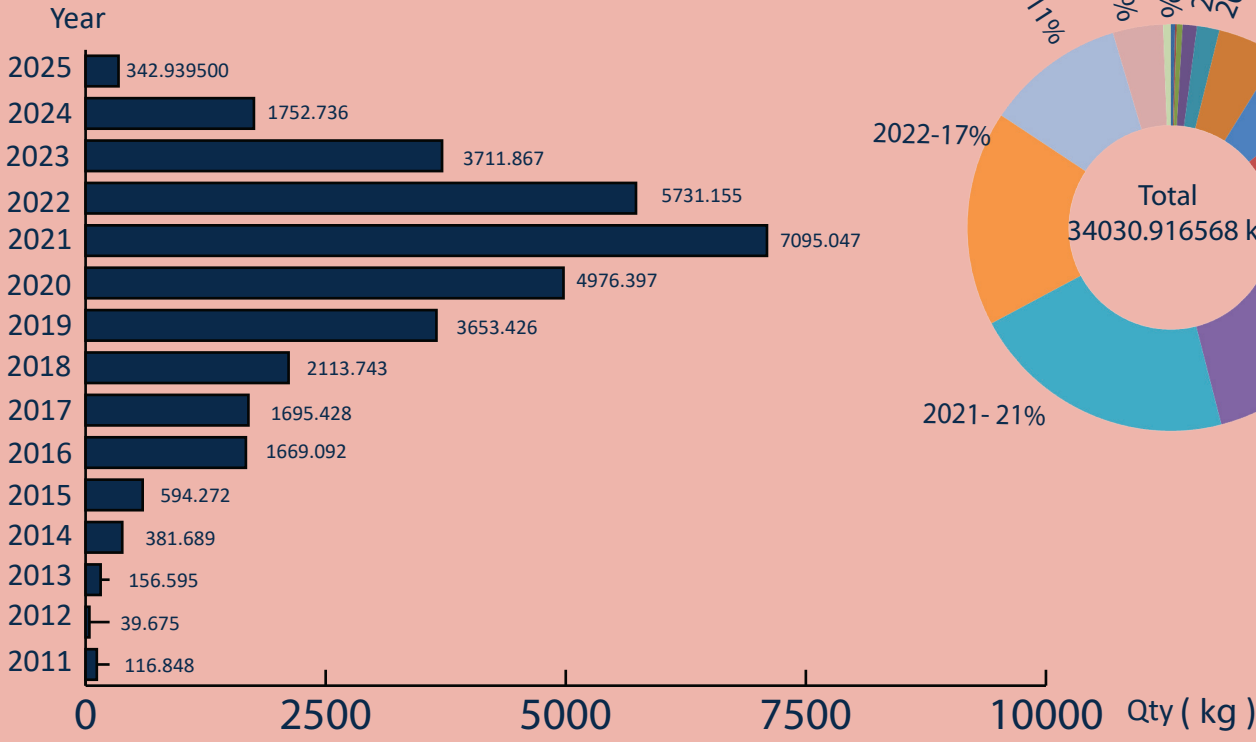

SEIZURE OF KERALA CANNABIS

2011 - 2025

2024

- 10 Incidents Reported
- 342.939500 kg of Kerala Cannabis Apprehended
- 10 Suspects Apprehended

AGE GROUP OF APPREHENDED SUSPECTS

No of persons

DISTRICTS TO WHICH THE SUSPECTS BELONG

* Indian - 00

AREA WISE SEIZURE IN 2025

NATIONALITY OF SUSPECTS

FOREIGN
00

LOCAL
11

GENDER OF SUSPECTS

10

01

VEHICLE/VESSEL SEIZED

00

00

00

02

02

00

00