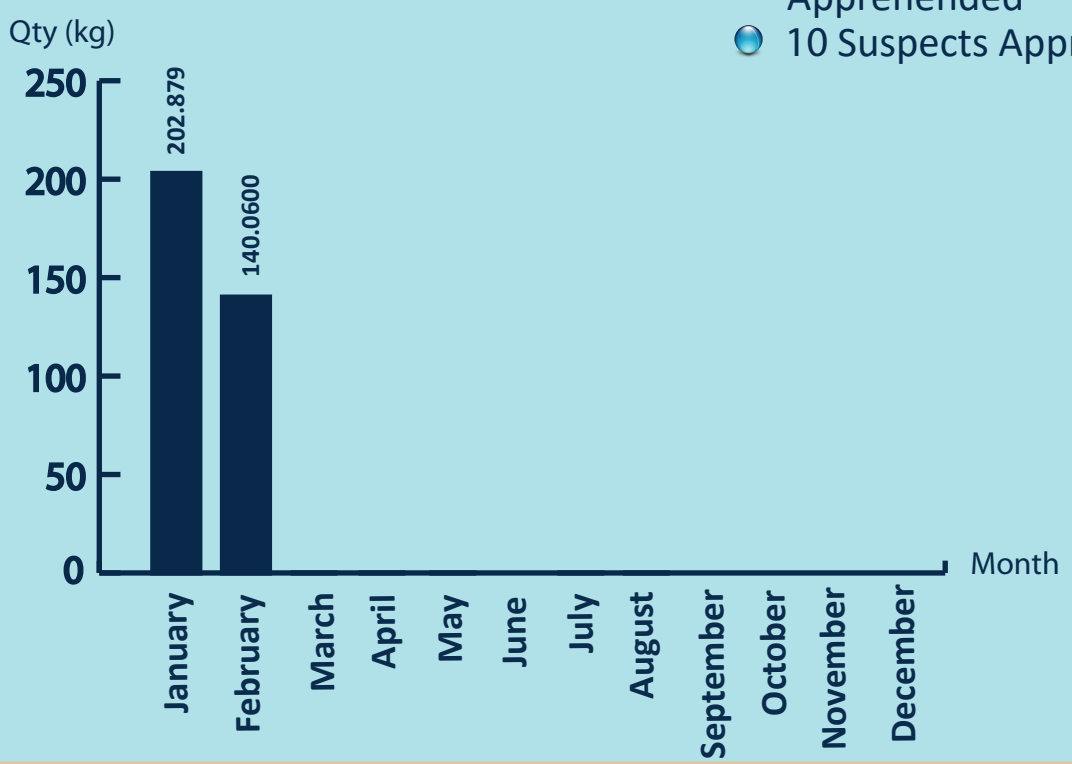

SEIZURE OF KERALA CANNABIS

2011 - 2025

2024

- 10 Incidents Reported
- 342.939500 kg of Kerala Cannabis Apprehended
- 10 Suspects Apprehended

AGE GROUP OF APPREHENDED SUSPECTS

No of persons

DISTRICTS TO WHICH THE SUSPECTS BELONG

* Indian - 00

AREA WISE SEIZURE IN 2025

NATIONALITY OF SUSPECTS

FOREIGN
00

LOCAL
11

GENDER OF SUSPECTS

10

01

VEHICLE/VESSEL SEIZED

00

00

00

02

02

00

00

WHERE THE INCIDENTS REPORTED

Land

06

Beach

01

Sea

03