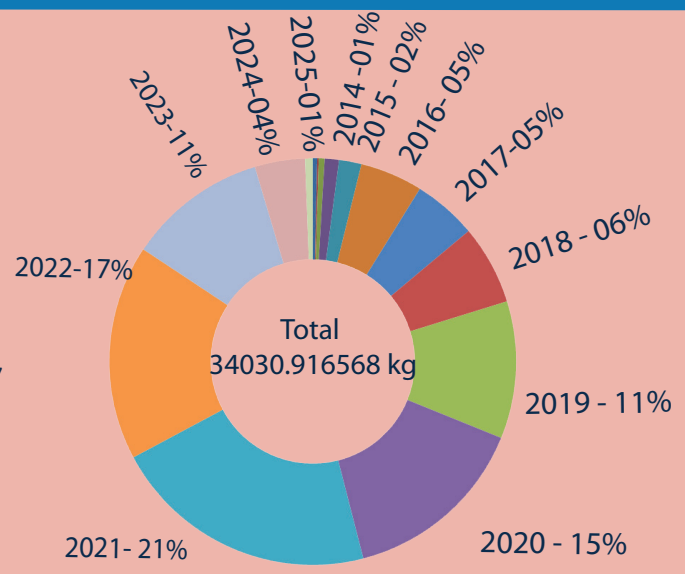

SEIZURE OF KERALA CANNABIS

2011 - 2025

2024

- 10 Incidents Reported
- 342.939500 kg of Kerala Cannabis Apprehended
- 10 Suspects Apprehended

AGE GROUP OF APPREHENDED SUSPECTS

No of persons

DISTRICTS TO WHICH THE SUSPECTS BELONG

* Indian - 00

AREA WISE SEIZURE IN 2025

NATIONALITY OF SUSPECTS

FOREIGN
00

LOCAL
11

GENDER OF SUSPECTS

10

01