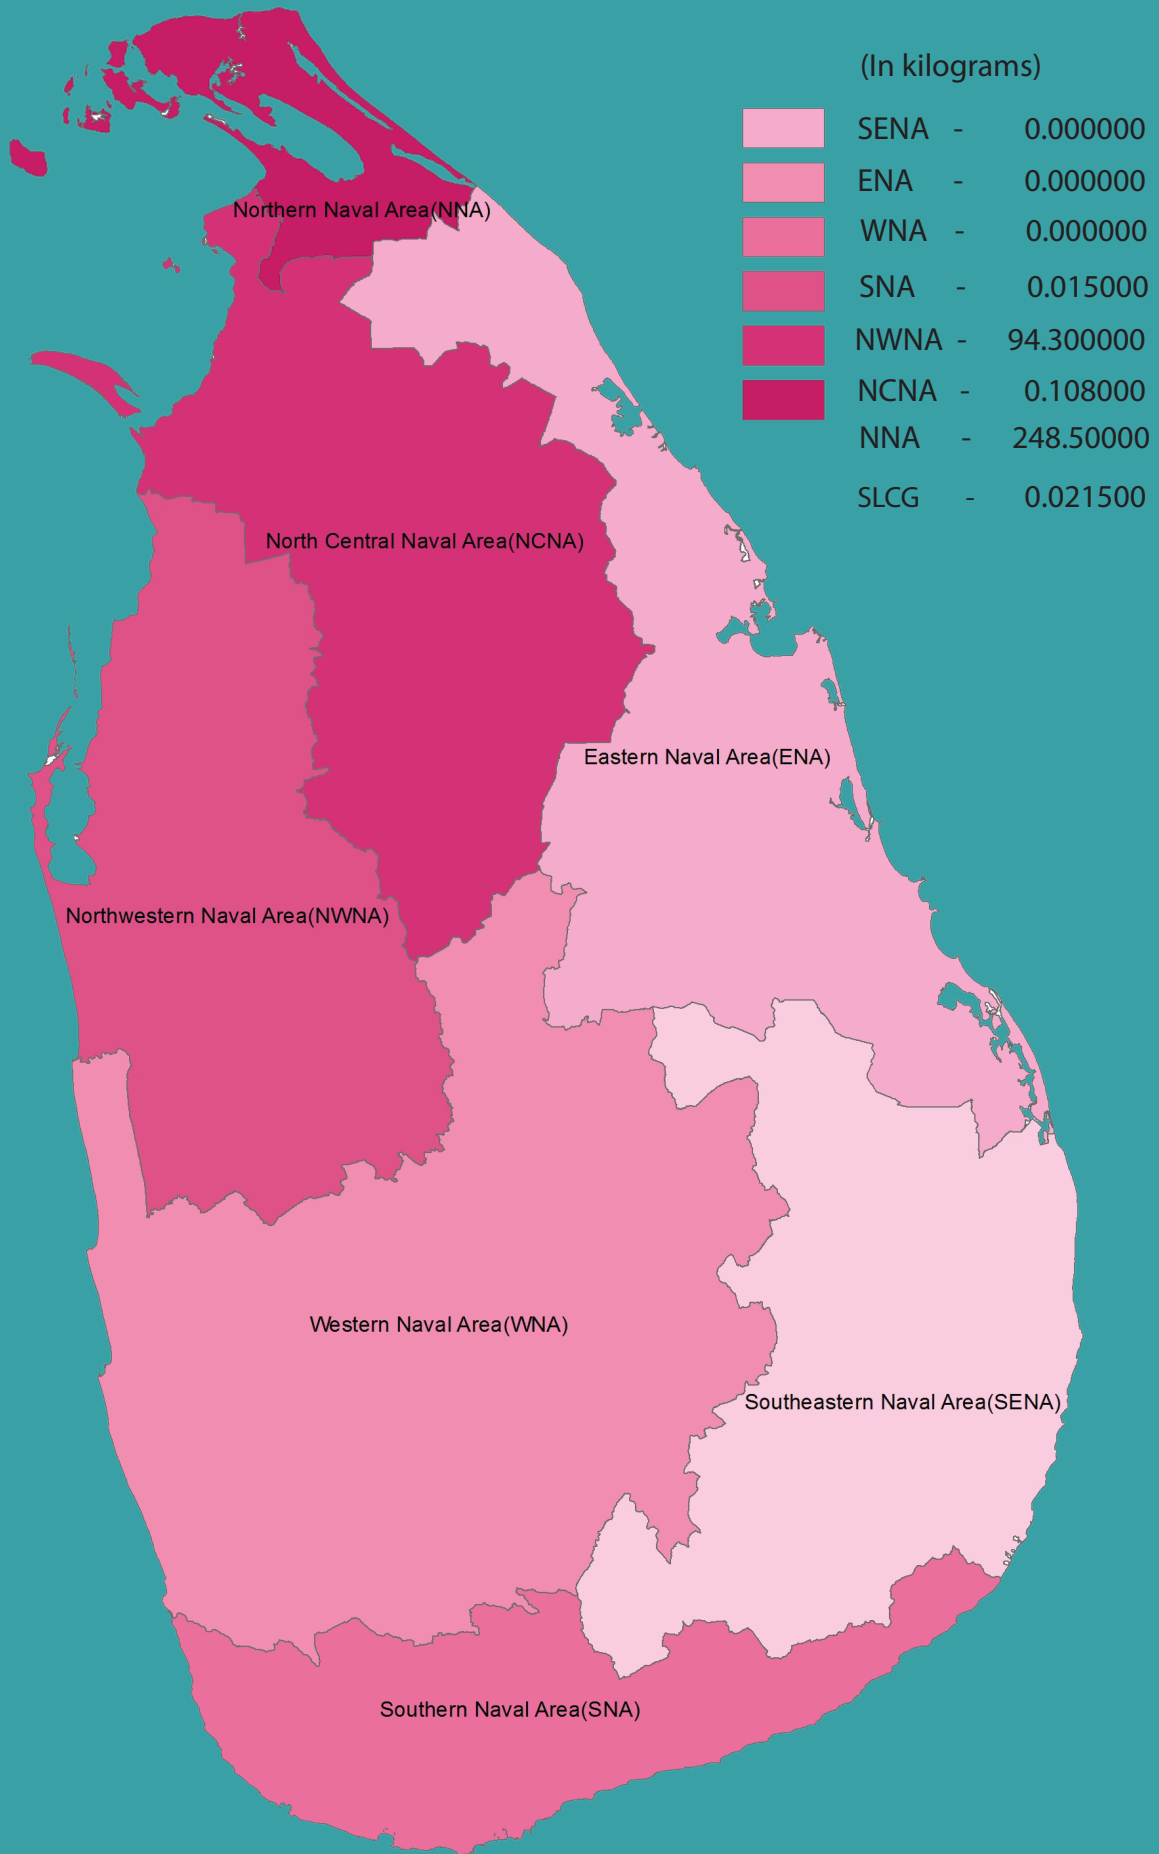

SEIZURE OF KERALA CANNABIS

2011 - 2025

2024

- 10 Incidents Reported
- 342.939500 kg of Kerala Cannabis Apprehended
- 10 Suspects Apprehended

AGE GROUP OF APPREHENDED SUSPECTS

No of persons

DISTRICTS TO WHICH THE SUSPECTS BELONG

* Indian - 00

AREA WISE SEIZURE IN 2025

NATIONALITY OF SUSPECTS

FOREIGN
00

LOCAL
11

GENDER OF SUSPECTS

10

01

VEHICLE/VESSEL SEIZED

00

00

00

02

02

00

00

WHERE THE INCIDENTS REPORTED

Land

06

Beach

01

Sea

03